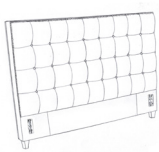

4 Finish:

- Carob
 Chestnut
 Chocolate
 Coal
 Espresso
 Gracious Living
 Ivory
 Latte
 Washed Oak
 Washed Pine

5 Nails: Standard

- Black Nickel
 Brass
 Gold
 Pewter

Nail placement is along top and down sides of headboard and tall footboard on facing side only.

Headboard ONLY

62" Height Headboard

Size	Headboard SKU by Size	Full Description	Dimensions
Queen	246-62-QHB	62" Queen Uph Headboard with Nail Trim	65"L x 5"D x 62"H
King	246-62-KHB	62" King Uph Headboard with Nail Trim	83"L x 5"D x 62"H
Cal King	246-62-CKHB	62" Cal King Uph Headboard with Nail Trim	79"L x 5"D x 62"H