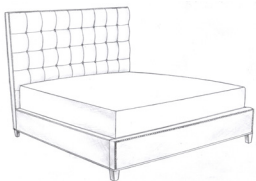

Headboard ONLY

62" Height Headboard

Size	Headboard SKU by Size	Full Description	Dimensions
Queen	246-62-QHB	62" Queen Uph Headboard with Nail Trim	65"L x 5"D x 62"H
King	246-62-KHB	62" King Uph Headboard with Nail Trim	83"L x 5"D x 62"H
Cal King	246-62-CKHB	62" Cal King Uph Headboard with Nail Trim	79"L x 5"D x 62"H

72" Height Headboard

Size	Headboard SKU by Size	Full Description	Dimensions
Queen	246-72-QHB	72" Queen Uph Headboard with Nail Trim	65"L x 5"D x 72"H
King	246-72-KHB	72" King Uph Headboard with Nail Trim	83"L x 5"D x 72"H
Cal King	246-72-CKHB	72" Cal King Uph Headboard with Nail Trim	79"L x 5"D x 72"H

62" Height Headboard / Siderails / Regular Footboard

Size	Complete Bed SKU by Size	Full Description	Dimensions
Queen	246-Q[62-BD, SR, RFB]	62" Complete Queen Bed with Nail Trim & Regular Footboard	65"L x 92"D x 62"H
King	246-K[62-BD, SR, RFB]	62" Complete King Bed with Nail Trim & Regular Footboard	83"L x 92"D x 62"H
Cal King	246-CK[62-BD, SR, RFB]	62" Complete Cal King Bed with Nail Trim & Regular Footboard	79"L x 96"D x 62"H

62" Height Headboard / Siderails / Tall 33.5" Footboard

Size	Complete Bed SKU by Size	Full Description	Dimensions
Queen	246-Q[62-BD, SR, TFB]	62" Complete Queen Bed with Nail Trim & Tall 34" Footboard	65"L x 92"D x 62"H
King	246-K[62-BD, SR, TFB]	62" Complete King Bed with Nail Trim & Tall 34" Footboard	83"L x 92"D x 62"H
Cal King	246-CK[62-BD, SR, TFB]	62" Complete Cal King Bed with Nail Trim & Tall 34" Footboard	79"L x 96"D x 62"H