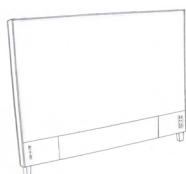

Latte

Washed Oak

Washed Pine

Headboard ONLY

62" Height Headboard

Size	Headboard SKU by Size	Full Description	Dimensions
Queen	240-62-QHB	62" Queen Uph Headboard with Welt	65"L x 5"D x 62"H
King	240-62-KHB	62" King Uph Headboard with Welt	83"L x 5"D x 62"H
Cal King	240-62-CKHB	62" Cal King Uph Headboard with Welt	79"L x 5"D x 62"H