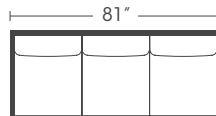

P613-006 / Chair: L38 x D39 x H37

Seat Height: 22" Seat Depth: 22" Arm Height: 24"
Distance Between Arms: 23"

P613-005 / Ottoman: L30 x D24 x H19

Dorian

Extended 39" Depth

Standard Features	P613-203 P613-233	P613-202 P613-222	P613-001 P613-021	P613-004 P613-204	P613-030 P613-031	P613-029 P613-229	P613-006	P613-005
Loose Pillow Back	✓	✓	✓	✓	✓	✓	✓	N/A
Suspension System	sinuous	sinuous	sinuous	sinuous	sinuous	sinuous	sinuous	webbing
Two 20" Non-Welted Down-Blend Throw Pillows (TP)	✓	✓	✓	✓	✓	✓	N/A	N/A
Harmony Cushion	✓	✓	✓	✓	✓	✓	✓	✓
Options - See Price List for Prices								
Cloud Cushion	✓	✓	✓	✓	✓	✓	✓	✓
Extra 20" Non-Welted Throw Pillows (XP)	✓	✓	✓	✓	✓	✓	N/A	N/A

Pattern Availability: RG, PS, NM, RS

Note: NM, RS & PS pattern types will have seams on bench cushions and all front seat rails, in-back, and outback at back cushion breaks.

3 Cushion Sofa
P613-203

3 Cushion Sofa
P613-202