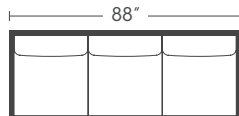

3 Cushion Sofa
P613-202