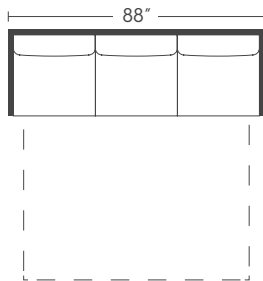

P613-006 / Chair: L38 x D39 x H37

Seat Height: 22" Seat Depth: 22" Arm Height: 24"
Distance Between Arms: 23"

P613-005 / Ottoman: L30 x D24 x H19

Dorian

Extended 39" Depth

Standard Features	P613-203 P613-233	P613-202 P613-222	P613-001 P613-021	P613-004 P613-204	P613-030 P613-031	P613-029 P613-229	P613-006	P613-005
Loose Pillow Back	✓	✓	✓	✓	✓	✓	✓	N/A
Suspension System	sinuous	sinuous	sinuous	sinuous	sinuous	sinuous	sinuous	webbing
Two 20" Non-Welted Down-Blend Throw Pillows (TP)	✓	✓	✓	✓	✓	✓	N/A	N/A
Harmony Cushion	✓	✓	✓	✓	✓	✓	✓	✓
Options - See Price List for Prices								
Cloud Cushion	✓	✓	✓	✓	✓	✓	✓	✓
Extra 20" Non-Welted Throw Pillows (XP)	✓	✓	✓	✓	✓	✓	N/A	N/A

3 Cushion Sofa
P613-001

2 Cushion Loveseat
P613-004

Chair
P613-006
Ottoman
P613-005

Bench Cushion Sofa
P613-233

Bench Cushion Sofa
P613-222

Bench Cushion Sofa
P613-021

Bench Cushion Loveseat
P613-204

3 Cushion Queen Sleeper
P613-030