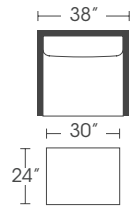

Chair
P613-006
Ottoman
P613-005