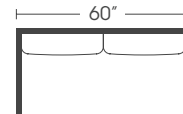

P613-006 / Chair: L38 x D39 x H37

Seat Height: 22" Seat Depth: 22" Arm Height: 24"
Distance Between Arms: 23"

P613-005 / Ottoman: L30 x D24 x H19

Dorian

Extended 39" Depth

Standard Features	P613-203 P613-233	P613-202 P613-222	P613-001 P613-021	P613-004 P613-204	P613-030 P613-031	P613-029 P613-229	P613-006	P613-005
Loose Pillow Back	✓	✓	✓	✓	✓	✓	✓	N/A
Suspension System	sinuous	sinuous	sinuous	sinuous	sinuous	sinuous	sinuous	webbing
Two 20" Non-Welted Down-Blend Throw Pillows (TP)	✓	✓	✓	✓	✓	✓	N/A	N/A
Harmony Cushion	✓	✓	✓	✓	✓	✓	✓	✓
Options - See Price List for Prices								
Cloud Cushion	✓	✓	✓	✓	✓	✓	✓	✓
Extra 20" Non-Welted Throw Pillows (XP)	✓	✓	✓	✓	✓	✓	N/A	N/A

3 Cushion Sofa
P613-001

2 Cushion Loveseat
P613-004

Chair
P613-006
Ottoman
P613-005

Bench Cushion Sofa
P613-233

Bench Cushion Sofa
P613-222

Bench Cushion Sofa
P613-021

Bench Cushion Loveseat
P613-204

3 Cushion Queen Sleeper
P613-030