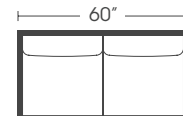

2 Cushion Loveseat
P613-004