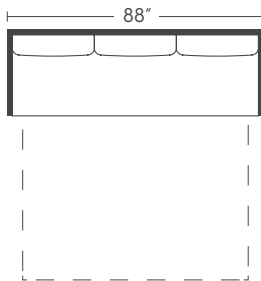

P613-006 / Chair: L38 x D39 x H37

Seat Height: 22" Seat Depth: 22" Arm Height: 24"
Distance Between Arms: 23"

P613-005 / Ottoman: L30 x D24 x H19

Dorian

Extended 39" Depth

Standard Features	P613-203 P613-233	P613-202 P613-222	P613-001 P613-021	P613-004 P613-204	P613-030 P613-031	P613-029 P613-229	P613-006	P613-005
Loose Pillow Back	✓	✓	✓	✓	✓	✓	✓	N/A
Suspension System	sinuous	sinuous	sinuous	sinuous	sinuous	sinuous	sinuous	webbing
Two 20" Non-Welted Down-Blend Throw Pillows (TP)	✓	✓	✓	✓	✓	✓	N/A	N/A
Harmony Cushion	✓	✓	✓	✓	✓	✓	✓	✓
Options - See Price List for Prices								
Cloud Cushion	✓	✓	✓	✓	✓	✓	✓	✓
Extra 20" Non-Welted Throw Pillows (XP)	✓	✓	✓	✓	✓	✓	N/A	N/A

3 Cushion Sofa
P613-001

2 Cushion Loveseat
P613-004

Chair
P613-006
Ottoman
P613-005

Bench Cushion Sofa
P613-233

Bench Cushion Sofa
P613-222

Bench Cushion Sofa
P613-021

Bench Cushion Loveseat
P613-204

3 Cushion Queen Sleeper
P613-030