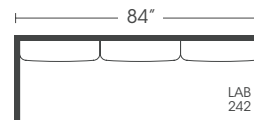

Three Seat End Queen Sleeper
P613-122 / 123

Bench Seat End
P613-244 / 245

Bench Seat End
P613-246 / 247

Bench Seat Corner
P613-248 / 249

Bench Seat End Queen Sleeper
P613-242 / 243