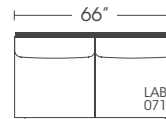

# Dorian Sectional

Extended 39" Depth

**Corner**  
P613-010

**One Seat End**  
P613-112 / 113

**Small Armless**  
P613-061

**Large Armless**  
P613-041 / 241

**Large Armless Full Sleeper**  
P613-071 / 271

**Chaise**  
P613-110 / 111

**Two Seat End**  
P613-114 / 115

**Three Seat End**  
P613-116 / 117

**Three Seat Corner**  
P613-118 / 119

**Three Seat End Queen Sleeper**  
P613-122 / 123

**Bench Seat End**  
P613-244 / 245

**Bench Seat End**  
P613-246 / 247