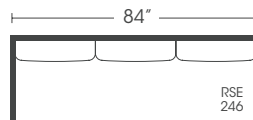

Bench Seat End
P613-244 / 245

Bench Seat End
P613-246 / 247

Bench Seat Corner
P613-248 / 249

Bench Seat End Queen Sleeper
P613-242 / 243