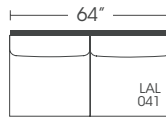

# Dorian Sectional

Extended 39" Depth

**Corner**  
P613-010

**One Seat End**  
P613-112 / 113

**Small Armless**  
P613-061

**Large Armless**  
P613-041 / 241

**Large Armless Full Sleeper**  
P613-071 / 271

**Chaise**  
P613-110 / 111

**Two Seat End**  
P613-114 / 115

**Three Seat End**  
P613-116 / 117

**Three Seat Corner**  
P613-118 / 119

**Three Seat End Queen Sleeper**  
P613-122 / 123

**Bench Seat End**  
P613-244 / 245

**Bench Seat End**  
P613-246 / 247