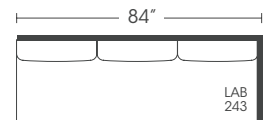

Three Seat End Queen Sleeper
P613-122 / 123

Bench Seat End
P613-244 / 245

Bench Seat End
P613-246 / 247

Bench Seat Corner
P613-248 / 249

Bench Seat End Queen Sleeper
P613-242 / 243