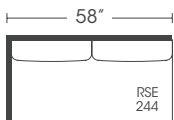

Seat Height: 22" Seat Depth: 25" Arm Height: 24"

Open Sleeper Depth: 92"

This is a suggested application. Application is subject to change.  
Sizes and Dimensions will vary from piece to piece due to the individual hand craftsmanship used in every style we produce.  
All furniture style names are for internal reference only, not intended for commercial use.

# Dorian Sectional

Extended 39" Depth

**Corner**  
P613-010

**One Seat End**  
P613-112 / 113

**Small Armless**  
P613-061

**Large Armless**  
P613-041 / 241

**Large Armless Full Sleeper**  
P613-071 / 271

**Chaise**  
P613-110 / 111

**Two Seat End**  
P613-114 / 115

**Three Seat End**  
P613-116 / 117

**Three Seat Corner**  
P613-118 / 119

**Three Seat End Queen Sleeper**  
P613-122 / 123

**Bench Seat End**  
P613-244 / 245

**Bench Seat End**  
P613-246 / 247