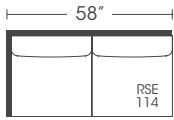

# Dorian Sectional

Extended 39" Depth

**Corner**  
P613-010

**One Seat End**  
P613-112 / 113

**Small Armless**  
P613-061

**Large Armless**  
P613-041 / 241

**Large Armless Full Sleeper**  
P613-071 / 271

**Chaise**  
P613-110 / 111

**Two Seat End**  
P613-114 / 115

**Three Seat End**  
P613-116 / 117

**Three Seat Corner**  
P613-118 / 119

**Three Seat End Queen Sleeper**  
P613-122 / 123

**Bench Seat End**  
P613-244 / 245

**Bench Seat End**  
P613-246 / 247