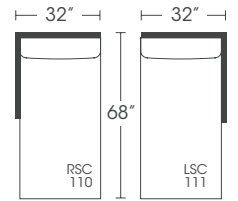

Seat Height: 22" Seat Depth: 25" Arm Height: 24"

Open Sleeper Depth: 92"

This is a suggested application. Application is subject to change.  
Sizes and Dimensions will vary from piece to piece due to the individual hand craftsmanship used in every style we produce.  
All furniture style names are for internal reference only, not intended for commercial use.

## Bench Seating

Standard Features	-010 Corner	-112/113 Right/Left 1 Seat End	-061 Small Armless	-241 Large Armless	-271 Large Armless Sleeper	-110/-111 Right/Left Chaise	-244/ -245 Right/Left 2 Seat End	-246/ -247 Right/Left 3 Seat End	-248/ -249Right/ Left3 Seat Corner	-242/ -243 Right/Left 3 Seat End Sleeper
Loose Pillow Back	✓	✓	✓	✓	✓	✓	✓	✓	✓	✓
Suspension System	sinuous	sinuous	sinuous	sinuous	sinuous	sinuous	sinuous	sinuous	sinuous	sinuous
Two 20" Non-Welted Down-Blend Throw Pillows (TP)	✓(1)	✓	N/A	N/A	N/A	✓(1)	✓	✓	✓	✓
Harmony Cushion	✓	✓	✓	✓	✓	✓	✓	✓	✓	✓
Wooden Leg Finish Choices	✓	✓	✓	✓	✓	✓	✓	✓	✓	✓
<b>Options - See Price List for Prices</b>										
Cloud Cushion	✓	✓	✓	✓	✓	✓	✓	✓	✓	✓
Extra 20" Non-Welted Throw Pillows (XP)	✓	✓	N/A	N/A	N/A	✓	✓	✓	✓	✓

# Dorian Sectional

Extended 39" Depth

**Corner**  
P613-010

**One Seat End**  
P613-112 / 113

**Small Armless**  
P613-061

**Large Armless**  
P613-041 / 241

**Large Armless Full Sleeper**  
P613-071 / 271

**Chaise**  
P613-110 / 111

**Two Seat End**  
P613-114 / 115

**Three Seat End**  
P613-116 / 117

**Three Seat Corner**  
P613-118 / 119

**Three Seat End Queen Sleeper**  
P613-122 / 123

**Bench Seat End**  
P613-244 / 245

**Bench Seat End**  
P613-246 / 247