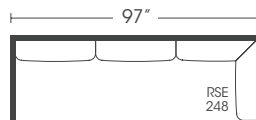

# Dorian Sectional

Extended 39" Depth

**Corner**  
P613-010

**One Seat End**  
P613-112 / 113

**Small Armless**  
P613-061

**Large Armless**  
P613-041 / 241

**Large Armless Full Sleeper**  
P613-071 / 271

**Chaise**  
P613-110 / 111

**Two Seat End**  
P613-114 / 115

**Three Seat End**  
P613-116 / 117

**Three Seat Corner**  
P613-118 / 119

**Three Seat End Queen Sleeper**  
P613-122 / 123

**Bench Seat End**  
P613-244 / 245

**Bench Seat End**  
P613-246 / 247