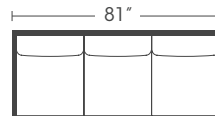

P612-204 / Bench Cushion Loveseat: L60 x D36 x H36

Seat Height: 22" Seat Depth: 22" Arm Height: 24"
Distance Between Arms: 45"

Dorian

Regular 36" Depth

Standard Features	P612-203 P612-233	P612-202 P612-222	P612-001 P612-021	P612-004 P612-204	P612-030 P612-031	P612-029 P612-229	P612-006	P612-005
Loose Pillow Back	✓	✓	✓	✓	✓	✓	✓	N/A
Suspension System	sinuous	sinuous	sinuous	sinuous	sinuous	sinuous	sinuous	webbing
Two 20" Non-Welted Down-Blend Throw Pillows (TP)	✓	✓	✓	✓	✓	✓	N/A	N/A
Harmony Cushion	✓	✓	✓	✓	✓	✓	✓	✓
Options - See Price List for Prices								
Cloud Cushion	✓	✓	✓	✓	✓	✓	✓	✓
Extra 20" Non-Welted Throw Pillows (XP)	✓	✓	✓	✓	✓	✓	N/A	N/A

Pattern Availability: RG, PS, NM, RS

Note: NM, RS & PS pattern types will have seams on bench cushions and all front seat rails, in-back, and outback at back cushion breaks.

3 Cushion Sofa
P612-203

3 Cushion Sofa
P612-202