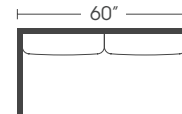

P612-204 / Bench Cushion Loveseat: L60 x D36 x H36

Seat Height: 22" Seat Depth: 22" Arm Height: 24"
Distance Between Arms: 45"

Dorian

Regular 36" Depth

Standard Features	P612-203 P612-233	P612-202 P612-222	P612-001 P612-021	P612-004 P612-204	P612-030 P612-031	P612-029 P612-229	P612-006	P612-005
Loose Pillow Back	✓	✓	✓	✓	✓	✓	✓	N/A
Suspension System	sinuous	sinuous	sinuous	sinuous	sinuous	sinuous	sinuous	webbing
Two 20" Non-Welted Down-Blend Throw Pillows (TP)	✓	✓	✓	✓	✓	✓	N/A	N/A
Harmony Cushion	✓	✓	✓	✓	✓	✓	✓	✓
Options - See Price List for Prices								
Cloud Cushion	✓	✓	✓	✓	✓	✓	✓	✓
Extra 20" Non-Welted Throw Pillows (XP)	✓	✓	✓	✓	✓	✓	N/A	N/A

3 Cushion Sofa
P612-001

2 Cushion Loveseat
P612-004

Chair
P612-006
Ottoman
P612-005

Bench Cushion Sofa
P612-233

Bench Cushion Sofa
P612-222

Bench Cushion Sofa
P612-021

Bench Cushion Loveseat
P612-204

3 Cushion Queen Sleeper
P612-030