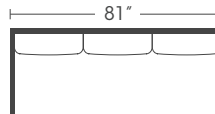

Bench Cushion Sofa
P612-021