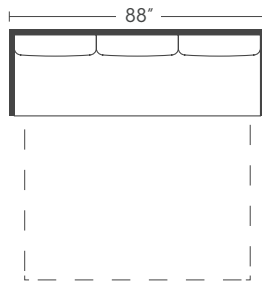

Seat Height: 22" Seat Depth: 22" Arm Height: 24"
Distance Between Arms: 73"

P612-005 / Ottoman: L30 x D24 x H19

P612-021 / Bench Cushion Sofa: L81 x D36 x H36

Seat Height: 22" Seat Depth: 22" Arm Height: 24"
Distance Between Arms: 66"

P612-204 / Bench Cushion Loveseat: L60 x D36 x H36

Seat Height: 22" Seat Depth: 22" Arm Height: 24"
Distance Between Arms: 45"

Dorian

Regular 36" Depth

Standard Features	P612-203 P612-233	P612-202 P612-222	P612-001 P612-021	P612-004 P612-204	P612-030 P612-031	P612-029 P612-229	P612-006	P612-005
Loose Pillow Back	✓	✓	✓	✓	✓	✓	✓	N/A
Suspension System	sinuous	sinuous	sinuous	sinuous	sinuous	sinuous	sinuous	webbing
Two 20" Non-Welted Down-Blend Throw Pillows (TP)	✓	✓	✓	✓	✓	✓	N/A	N/A
Harmony Cushion	✓	✓	✓	✓	✓	✓	✓	✓
Options - See Price List for Prices								
Cloud Cushion	✓	✓	✓	✓	✓	✓	✓	✓
Extra 20" Non-Welted Throw Pillows (XP)	✓	✓	✓	✓	✓	✓	N/A	N/A

3 Cushion Sofa
P612-001

2 Cushion Loveseat
P612-004

Chair
P612-006
Ottoman
P612-005

Bench Cushion Sofa
P612-233

Bench Cushion Sofa
P612-222

Bench Cushion Sofa
P612-021

Bench Cushion Loveseat
P612-204

3 Cushion Queen Sleeper
P612-030