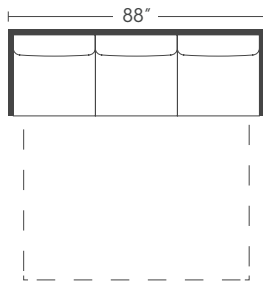

P612-204 / Bench Cushion Loveseat: L60 x D36 x H36

Seat Height: 22" Seat Depth: 22" Arm Height: 24"
Distance Between Arms: 45"

Dorian

Regular 36" Depth

Standard Features	P612-203 P612-233	P612-202 P612-222	P612-001 P612-021	P612-004 P612-204	P612-030 P612-031	P612-029 P612-229	P612-006	P612-005
Loose Pillow Back	✓	✓	✓	✓	✓	✓	✓	N/A
Suspension System	sinuous	sinuous	sinuous	sinuous	sinuous	sinuous	sinuous	webbing
Two 20" Non-Welted Down-Blend Throw Pillows (TP)	✓	✓	✓	✓	✓	✓	N/A	N/A
Harmony Cushion	✓	✓	✓	✓	✓	✓	✓	✓
Options - See Price List for Prices								
Cloud Cushion	✓	✓	✓	✓	✓	✓	✓	✓
Extra 20" Non-Welted Throw Pillows (XP)	✓	✓	✓	✓	✓	✓	N/A	N/A

3 Cushion Sofa
P612-001

2 Cushion Loveseat
P612-004

Chair
P612-006
Ottoman
P612-005

Bench Cushion Sofa
P612-233

Bench Cushion Sofa
P612-222

Bench Cushion Sofa
P612-021

Bench Cushion Loveseat
P612-204

3 Cushion Queen Sleeper
P612-030