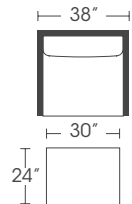

Chair
P612-006
Ottoman
P612-005