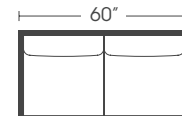

2 Cushion Loveseat
P612-004