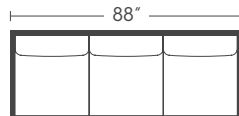

3 Cushion Sofa
P612-202