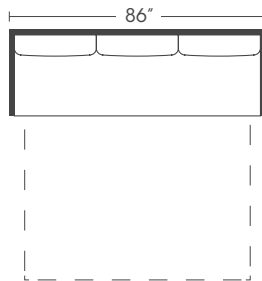

Bench Cushion Queen Sleeper
P611-031