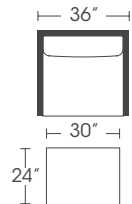

Chair
P611-006
Ottoman
P611-005