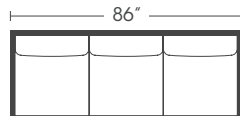

3 Cushion Sofa
P611-202