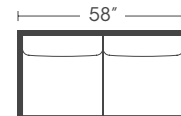

2 Cushion Loveseat
P611-004