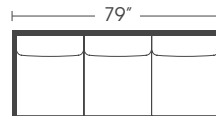

3 Cushion Sofa
P611-001