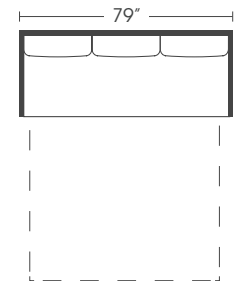

Seat Height: 22" Seat Depth: 25" Arm Height: 24"  
Distance Between Arms: 79"

P611-006 / Chair: L36 x D39 x H37

Seat Height: 22" Seat Depth: 25" Arm Height: 24"  
Distance Between Arms: 23"

P611-222 / Bench Cushion Sofa: L86 x D39 x H37

Seat Height: 22" Seat Depth: 25" Arm Height: 24"  
Distance Between Arms: 73"

P611-005 / Ottoman: L30 x D24 x H19

P611-021 / Bench Cushion Sofa: L79 x D39 x H37

Seat Height: 22" Seat Depth: 25" Arm Height: 24"  
Distance Between Arms: 66"

**Bench Cushion Sofa**  
P611-021

**Bench Cushion Loveseat**  
P611-204

**3 Cushion Queen Sleeper**  
P611-030

**Bench Cushion Queen Sleeper**  
P611-031

**3 Cushion Queen Sleeper**  
P611-029

**Bench Cushion Sleeper**  
P611-229