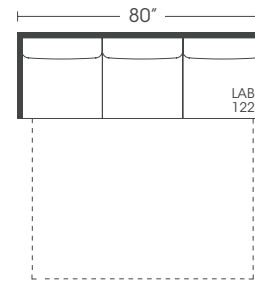

Bench Seating

Standard Features	-010 Corner	-112/113 Right/Left 1 Seat End	-061 Small Armless	-241 Large Armless	-271 Large Armless Sleeper	-110/-111 Right/Left Chaise	-244/ -245 Right/Left 2 Seat End	-246/ -247 Right/Left 3 Seat End	-248/ -249 Right/ Left 3 Seat Corner	-242/ -243 Right/Left 3 Seat End Sleeper
Loose Pillow Back	✓	✓	✓	✓	✓	✓	✓	✓	✓	✓
Suspension System	sinuous	sinuous	sinuous	sinuous	sinuous	sinuous	sinuous	sinuous	sinuous	sinuous
Two 20" Non-Welted Down-Blend Throw Pillows (TP)	✓(1)	✓	N/A	N/A	N/A	✓(1)	✓	✓	✓	✓
Harmony Cushion	✓	✓	✓	✓	✓	✓	✓	✓	✓	✓
Wooden Leg Finish Choices	✓	✓	✓	✓	✓	✓	✓	✓	✓	✓
Options - See Price List for Prices										
Cloud Cushion	✓	✓	✓	✓	✓	✓	✓	✓	✓	✓
Extra 20" Non-Welted Throw Pillows (XP)	✓	✓	N/A	N/A	N/A	✓	✓	✓	✓	✓

Pattern Availability: RG, PS, NM, RS

Note: NM, RS & PS pattern types will have seams on bench cushions and all front seat rails, in-back, and outback at back cushion breaks.

Concord Sectional

Regular 36" Depth

Corner
P610-010

One Seat End
P610-112 / 113

Small Armless
P610-061

Large Armless
P610-041 / 241

Large Armless Full Sleeper
P610-071 / 271

Chaise
P610-110 / 111

Two Seat End
P610-114 / 115

Three Seat End
P610-116 / 117

Three Seat Corner
P610-118 / 119

Three Seat End Queen Sleeper
P610-122 / 123

Bench Seat End
P610-244 / 245

Bench Seat End
P610-246 / 247

Bench Seat Corner
P610-248 / 249

Bench Seat End Queen Sleeper
P610-242 / 243