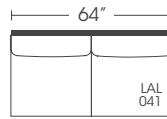

Seat Height: 22" Seat Depth: 22" Arm Height: 24"

Open Sleeper Depth: 89"

This is a suggested application. Application is subject to change.
Sizes and Dimensions will vary from piece to piece due to the individual hand craftsmanship used in every style we produce.
All furniture style names are for internal reference only, not intended for commercial use.

Bench Seating

Standard Features	-010 Corner	-112/113 Right/Left 1 Seat End	-061 Small Armless	-241 Large Armless	-271 Large Armless Sleeper	-110/-111 Right/Left Chaise	-244/ -245 Right/Left 2 Seat End	-246/ -247 Right/Left 3 Seat End	-248/ -249 Right/ Left 3 Seat Corner	-242/ -243 Right/Left 3 Seat End Sleeper
Loose Pillow Back	✓	✓	✓	✓	✓	✓	✓	✓	✓	✓
Suspension System	sinuous	sinuous	sinuous	sinuous	sinuous	sinuous	sinuous	sinuous	sinuous	sinuous
Two 20" Non-Welted Down-Blend Throw Pillows (TP)	✓(1)	✓	N/A	N/A	N/A	✓(1)	✓	✓	✓	✓
Harmony Cushion	✓	✓	✓	✓	✓	✓	✓	✓	✓	✓
Wooden Leg Finish Choices	✓	✓	✓	✓	✓	✓	✓	✓	✓	✓
Options - See Price List for Prices										
Cloud Cushion	✓	✓	✓	✓	✓	✓	✓	✓	✓	✓
Extra 20" Non-Welted Throw Pillows (XP)	✓	✓	N/A	N/A	N/A	✓	✓	✓	✓	✓

Pattern Availability: RG, PS, NM, RS

Note: NM, RS & PS pattern types will have seams on bench cushions and all front seat rails, in-back, and outback at back cushion breaks.

Concord Sectional

Regular 36" Depth

Corner
P610-010

One Seat End
P610-112 / 113

Small Armless
P610-061

Large Armless
P610-041 / 241

Large Armless Full Sleeper
P610-071 / 271

Chaise
P610-110 / 111

Two Seat End
P610-114 / 115

Three Seat End
P610-116 / 117