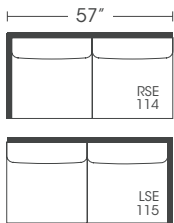

Seat Height: 22" Seat Depth: 22" Arm Height: 24"

Open Sleeper Depth: 89"

This is a suggested application. Application is subject to change.
Sizes and Dimensions will vary from piece to piece due to the individual hand craftsmanship used in every style we produce.
All furniture style names are for internal reference only, not intended for commercial use.

Bench Seating

Standard Features	-010 Corner	-112/113 Right/Left 1 Seat End	-061 Small Armless	-241 Large Armless	-271 Large Armless Sleeper	-110/-111 Right/Left Chaise	-244/ -245 Right/Left 2 Seat End	-246/ -247 Right/Left 3 Seat End	-248/ -249 Right/ Left 3 Seat Corner	-242/ -243 Right/Left 3 Seat End Sleeper
Loose Pillow Back	✓	✓	✓	✓	✓	✓	✓	✓	✓	✓
Suspension System	sinuous	sinuous	sinuous	sinuous	sinuous	sinuous	sinuous	sinuous	sinuous	sinuous
Two 20" Non-Welted Down-Blend Throw Pillows (TP)	✓(1)	✓	N/A	N/A	N/A	✓(1)	✓	✓	✓	✓
Harmony Cushion	✓	✓	✓	✓	✓	✓	✓	✓	✓	✓
Wooden Leg Finish Choices	✓	✓	✓	✓	✓	✓	✓	✓	✓	✓
Options - See Price List for Prices										
Cloud Cushion	✓	✓	✓	✓	✓	✓	✓	✓	✓	✓
Extra 20" Non-Welted Throw Pillows (XP)	✓	✓	N/A	N/A	N/A	✓	✓	✓	✓	✓

Corner
P610-010

One Seat End
P610-112 / 113

Small Armless
P610-061

Large Armless
P610-041 / 241

Large Armless Full Sleeper
P610-071 / 271

Chaise
P610-110 / 111

Two Seat End
P610-114 / 115

Three Seat End
P610-116 / 117

Three Seat Corner
P610-118 / 119

Three Seat End Queen Sleeper
P610-122 / 123

Bench Seat End
P610-244 / 245

Bench Seat End
P610-246 / 247

Bench Seat Corner
P610-248 / 249

Bench Seat End Queen Sleeper
P610-242 / 243