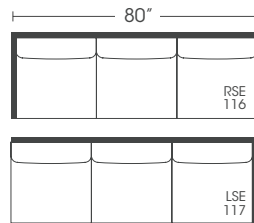

Seat Height: 22" Seat Depth: 22" Arm Height: 24"

Open Sleeper Depth: 89"

This is a suggested application. Application is subject to change.
Sizes and Dimensions will vary from piece to piece due to the individual hand craftsmanship used in every style we produce.
All furniture style names are for internal reference only, not intended for commercial use.

Pattern Availability: RG, PS, NM, RS

Note: NM, RS & PS pattern types will have seams on bench cushions and all front seat rails, in-back, and outback at back cushion breaks.

Concord Sectional

Regular 36" Depth

Corner
P610-010

One Seat End
P610-112 / 113

Small Armless
P610-061

Large Armless
P610-041 / 241

Large Armless Full Sleeper
P610-071 / 271

Chaise
P610-110 / 111

Two Seat End
P610-114 / 115

Three Seat End
P610-116 / 117

Three Seat Corner
P610-118 / 119

Three Seat End Queen Sleeper
P610-122 / 123

Bench Seat End
P610-244 / 245

Bench Seat End
P610-246 / 247

Bench Seat Corner
P610-248 / 249

Bench Seat End Queen Sleeper
P610-242 / 243