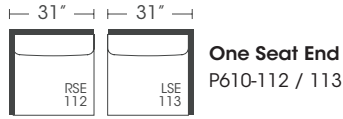

Bench Seating

Standard Features	-010 Corner	-112/113 Right/Left 1 Seat End	-061 Small Armless	-241 Large Armless	-271 Large Armless Sleeper	-110/-111 Right/Left Chaise	-244/ -245 Right/Left 2 Seat End	-246/ -247 Right/Left 3 Seat End	-248/ -249 Right/ Left 3 Seat Corner	-242/ -243 Right/Left 3 Seat End Sleeper
Loose Pillow Back	✓	✓	✓	✓	✓	✓	✓	✓	✓	✓
Suspension System	sinuous	sinuous	sinuous	sinuous	sinuous	sinuous	sinuous	sinuous	sinuous	sinuous
Two 20" Non-Welted Down-Blend Throw Pillows (TP)	✓(1)	✓	N/A	N/A	N/A	✓(1)	✓	✓	✓	✓
Harmony Cushion	✓	✓	✓	✓	✓	✓	✓	✓	✓	✓
Wooden Leg Finish Choices	✓	✓	✓	✓	✓	✓	✓	✓	✓	✓
Options - See Price List for Prices										
Cloud Cushion	✓	✓	✓	✓	✓	✓	✓	✓	✓	✓
Extra 20" Non-Welted Throw Pillows (XP)	✓	✓	N/A	N/A	N/A	✓	✓	✓	✓	✓

Pattern Availability: RG, PS, NM, RS

Note: NM, RS & PS pattern types will have seams on bench cushions and all front seat rails, in-back, and outback at back cushion breaks.

Concord Sectional

Regular 36" Depth

Corner
P610-010

One Seat End
P610-112 / 113

Small Armless
P610-061

Large Armless
P610-041 / 241

Large Armless Full Sleeper
P610-071 / 271

Chaise
P610-110 / 111

Two Seat End
P610-114 / 115

Three Seat End
P610-116 / 117