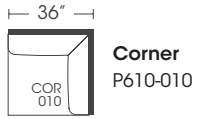

Concord Sectional

Regular 36" Depth

Corner
P610-010