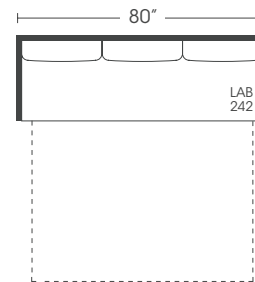

Seat Height: 22" Seat Depth: 22" Arm Height: 24"

Open Sleeper Depth: 89"

This is a suggested application. Application is subject to change.
Sizes and Dimensions will vary from piece to piece due to the individual hand craftsmanship used in every style we produce.
All furniture style names are for internal reference only, not intended for commercial use.

Corner
P610-010

One Seat End
P610-112 / 113

Small Armless
P610-061

Large Armless
P610-041 / 241

Large Armless Full Sleeper
P610-071 / 271

Chaise
P610-110 / 111

Two Seat End
P610-114 / 115

Three Seat End
P610-116 / 117

Three Seat Corner
P610-118 / 119

Three Seat End Queen Sleeper
P610-122 / 123

Bench Seat End
P610-244 / 245

Bench Seat End
P610-246 / 247

Bench Seat Corner
P610-248 / 249

Bench Seat End Queen Sleeper
P610-242 / 243