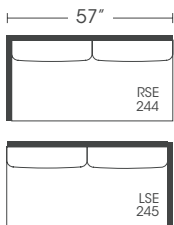

Seat Height: 22" Seat Depth: 22" Arm Height: 24"

Open Sleeper Depth: 89"

This is a suggested application. Application is subject to change.
Sizes and Dimensions will vary from piece to piece due to the individual hand craftsmanship used in every style we produce.
All furniture style names are for internal reference only, not intended for commercial use.

Bench Seating

Standard Features	-010 Corner	-112/113 Right/Left 1 Seat End	-061 Small Armless	-241 Large Armless	-271 Large Armless Sleeper	-110/-111 Right/Left Chaise	-244/ -245 Right/Left 2 Seat End	-246/ -247 Right/Left 3 Seat End	-248/ -249 Right/ Left 3 Seat Corner	-242/ -243 Right/Left 3 Seat End Sleeper
Loose Pillow Back	✓	✓	✓	✓	✓	✓	✓	✓	✓	✓
Suspension System	sinuous	sinuous	sinuous	sinuous	sinuous	sinuous	sinuous	sinuous	sinuous	sinuous
Two 20" Non-Welted Down-Blend Throw Pillows (TP)	✓(1)	✓	N/A	N/A	N/A	✓(1)	✓	✓	✓	✓
Harmony Cushion	✓	✓	✓	✓	✓	✓	✓	✓	✓	✓
Wooden Leg Finish Choices	✓	✓	✓	✓	✓	✓	✓	✓	✓	✓
Options - See Price List for Prices										
Cloud Cushion	✓	✓	✓	✓	✓	✓	✓	✓	✓	✓
Extra 20" Non-Welted Throw Pillows (XP)	✓	✓	N/A	N/A	N/A	✓	✓	✓	✓	✓

Corner
P610-010

One Seat End
P610-112 / 113

Small Armless
P610-061

Large Armless
P610-041 / 241

Large Armless Full Sleeper
P610-071 / 271

Chaise
P610-110 / 111

Two Seat End
P610-114 / 115

Three Seat End
P610-116 / 117

Three Seat Corner
P610-118 / 119

Three Seat End Queen Sleeper
P610-122 / 123

Bench Seat End
P610-244 / 245

Bench Seat End
P610-246 / 247

Bench Seat Corner
P610-248 / 249

Bench Seat End Queen Sleeper
P610-242 / 243