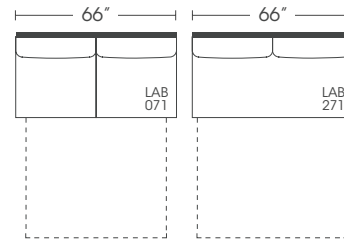

Pattern Availability: RG, PS, NM, RS

Note: NM, RS & PS pattern types will have seams on bench cushions and all front seat rails, in-back, and outback at back cushion breaks.

Concord Sectional

Regular 36" Depth

Corner
P610-010

One Seat End
P610-112 / 113

Small Armless
P610-061

Large Armless
P610-041 / 241

Large Armless Full Sleeper
P610-071 / 271

Chaise
P610-110 / 111

Two Seat End
P610-114 / 115

Three Seat End
P610-116 / 117

Three Seat Corner
P610-118 / 119

Three Seat End Queen Sleeper
P610-122 / 123

Bench Seat End
P610-244 / 245

Bench Seat End
P610-246 / 247

Bench Seat Corner
P610-248 / 249

Bench Seat End Queen Sleeper
P610-242 / 243