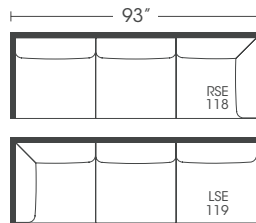

Seat Height: 22" Seat Depth: 22" Arm Height: 24"

Open Sleeper Depth: 89"

This is a suggested application. Application is subject to change.
Sizes and Dimensions will vary from piece to piece due to the individual hand craftsmanship used in every style we produce.
All furniture style names are for internal reference only, not intended for commercial use.

Pattern Availability: RG, PS, NM, RS

Note: NM, RS & PS pattern types will have seams on bench cushions and all front seat rails, in-back, and outback at back cushion breaks.

Concord Sectional

Regular 36" Depth

Corner
P610-010

One Seat End
P610-112 / 113

Small Armless
P610-061

Large Armless
P610-041 / 241

Large Armless Full Sleeper
P610-071 / 271

Chaise
P610-110 / 111

Two Seat End
P610-114 / 115

Three Seat End
P610-116 / 117

Three Seat Corner
P610-118 / 119

Three Seat End Queen Sleeper
P610-122 / 123

Bench Seat End
P610-244 / 245

Bench Seat End
P610-246 / 247

Bench Seat Corner
P610-248 / 249

Bench Seat End Queen Sleeper
P610-242 / 243