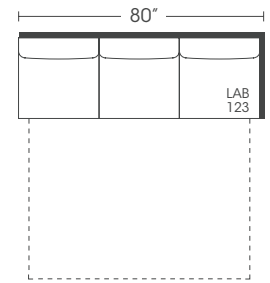

Three Seat End Queen Sleeper
P610-122 / 123