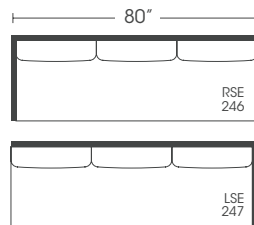

Seat Height: 22" Seat Depth: 22" Arm Height: 24"

Open Sleeper Depth: 89"

This is a suggested application. Application is subject to change.
Sizes and Dimensions will vary from piece to piece due to the individual hand craftsmanship used in every style we produce.
All furniture style names are for internal reference only, not intended for commercial use.

Pattern Availability: RG, PS, NM, RS

Note: NM, RS & PS pattern types will have seams on bench cushions and all front seat rails, in-back, and outback at back cushion breaks.

Concord Sectional

Regular 36" Depth

Corner
P610-010

One Seat End
P610-112 / 113

Small Armless
P610-061

Large Armless
P610-041 / 241

Large Armless Full Sleeper
P610-071 / 271

Chaise
P610-110 / 111

Two Seat End
P610-114 / 115

Three Seat End
P610-116 / 117

Three Seat Corner
P610-118 / 119

Three Seat End Queen Sleeper
P610-122 / 123

Bench Seat End
P610-244 / 245

Bench Seat End
P610-246 / 247

Bench Seat Corner
P610-248 / 249

Bench Seat End Queen Sleeper
P610-242 / 243