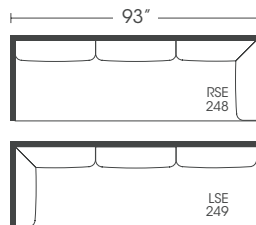

Seat Height: 22" Seat Depth: 22" Arm Height: 24"

Open Sleeper Depth: 89"

This is a suggested application. Application is subject to change.
Sizes and Dimensions will vary from piece to piece due to the individual hand craftsmanship used in every style we produce.
All furniture style names are for internal reference only, not intended for commercial use.

Corner
P610-010

One Seat End
P610-112 / 113

Small Armless
P610-061

Large Armless
P610-041 / 241

Large Armless Full Sleeper
P610-071 / 271

Chaise
P610-110 / 111

Two Seat End
P610-114 / 115

Three Seat End
P610-116 / 117

Three Seat Corner
P610-118 / 119

Three Seat End Queen Sleeper
P610-122 / 123

Bench Seat End
P610-244 / 245

Bench Seat End
P610-246 / 247

Bench Seat Corner
P610-248 / 249

Bench Seat End Queen Sleeper
P610-242 / 243