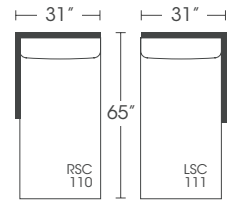

Seat Height: 22" Seat Depth: 22" Arm Height: 24"

Open Sleeper Depth: 89"

This is a suggested application. Application is subject to change.
Sizes and Dimensions will vary from piece to piece due to the individual hand craftsmanship used in every style we produce.
All furniture style names are for internal reference only, not intended for commercial use.

Pattern Availability: RG, PS, NM, RS

Note: NM, RS & PS pattern types will have seams on bench cushions and all front seat rails, in-back, and outback at back cushion breaks.

Concord Sectional

Regular 36" Depth

Corner
P610-010

One Seat End
P610-112 / 113

Small Armless
P610-061

Large Armless
P610-041 / 241

Large Armless Full Sleeper
P610-071 / 271

Chaise
P610-110 / 111

Two Seat End
P610-114 / 115

Three Seat End
P610-116 / 117

Three Seat Corner
P610-118 / 119

Three Seat End Queen Sleeper
P610-122 / 123

Bench Seat End
P610-244 / 245

Bench Seat End
P610-246 / 247

Bench Seat Corner
P610-248 / 249

Bench Seat End Queen Sleeper
P610-242 / 243