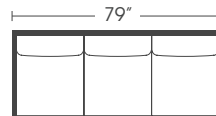

P610-204 / Bench Cushion Loveseat: L58 x D36 x H36

Seat Height: 22" Seat Depth: 22" Arm Height: 24"
Distance Between Arms: 45"

Concord

Regular 36" Depth

| Standard Features | P610-203 P610-233 | P610-202 P610-222 | P610-001 P610-021 | P610-004 P610-204 | P610-030 P610-031 | P610-029 P610-229 | P610-006 | P610-005 |
|--|----------------------|----------------------|----------------------|----------------------|----------------------|----------------------|----------|----------|
| Loose Pillow Back | ✓ | ✓ | ✓ | ✓ | ✓ | ✓ | ✓ | N/A |
| Suspension System | sinuous | sinuous | sinuous | sinuous | sinuous | sinuous | sinuous | webbing |
| Two 20" Non-Welted Down-Blend Throw Pillows (TP) | ✓ | ✓ | ✓ | ✓ | ✓ | ✓ | ✓(1) | N/A |
| Harmony Cushion | ✓ | ✓ | ✓ | ✓ | ✓ | ✓ | ✓ | ✓ |
| Options - See Price List for Prices | | | | | | | | |
| Cloud Cushion | ✓ | ✓ | ✓ | ✓ | ✓ | ✓ | ✓ | ✓ |
| Extra 20" Non-Welted Throw Pillows (XP) | ✓ | ✓ | ✓ | ✓ | ✓ | ✓ | N/A | N/A |

Pattern Availability: RG, PS, NM, RS

Note: NM, RS & PS pattern types will have seams on bench cushions and all front seat rails, in-back, and outback at back cushion breaks.

3 Cushion Sofa
P610-203

3 Cushion Sofa
P610-202