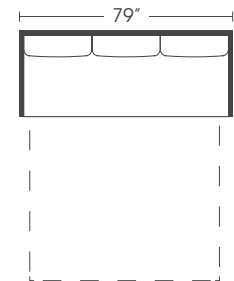

Bench Cushion Sleeper
P610-229