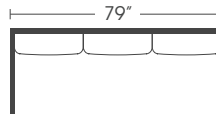

P610-204 / Bench Cushion Loveseat: L58 x D36 x H36

Seat Height: 22" Seat Depth: 22" Arm Height: 24"
Distance Between Arms: 45"

Concord

Regular 36" Depth

| Standard Features | P610-203 P610-233 | P610-202 P610-222 | P610-001 P610-021 | P610-004 P610-204 | P610-030 P610-031 | P610-029 P610-229 | P610-006 | P610-005 |
|--|----------------------|----------------------|----------------------|----------------------|----------------------|----------------------|----------|----------|
| Loose Pillow Back | ✓ | ✓ | ✓ | ✓ | ✓ | ✓ | ✓ | N/A |
| Suspension System | sinuous | sinuous | sinuous | sinuous | sinuous | sinuous | sinuous | webbing |
| Two 20" Non-Welted Down-Blend Throw Pillows (TP) | ✓ | ✓ | ✓ | ✓ | ✓ | ✓ | ✓(1) | N/A |
| Harmony Cushion | ✓ | ✓ | ✓ | ✓ | ✓ | ✓ | ✓ | ✓ |
| Options - See Price List for Prices | | | | | | | | |
| Cloud Cushion | ✓ | ✓ | ✓ | ✓ | ✓ | ✓ | ✓ | ✓ |
| Extra 20" Non-Welted Throw Pillows (XP) | ✓ | ✓ | ✓ | ✓ | ✓ | ✓ | N/A | N/A |

3 Cushion Sofa
P610-001

2 Cushion Loveseat
P610-004

Chair
P610-006
Ottoman
P610-005

Bench Cushion Sofa
P610-233

Bench Cushion Sofa
P610-222

Bench Cushion Sofa
P610-021

Bench Cushion Loveseat
P610-204

3 Cushion Queen Sleeper
P610-030