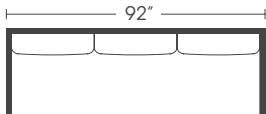

Bench Cushion Sofa
P610-233