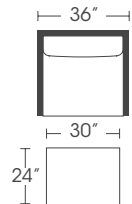

Chair
P610-006
Ottoman
P610-005