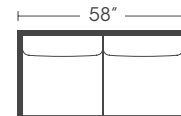

2 Cushion Loveseat
P610-004