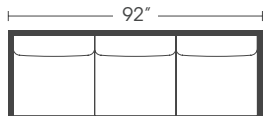

Seat Height: 22" Seat Depth: 22" Arm Height: 24"
Distance Between Arms: 73"

P610-005 / Ottoman: L30 x D24 x H19

P610-021 / Bench Cushion Sofa: L79 x D36 x H36

Seat Height: 22" Seat Depth: 22" Arm Height: 24"
Distance Between Arms: 66"

P610-204 / Bench Cushion Loveseat: L58 x D36 x H36

Seat Height: 22" Seat Depth: 22" Arm Height: 24"
Distance Between Arms: 45"

Concord

Regular 36" Depth

| Standard Features | P610-203 P610-233 | P610-202 P610-222 | P610-001 P610-021 | P610-004 P610-204 | P610-030 P610-031 | P610-029 P610-229 | P610-006 | P610-005 |
|--|----------------------|----------------------|----------------------|----------------------|----------------------|----------------------|----------|----------|
| Loose Pillow Back | ✓ | ✓ | ✓ | ✓ | ✓ | ✓ | ✓ | N/A |
| Suspension System | sinuous | sinuous | sinuous | sinuous | sinuous | sinuous | sinuous | webbing |
| Two 20" Non-Welted Down-Blend Throw Pillows (TP) | ✓ | ✓ | ✓ | ✓ | ✓ | ✓ | ✓(1) | N/A |
| Harmony Cushion | ✓ | ✓ | ✓ | ✓ | ✓ | ✓ | ✓ | ✓ |
| Options - See Price List for Prices | | | | | | | | |
| Cloud Cushion | ✓ | ✓ | ✓ | ✓ | ✓ | ✓ | ✓ | ✓ |
| Extra 20" Non-Welted Throw Pillows (XP) | ✓ | ✓ | ✓ | ✓ | ✓ | ✓ | N/A | N/A |

Pattern Availability: RG, PS, NM, RS

Note: NM, RS & PS pattern types will have seams on bench cushions and all front seat rails, in-back, and outback at back cushion breaks.

3 Cushion Sofa
P610-203

3 Cushion Sofa
P610-202