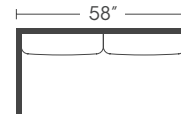

P610-204 / Bench Cushion Loveseat: L58 x D36 x H36

Seat Height: 22" Seat Depth: 22" Arm Height: 24"
Distance Between Arms: 45"

Concord

Regular 36" Depth

| Standard Features | P610-203 P610-233 | P610-202 P610-222 | P610-001 P610-021 | P610-004 P610-204 | P610-030 P610-031 | P610-029 P610-229 | P610-006 | P610-005 |
|--|----------------------|----------------------|----------------------|----------------------|----------------------|----------------------|----------|----------|
| Loose Pillow Back | ✓ | ✓ | ✓ | ✓ | ✓ | ✓ | ✓ | N/A |
| Suspension System | sinuous | sinuous | sinuous | sinuous | sinuous | sinuous | sinuous | webbing |
| Two 20" Non-Welted Down-Blend Throw Pillows (TP) | ✓ | ✓ | ✓ | ✓ | ✓ | ✓ | ✓(1) | N/A |
| Harmony Cushion | ✓ | ✓ | ✓ | ✓ | ✓ | ✓ | ✓ | ✓ |
| Options - See Price List for Prices | | | | | | | | |
| Cloud Cushion | ✓ | ✓ | ✓ | ✓ | ✓ | ✓ | ✓ | ✓ |
| Extra 20" Non-Welted Throw Pillows (XP) | ✓ | ✓ | ✓ | ✓ | ✓ | ✓ | N/A | N/A |

3 Cushion Sofa
P610-001

2 Cushion Loveseat
P610-004

Chair
P610-006
Ottoman
P610-005

Bench Cushion Sofa
P610-233

Bench Cushion Sofa
P610-222

Bench Cushion Sofa
P610-021

Bench Cushion Loveseat
P610-204

3 Cushion Queen Sleeper
P610-030