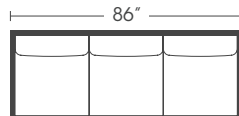

3 Cushion Sofa
P610-202