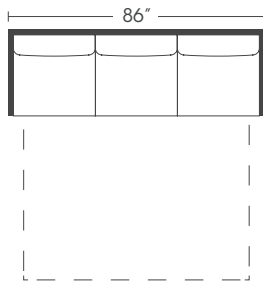

Seat Height: 22" Seat Depth: 22" Arm Height: 24"
Distance Between Arms: 73"

P610-005 / Ottoman: L30 x D24 x H19

P610-021 / Bench Cushion Sofa: L79 x D36 x H36

Seat Height: 22" Seat Depth: 22" Arm Height: 24"
Distance Between Arms: 66"

P610-204 / Bench Cushion Loveseat: L58 x D36 x H36

Seat Height: 22" Seat Depth: 22" Arm Height: 24"
Distance Between Arms: 45"

Concord

Regular 36" Depth

| Standard Features | P610-203 P610-233 | P610-202 P610-222 | P610-001 P610-021 | P610-004 P610-204 | P610-030 P610-031 | P610-029 P610-229 | P610-006 | P610-005 |
|--|----------------------|----------------------|----------------------|----------------------|----------------------|----------------------|----------|----------|
| Loose Pillow Back | ✓ | ✓ | ✓ | ✓ | ✓ | ✓ | ✓ | N/A |
| Suspension System | sinuous | sinuous | sinuous | sinuous | sinuous | sinuous | sinuous | webbing |
| Two 20" Non-Welted Down-Blend Throw Pillows (TP) | ✓ | ✓ | ✓ | ✓ | ✓ | ✓ | ✓(1) | N/A |
| Harmony Cushion | ✓ | ✓ | ✓ | ✓ | ✓ | ✓ | ✓ | ✓ |
| Options - See Price List for Prices | | | | | | | | |
| Cloud Cushion | ✓ | ✓ | ✓ | ✓ | ✓ | ✓ | ✓ | ✓ |
| Extra 20" Non-Welted Throw Pillows (XP) | ✓ | ✓ | ✓ | ✓ | ✓ | ✓ | N/A | N/A |

3 Cushion Sofa
P610-001

2 Cushion Loveseat
P610-004

Chair
P610-006
Ottoman
P610-005

Bench Cushion Sofa
P610-233

Bench Cushion Sofa
P610-222

Bench Cushion Sofa
P610-021

Bench Cushion Loveseat
P610-204

3 Cushion Queen Sleeper
P610-030