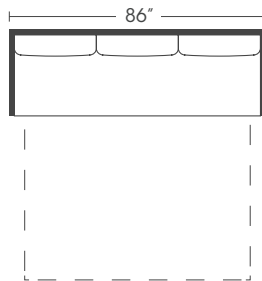

Seat Height: 22" Seat Depth: 22" Arm Height: 24"
Distance Between Arms: 73"

P610-005 / Ottoman: L30 x D24 x H19

P610-021 / Bench Cushion Sofa: L79 x D36 x H36

Seat Height: 22" Seat Depth: 22" Arm Height: 24"
Distance Between Arms: 66"

P610-204 / Bench Cushion Loveseat: L58 x D36 x H36

Seat Height: 22" Seat Depth: 22" Arm Height: 24"
Distance Between Arms: 45"

Concord

Regular 36" Depth

| Standard Features | P610-203 P610-233 | P610-202 P610-222 | P610-001 P610-021 | P610-004 P610-204 | P610-030 P610-031 | P610-029 P610-229 | P610-006 | P610-005 |
|--|----------------------|----------------------|----------------------|----------------------|----------------------|----------------------|----------|----------|
| Loose Pillow Back | ✓ | ✓ | ✓ | ✓ | ✓ | ✓ | ✓ | N/A |
| Suspension System | sinuous | sinuous | sinuous | sinuous | sinuous | sinuous | sinuous | webbing |
| Two 20" Non-Welted Down-Blend Throw Pillows (TP) | ✓ | ✓ | ✓ | ✓ | ✓ | ✓ | ✓(1) | N/A |
| Harmony Cushion | ✓ | ✓ | ✓ | ✓ | ✓ | ✓ | ✓ | ✓ |
| Options - See Price List for Prices | | | | | | | | |
| Cloud Cushion | ✓ | ✓ | ✓ | ✓ | ✓ | ✓ | ✓ | ✓ |
| Extra 20" Non-Welted Throw Pillows (XP) | ✓ | ✓ | ✓ | ✓ | ✓ | ✓ | N/A | N/A |

3 Cushion Sofa
P610-001

2 Cushion Loveseat
P610-004

Chair
P610-006
Ottoman
P610-005

Bench Cushion Sofa
P610-233

Bench Cushion Sofa
P610-222

Bench Cushion Sofa
P610-021

Bench Cushion Loveseat
P610-204

3 Cushion Queen Sleeper
P610-030