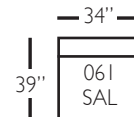

Bradford Sectional

Shown in fabric 17646-75. Throw pillow fabric 17646-75. Chocolate wood finish.

Pieces shown: P604-244, P604-010, and P604-245

Overall Height: 37" Seat Height: 22" Seat Depth: 23" Arm Height: 26"

Bradford Sectional

P604-118 - RSE
P604-119 - LSE

P604-248 - RSE
P604-249 - LSE

P604-041 - LAL

P604-241 - LAL

P604-114 - RSE
P604-115 - LSE

P604-244 - RSE
P604-255 - LSE

P604-010 - COR