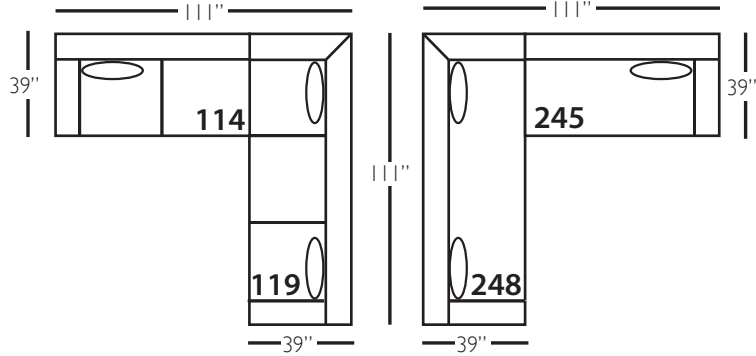

Bradford Sectional

P604-118 - RSE
P604-119 - LSE