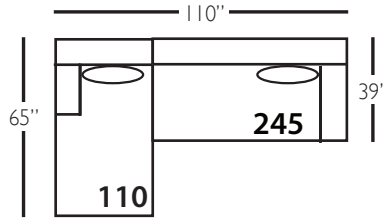

Bradford Sectional

P604-118 - RSE
P604-119 - LSE