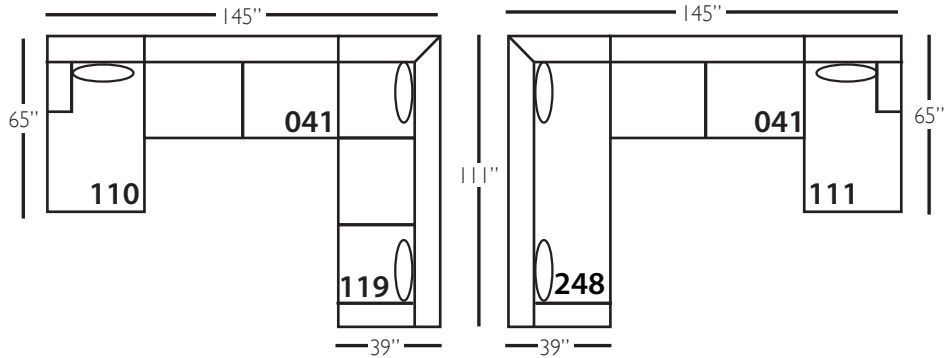

Bradford Sectional

P604-118 - RSE
P604-119 - LSE