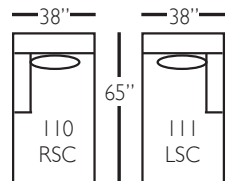

P604-241 - LAL

P604-110 - RSC
P604-111 - LSC