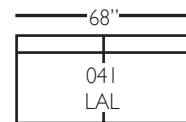

P604-041 - LAL