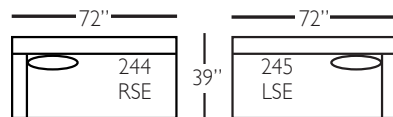

Bradford Sectional

Shown in fabric 17646-75. Throw pillow fabric 17646-75. Chocolate wood finish.

Pieces shown: P604-244, P604-010, and P604-245

Overall Height: 37" Seat Height: 22" Seat Depth: 23" Arm Height: 26"

Bradford Sectional

P604-118 - RSE
P604-119 - LSE

P604-248 - RSE
P604-249 - LSE

P604-041 - LAL

P604-241 - LAL

P604-114 - RSE
P604-115 - LSE

P604-244 - RSE
P604-255 - LSE

P604-010 - COR