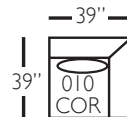

Bradford Sectional

Shown in fabric 17646-75. Throw pillow fabric 17646-75. Chocolate wood finish.

Pieces shown: P604-244, P604-010, and P604-245

Overall Height: 37" Seat Height: 22" Seat Depth: 23" Arm Height: 26"

Bradford Sectional

P604-118 - RSE
P604-119 - LSE

P604-248 - RSE
P604-249 - LSE

P604-041 - LAL

P604-241 - LAL

P604-114 - RSE
P604-115 - LSE

P604-244 - RSE
P604-255 - LSE

P604-010 - COR