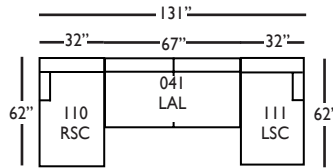

ECLECTIC.SPIRITED.WONDERFULLY COMFORTABLE.

OSLO • UPHOLSTERED

3-Seat End with Corner*
L97\"/>

3-Seat End*
L88\"/>

2-Seat End*
L60\"/>