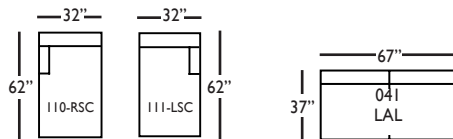

Oslo-114/115 Two Seat End
RSE/LSE
L60" D37" H36"

Oslo-116/117 Three Seat End
RSE/LSE
L88" D37" H36"

Oslo-118/119 Three Seat
End w/Corner - RSE/LSE
L97" D37" H36"

Seat Height 21"
Seat Depth 23"
Arm Height 25"

OSLO SECTIONAL COLLECTION					
	3-Seat End w/Corner 118/119	3-Seat End 116/117	Chaise 110/111	Large Armless 041	Two Seat End 114/115
Standard Features					
22" Down-Blend Throw Pillow (LTP)	x (2)	x	x	N/A	x
18" Down-Blend Throw Pillow (STP)	x	x	x	N/A	x
Wooden Leg Finish Options	x	x	x	x	x
Cloud Cushion	x	x	x	x	x
Sinuous Underconstruction	x	x	x	x	x
Options - See Price List for Prices					
Luxe Cushion	No Charge	No Charge	No Charge	No Charge	No Charge
Cloud Plus Cushion	x	x	x	x	x
Ordering Instructions					
To Order, Please write the following:	Oslo-118 RSE/119 LSE	Oslo-116 RSE/117 LSE	Oslo-110 RSC/111 LSC	Oslo-041	Oslo-114 RSE/115 LSE

Pattern Availability: RG, PS, NM, RS

ECLECTIC.SPIRITED.WONDERFULLY COMFORTABLE.

OSLO • UPHOLSTERED

3-Seat End with Corner*
L97\"/>

3-Seat End*
L88\"/>

2-Seat End*
L60\"/>

Chaise*
L32\"/>

Large Armless
L67\"/>