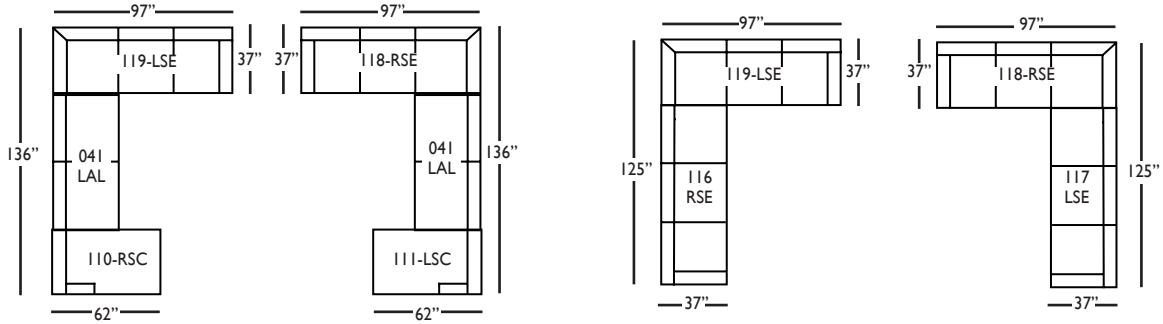

Oslo-114/115 Two Seat End
RSE/LSE
L60" D37" H36"

Oslo-116/117 Three Seat End
RSE/LSE
L88" D37" H36"

Oslo-118/119 Three Seat
End w/Corner - RSE/LSE
L97" D37" H36"

Seat Height 21"
Seat Depth 23"
Arm Height 25"

OSLO SECTIONAL COLLECTION					
	3-Seat End w/Corner 118/119	3-Seat End 116/117	Chaise 110/111	Large Armless 041	Two Seat End 114/115
Standard Features					
22" Down-Blend Throw Pillow (LTP)	x (2)	x	x	N/A	x
18" Down-Blend Throw Pillow (STP)	x	x	x	N/A	x
Wooden Leg Finish Options	x	x	x	x	x
Cloud Cushion	x	x	x	x	x
Sinuous Underconstruction	x	x	x	x	x
Options - See Price List for Prices					
Luxe Cushion	No Charge	No Charge	No Charge	No Charge	No Charge
Cloud Plus Cushion	x	x	x	x	x
Ordering Instructions					
To Order, Please write the following:	Oslo-118 RSE/119 LSE	Oslo-116 RSE/117 LSE	Oslo-110 RSC/111 LSC	Oslo-041	Oslo-114 RSE/115 LSE

Pattern Availability: RG, PS, NM, RS

ECLECTIC.SPIRITED.WONDERFULLY COMFORTABLE.

OSLO • UPHOLSTERED

3-Seat End with Corner*
L97\"/>

3-Seat End*
L88\"/>

2-Seat End*
L60\"/>

Chaise*
L32\"/>

Large Armless
L67\"/>