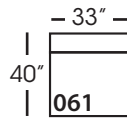

Seat Height 21"
Seat Depth 27"
Arm Height 24"

This is a suggested application. Application is subject to change.
Sizes and Dimensions will vary from piece to piece due to the individual hand craftsmanship used in every style we produce.
All furniture style names are for internal reference only, not intended for commercial use.

LILAH SLIP BENCH SECTIONAL COLLECTION

	Corner 010	Large Armless 241	Small Armless 061	Chaise 110/111	One Seated End 112/113	Two Seated End 244/245	Large Seated End 246/247	3 Seat End with Corner 248/249
Standard Features								
Cloud Cushion	x	x	x	x	x	x	x	x
Sinuous Underconstruction	x	x	x	x	x	x	x	x
Options - See Price List for Prices								
Luxe Cushion	No Charge	No Charge	No Charge	No Charge	No Charge	No Charge	No Charge	No Charge
Cloud Plus Cushion	x	x	x	x	x	x	x	x
Extra Pillows (XP) - 20" TP	x	N/A	N/A	x	x	x	x	x
Ordering Instructions								
To Order, Please write the following:	Lilah-Slip-010	Lilah-Slip-241	Lilah-Slip-061	Lilah-Slip-110 rsc/ 111 LSC	Lilah-Slip-112 rse/ 113 LSE	Lilah-Slip-244 rse/245 LSE	Lilah-Slip-246 rse/ 247 LSE	Lilah-Slip-248 rse/249 LSE

Corner
L39" D39" H35"

Large Armless
L65" D39" H35"

Small Armless
L33" D39" H35"

One Seat End*
L38" D39" H35"
**available as right or left seated*

Chaise*
L38" D67" H35"
**available as right or left seated*

Two Seat End*
L71" D39" H35"
**available as right or left seated*

Large Seat End*
L102" D39" H35"
**available as right or left seated*

Large Seat End with Corner*
L116" D39" H35"
**available as right or left seated*