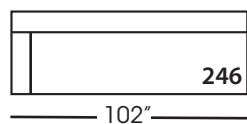

Corner
L39" D39" H35"

Large Armless
L65" D39" H35"

Small Armless
L33" D39" H35"

One Seat End*
L38" D39" H35"
**available as right or left seated*

Chaise*
L38" D67" H35"
**available as right or left seated*

Two Seat End*
L71" D39" H35"
**available as right or left seated*

Large Seat End*
L102" D39" H35"
**available as right or left seated*

Large Seat End with Corner*
L116" D39" H35"
**available as right or left seated*