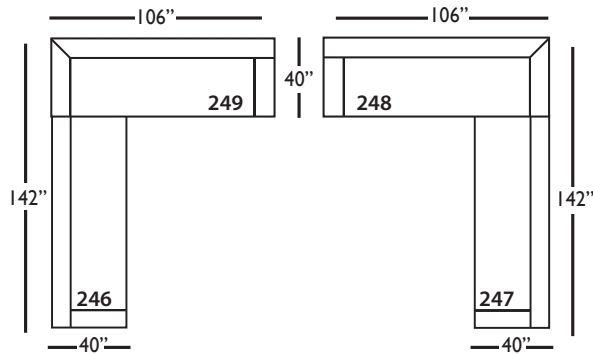

Seat Height 21"
Seat Depth 27"
Arm Height 24"

This is a suggested application. Application is subject to change.
Sizes and Dimensions will vary from piece to piece due to the individual hand craftsmanship used in every style we produce.
All furniture style names are for internal reference only, not intended for commercial use.

LILAH SLIP BENCH SECTIONAL COLLECTION

	Corner 010	Large Armless 241	Small Armless 061	Chaise 110/111	One Seated End 112/113	Two Seated End 244/245	Large Seated End 246/247	3 Seat End with Corner 248/249
Standard Features								
Cloud Cushion	x	x	x	x	x	x	x	x
Sinuous Underconstruction	x	x	x	x	x	x	x	x
Options - See Price List for Prices								
Luxe Cushion	No Charge	No Charge	No Charge	No Charge	No Charge	No Charge	No Charge	No Charge
Cloud Plus Cushion	x	x	x	x	x	x	x	x
Extra Pillows (XP) - 20" TP	x	N/A	N/A	x	x	x	x	x
Ordering Instructions								
To Order, Please write the following:	Lilah-Slip-010	Lilah-Slip-241	Lilah-Slip-061	Lilah-Slip-110 rsc/ 111 LSC	Lilah-Slip-112 rse/ 113 LSE	Lilah-Slip-244 rse/245 LSE	Lilah-Slip-246 rse/ 247 LSE	Lilah-Slip-248 rse/249 LSE

Corner
L39" D39" H35"

Large Armless
L65" D39" H35"

Small Armless
L33" D39" H35"

One Seat End*
L38" D39" H35"
**available as right or left seated*

Chaise*
L38" D67" H35"
**available as right or left seated*

Two Seat End*
L71" D39" H35"
**available as right or left seated*

Large Seat End*
L102" D39" H35"
**available as right or left seated*

Large Seat End with Corner*
L116" D39" H35"
**available as right or left seated*