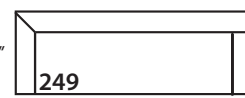

LILAH SLIP BENCH SECTIONAL COLLECTION

	Corner 010	Large Armless 241	Small Armless 061	Chaise 110/111	One Seated End 112/113	Two Seated End 244/245	Large Seated End 246/247	3 Seat End with Corner 248/249
Standard Features								
Cloud Cushion	x	x	x	x	x	x	x	x
Sinuous Underconstruction	x	x	x	x	x	x	x	x
Options - See Price List for Prices								
Luxe Cushion	No Charge	No Charge	No Charge	No Charge	No Charge	No Charge	No Charge	No Charge
Cloud Plus Cushion	x	x	x	x	x	x	x	x
Extra Pillows (XP) - 20" TP	x	N/A	N/A	x	x	x	x	x
Ordering Instructions								
To Order, Please write the following:	Lilah-Slip-010	Lilah-Slip-241	Lilah-Slip-061	Lilah-Slip-110 rsc/ 111 LSC	Lilah-Slip-112 rse/ 113 LSE	Lilah-Slip-244 rse/245 LSE	Lilah-Slip-246 rse/ 247 LSE	Lilah-Slip-248 rse/249 LSE

Corner
L39" D39" H35"

Large Armless
L65" D39" H35"

Small Armless
L33" D39" H35"

One Seat End*
L38" D39" H35"
**available as right or left seated*

Chaise*
L38" D67" H35"
**available as right or left seated*

Two Seat End*
L71" D39" H35"
**available as right or left seated*

Large Seat End*
L102" D39" H35"
**available as right or left seated*

Large Seat End with Corner*
L116" D39" H35"
**available as right or left seated*