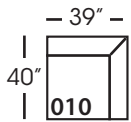

Seat Height 21"
Seat Depth 27"
Arm Height 24"

This is a suggested application. Application is subject to change.
Sizes and Dimensions will vary from piece to piece due to the individual hand craftsmanship used in every style we produce.
All furniture style names are for internal reference only, not intended for commercial use.

LILAH SLIP BENCH SECTIONAL COLLECTION

	Corner 010	Large Armless 241	Small Armless 061	Chaise 110/111	One Seated End 112/113	Two Seated End 244/245	Large Seated End 246/247	3 Seat End with Corner 248/249
Standard Features								
Cloud Cushion	x	x	x	x	x	x	x	x
Sinuous Underconstruction	x	x	x	x	x	x	x	x
Options - See Price List for Prices								
Luxe Cushion	No Charge	No Charge	No Charge	No Charge	No Charge	No Charge	No Charge	No Charge
Cloud Plus Cushion	x	x	x	x	x	x	x	x
Extra Pillows (XP) - 20" TP	x	N/A	N/A	x	x	x	x	x
Ordering Instructions								
To Order, Please write the following:	Lilah-Slip-010	Lilah-Slip-241	Lilah-Slip-061	Lilah-Slip-110 rsc/ 111 LSC	Lilah-Slip-112 rse/ 113 LSE	Lilah-Slip-244 rse/245 LSE	Lilah-Slip-246 rse/ 247 LSE	Lilah-Slip-248 rse/249 LSE

Corner
L39" D39" H35"

Large Armless
L65" D39" H35"

Small Armless
L33" D39" H35"

One Seat End*
L38" D39" H35"
**available as right or left seated*

Chaise*
L38" D67" H35"
**available as right or left seated*

Two Seat End*
L71" D39" H35"
**available as right or left seated*

Large Seat End*
L102" D39" H35"
**available as right or left seated*

Large Seat End with Corner*
L116" D39" H35"
**available as right or left seated*