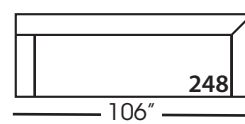

LILAH SLIP BENCH SECTIONAL COLLECTION

	Corner 010	Large Armless 241	Small Armless 061	Chaise 110/111	One Seated End 112/113	Two Seated End 244/245	Large Seated End 246/247	3 Seat End with Corner 248/249
Standard Features								
Cloud Cushion	x	x	x	x	x	x	x	x
Sinuous Underconstruction	x	x	x	x	x	x	x	x
Options - See Price List for Prices								
Luxe Cushion	No Charge	No Charge	No Charge	No Charge	No Charge	No Charge	No Charge	No Charge
Cloud Plus Cushion	x	x	x	x	x	x	x	x
Extra Pillows (XP) - 20" TP	x	N/A	N/A	x	x	x	x	x
Ordering Instructions								
To Order, Please write the following:	Lilah-Slip-010	Lilah-Slip-241	Lilah-Slip-061	Lilah-Slip-110 rsc/ 111 LSC	Lilah-Slip-112 rse/ 113 LSE	Lilah-Slip-244 rse/245 LSE	Lilah-Slip-246 rse/ 247 LSE	Lilah-Slip-248 rse/249 LSE

Corner
L39" D39" H35"

Large Armless
L65" D39" H35"

Small Armless
L33" D39" H35"

One Seat End*
L38" D39" H35"
**available as right or left seated*

Chaise*
L38" D67" H35"
**available as right or left seated*

Two Seat End*
L71" D39" H35"
**available as right or left seated*

Large Seat End*
L102" D39" H35"
**available as right or left seated*

Large Seat End with Corner*
L116" D39" H35"
**available as right or left seated*