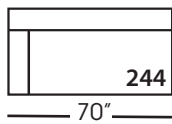

LILAH SLIP BENCH SECTIONAL COLLECTION

	Corner 010	Large Armless 241	Small Armless 061	Chaise 110/111	One Seated End 112/113	Two Seated End 244/245	Large Seated End 246/247	3 Seat End with Corner 248/249
Standard Features								
Cloud Cushion	x	x	x	x	x	x	x	x
Sinuous Underconstruction	x	x	x	x	x	x	x	x
Options - See Price List for Prices								
Luxe Cushion	No Charge	No Charge	No Charge	No Charge	No Charge	No Charge	No Charge	No Charge
Cloud Plus Cushion	x	x	x	x	x	x	x	x
Extra Pillows (XP) - 20" TP	x	N/A	N/A	x	x	x	x	x
Ordering Instructions								
To Order, Please write the following:	Lilah-Slip-010	Lilah-Slip-241	Lilah-Slip-061	Lilah-Slip-110 rsc/ 111 LSC	Lilah-Slip-112 rse/ 113 LSE	Lilah-Slip-244 rse/245 LSE	Lilah-Slip-246 rse/ 247 LSE	Lilah-Slip-248 rse/249 LSE

Corner
L39" D39" H35"

Large Armless
L65" D39" H35"

Small Armless
L33" D39" H35"

One Seat End*
L38" D39" H35"
**available as right or left seated*

Chaise*
L38" D67" H35"
**available as right or left seated*

Two Seat End*
L71" D39" H35"
**available as right or left seated*

Large Seat End*
L102" D39" H35"
**available as right or left seated*

Large Seat End with Corner*
L116" D39" H35"
**available as right or left seated*