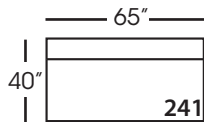

LILAH SLIP BENCH SECTIONAL COLLECTION

	Corner 010	Large Armless 241	Small Armless 061	Chaise 110/111	One Seated End 112/113	Two Seated End 244/245	Large Seated End 246/247	3 Seat End with Corner 248/249
Standard Features								
Cloud Cushion	x	x	x	x	x	x	x	x
Sinuous Underconstruction	x	x	x	x	x	x	x	x
Options - See Price List for Prices								
Luxe Cushion	No Charge	No Charge	No Charge	No Charge	No Charge	No Charge	No Charge	No Charge
Cloud Plus Cushion	x	x	x	x	x	x	x	x
Extra Pillows (XP) - 20" TP	x	N/A	N/A	x	x	x	x	x
Ordering Instructions								
To Order, Please write the following:	Lilah-Slip-010	Lilah-Slip-241	Lilah-Slip-061	Lilah-Slip-110 rsc/ 111 LSC	Lilah-Slip-112 rse/ 113 LSE	Lilah-Slip-244 rse/245 LSE	Lilah-Slip-246 rse/ 247 LSE	Lilah-Slip-248 rse/249 LSE

Corner
L39" D39" H35"

Large Armless
L65" D39" H35"

Small Armless
L33" D39" H35"

One Seat End*
L38" D39" H35"
**available as right or left seated*

Chaise*
L38" D67" H35"
**available as right or left seated*

Two Seat End*
L71" D39" H35"
**available as right or left seated*

Large Seat End*
L102" D39" H35"
**available as right or left seated*

Large Seat End with Corner*
L116" D39" H35"
**available as right or left seated*