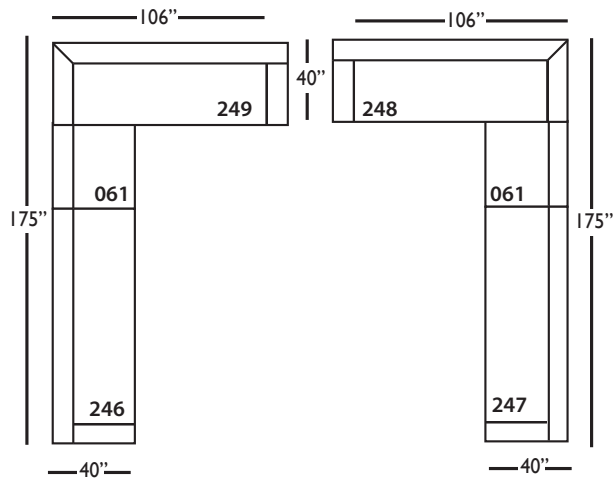

Seat Height 21"
Seat Depth 27"
Arm Height 24"

This is a suggested application. Application is subject to change.
Sizes and Dimensions will vary from piece to piece due to the individual hand craftsmanship used in every style we produce.
All furniture style names are for internal reference only, not intended for commercial use.

LILAH SLIP BENCH SECTIONAL COLLECTION

	Corner 010	Large Armless 241	Small Armless 061	Chaise 110/111	One Seated End 112/113	Two Seated End 244/245	Large Seated End 246/247	3 Seat End with Corner 248/249
Standard Features								
Cloud Cushion	x	x	x	x	x	x	x	x
Sinuous Underconstruction	x	x	x	x	x	x	x	x
Options - See Price List for Prices								
Luxe Cushion	No Charge	No Charge	No Charge	No Charge	No Charge	No Charge	No Charge	No Charge
Cloud Plus Cushion	x	x	x	x	x	x	x	x
Extra Pillows (XP) - 20" TP	x	N/A	N/A	x	x	x	x	x
Ordering Instructions								
To Order, Please write the following:	Lilah-Slip-010	Lilah-Slip-241	Lilah-Slip-061	Lilah-Slip-110 rsc/ 111 LSC	Lilah-Slip-112 rse/ 113 LSE	Lilah-Slip-244 rse/245 LSE	Lilah-Slip-246 rse/ 247 LSE	Lilah-Slip-248 rse/249 LSE

Corner
L39" D39" H35"

Large Armless
L65" D39" H35"

Small Armless
L33" D39" H35"

One Seat End*
L38" D39" H35"
**available as right or left seated*

Chaise*
L38" D67" H35"
**available as right or left seated*

Two Seat End*
L71" D39" H35"
**available as right or left seated*

Large Seat End*
L102" D39" H35"
**available as right or left seated*

Large Seat End with Corner*
L116" D39" H35"
**available as right or left seated*