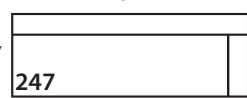

Corner
L39" D39" H35"

Large Armless
L65" D39" H35"

Small Armless
L33" D39" H35"

One Seat End*
L38" D39" H35"
**available as right or left seated*

Chaise*
L38" D67" H35"
**available as right or left seated*

Two Seat End*
L71" D39" H35"
**available as right or left seated*

Large Seat End*
L102" D39" H35"
**available as right or left seated*

Large Seat End with Corner*
L116" D39" H35"
**available as right or left seated*