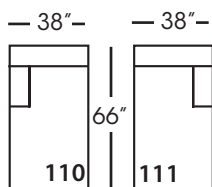

Seat Height 21"
Seat Depth 27"
Arm Height 24"

This is a suggested application. Application is subject to change.
Sizes and Dimensions will vary from piece to piece due to the individual hand craftsmanship used in every style we produce.
All furniture style names are for internal reference only, not intended for commercial use.

LILAH SLIP BENCH SECTIONAL COLLECTION

	Corner 010	Large Armless 241	Small Armless 061	Chaise 110/111	One Seated End 112/113	Two Seated End 244/245	Large Seated End 246/247	3 Seat End with Corner 248/249
Standard Features								
Cloud Cushion	x	x	x	x	x	x	x	x
Sinuous Underconstruction	x	x	x	x	x	x	x	x
Options - See Price List for Prices								
Luxe Cushion	No Charge	No Charge	No Charge	No Charge	No Charge	No Charge	No Charge	No Charge
Cloud Plus Cushion	x	x	x	x	x	x	x	x
Extra Pillows (XP) - 20" TP	x	N/A	N/A	x	x	x	x	x
Ordering Instructions								
To Order, Please write the following:	Lilah-Slip-010	Lilah-Slip-241	Lilah-Slip-061	Lilah-Slip-110 rsc/ 111 LSC	Lilah-Slip-112 rse/ 113 LSE	Lilah-Slip-244 rse/245 LSE	Lilah-Slip-246 rse/ 247 LSE	Lilah-Slip-248 rse/249 LSE

Corner
L39" D39" H35"

Large Armless
L65" D39" H35"

Small Armless
L33" D39" H35"

One Seat End*
L38" D39" H35"
**available as right or left seated*

Chaise*
L38" D67" H35"
**available as right or left seated*

Two Seat End*
L71" D39" H35"
**available as right or left seated*

Large Seat End*
L102" D39" H35"
**available as right or left seated*

Large Seat End with Corner*
L116" D39" H35"
**available as right or left seated*