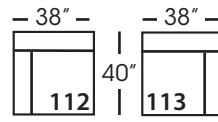

LILAH SLIP BENCH SECTIONAL COLLECTION

	Corner 010	Large Armless 241	Small Armless 061	Chaise 110/111	One Seated End 112/113	Two Seated End 244/245	Large Seated End 246/247	3 Seat End with Corner 248/249
Standard Features								
Cloud Cushion	x	x	x	x	x	x	x	x
Sinuous Underconstruction	x	x	x	x	x	x	x	x
Options - See Price List for Prices								
Luxe Cushion	No Charge	No Charge	No Charge	No Charge	No Charge	No Charge	No Charge	No Charge
Cloud Plus Cushion	x	x	x	x	x	x	x	x
Extra Pillows (XP) - 20" TP	x	N/A	N/A	x	x	x	x	x
Ordering Instructions								
To Order, Please write the following:	Lilah-Slip-010	Lilah-Slip-241	Lilah-Slip-061	Lilah-Slip-110 rsc/ 111 LSC	Lilah-Slip-112 rse/ 113 LSE	Lilah-Slip-244 rse/245 LSE	Lilah-Slip-246 rse/ 247 LSE	Lilah-Slip-248 rse/249 LSE

Pattern Availability: RG, PS, NM, RS

NOTE: PS, NM, & RS pattern types will have seams on bench cushions, skirt, in-back, and outback at cushion breaks.

ECLECTIC.SPIRITED.WONDERFULLY COMFORTABLE.

LILAH BENCH • SLIPCOVER • LOOSE PILLOW BACK

Corner
L39" D39" H35"

Large Armless
L65" D39" H35"

Small Armless
L33" D39" H35"

One Seat End*
L38" D39" H35"
**available as right or left seated*

Chaise*
L38" D67" H35"
**available as right or left seated*

Two Seat End*
L71" D39" H35"
**available as right or left seated*

Large Seat End*
L102" D39" H35"
**available as right or left seated*

Large Seat End with Corner*
L116" D39" H35"
**available as right or left seated*