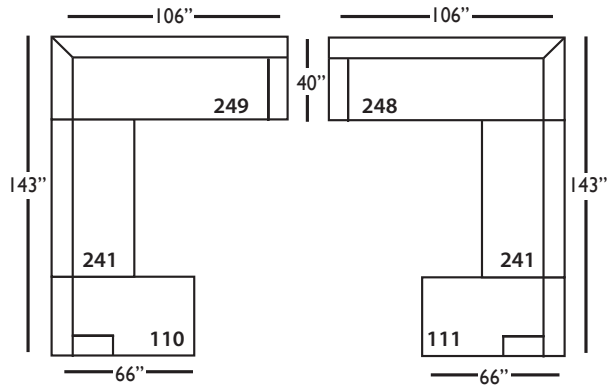

Seat Height 21"
Seat Depth 27"
Arm Height 24"

This is a suggested application. Application is subject to change.
Sizes and Dimensions will vary from piece to piece due to the individual hand craftsmanship used in every style we produce.
All furniture style names are for internal reference only, not intended for commercial use.

LILAH SLIP BENCH SECTIONAL COLLECTION

	Corner 010	Large Armless 241	Small Armless 061	Chaise 110/111	One Seated End 112/113	Two Seated End 244/245	Large Seated End 246/247	3 Seat End with Corner 248/249
Standard Features								
Cloud Cushion	x	x	x	x	x	x	x	x
Sinuous Underconstruction	x	x	x	x	x	x	x	x
Options - See Price List for Prices								
Luxe Cushion	No Charge	No Charge	No Charge	No Charge	No Charge	No Charge	No Charge	No Charge
Cloud Plus Cushion	x	x	x	x	x	x	x	x
Extra Pillows (XP) - 20" TP	x	N/A	N/A	x	x	x	x	x
Ordering Instructions								
To Order, Please write the following:	Lilah-Slip-010	Lilah-Slip-241	Lilah-Slip-061	Lilah-Slip-110 rsc/ 111 LSC	Lilah-Slip-112 rse/ 113 LSE	Lilah-Slip-244 rse/245 LSE	Lilah-Slip-246 rse/ 247 LSE	Lilah-Slip-248 rse/249 LSE

Corner
L39" D39" H35"

Large Armless
L65" D39" H35"

Small Armless
L33" D39" H35"

One Seat End*
L38" D39" H35"
**available as right or left seated*

Chaise*
L38" D67" H35"
**available as right or left seated*

Two Seat End*
L71" D39" H35"
**available as right or left seated*

Large Seat End*
L102" D39" H35"
**available as right or left seated*

Large Seat End with Corner*
L116" D39" H35"
**available as right or left seated*