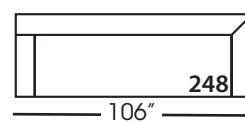

Seat Height 21"
Seat Depth 27"
Arm Height 24"

LILAH SLIP BENCH SECTIONAL COLLECTION

| | Corner 010 | Large Armless 241 | Small Armless 061 | Chaise 110/111 | One Seated End 112/113 | Two Seated End 244/245 | Large Seated End 246/247 | 3 Seat End with Corner 248/249 |
|--|----------------|----------------------|----------------------|--------------------------------|--------------------------------|----------------------------|--------------------------------|-----------------------------------|
| Standard Features | | | | | | | | |
| Cloud Cushion | x | x | x | x | x | x | x | x |
| Sinuous Underconstruction | x | x | x | x | x | x | x | x |
| Options - See Price List for Prices | | | | | | | | |
| Luxe Cushion | No Charge | No Charge | No Charge | No Charge | No Charge | No Charge | No Charge | No Charge |
| Cloud Plus Cushion | x | x | x | x | x | x | x | x |
| Extra Pillows (XP) - 20" TP | x | N/A | N/A | x | x | x | x | x |
| Ordering Instructions | | | | | | | | |
| To Order, Please write the following: | Lilah-Slip-010 | Lilah-Slip-241 | Lilah-Slip-061 | Lilah-Slip-110 rsc/ 111 LSC | Lilah-Slip-112 rse/ 113 LSE | Lilah-Slip-244 rse/245 LSE | Lilah-Slip-246 rse/ 247 LSE | Lilah-Slip-248 rse/249 LSE |

Corner
L39\"/>

Large Armless
L65\"/>

Small Armless
L33\"/>

One Seat End*
L38\"/>

Chaise*
L38\"/>

Two Seat End*
L71\"/>

Large Seat End*
L84\"/>

Large Seat End with Corner*
L116\"/>