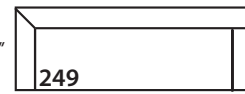

Seat Height 21"
Seat Depth 27"
Arm Height 24"

LILAH SLIP BENCH SECTIONAL COLLECTION

| | Corner 010 | Large Armless 241 | Small Armless 061 | Chaise 110/111 | One Seated End 112/113 | Two Seated End 244/245 | Large Seated End 246/247 | 3 Seat End with Corner 248/249 |
|--|----------------|----------------------|----------------------|--------------------------------|--------------------------------|----------------------------|--------------------------------|-----------------------------------|
| Standard Features | | | | | | | | |
| Cloud Cushion | x | x | x | x | x | x | x | x |
| Sinuous Underconstruction | x | x | x | x | x | x | x | x |
| Options - See Price List for Prices | | | | | | | | |
| Luxe Cushion | No Charge | No Charge | No Charge | No Charge | No Charge | No Charge | No Charge | No Charge |
| Cloud Plus Cushion | x | x | x | x | x | x | x | x |
| Extra Pillows (XP) - 20" TP | x | N/A | N/A | x | x | x | x | x |
| Ordering Instructions | | | | | | | | |
| To Order, Please write the following: | Lilah-Slip-010 | Lilah-Slip-241 | Lilah-Slip-061 | Lilah-Slip-110 rsc/ 111 LSC | Lilah-Slip-112 rse/ 113 LSE | Lilah-Slip-244 rse/245 LSE | Lilah-Slip-246 rse/ 247 LSE | Lilah-Slip-248 rse/249 LSE |

Corner
L39\"/>

Large Armless
L65\"/>

Small Armless
L33\"/>

One Seat End*
L38\"/>

Chaise*
L38\"/>

Two Seat End*
L71\"/>

Large Seat End*
L84\"/>

Large Seat End with Corner*
L116\"/>