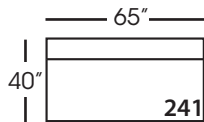

Seat Height 21"
Seat Depth 27"
Arm Height 24"

LILAH SLIP BENCH SECTIONAL COLLECTION

| | Corner 010 | Large Armless 241 | Small Armless 061 | Chaise 110/111 | One Seated End 112/113 | Two Seated End 244/245 | Large Seated End 246/247 | 3 Seat End with Corner 248/249 |
|--|----------------|----------------------|----------------------|--------------------------------|--------------------------------|----------------------------|--------------------------------|-----------------------------------|
| Standard Features | | | | | | | | |
| Cloud Cushion | x | x | x | x | x | x | x | x |
| Sinuous Underconstruction | x | x | x | x | x | x | x | x |
| Options - See Price List for Prices | | | | | | | | |
| Luxe Cushion | No Charge | No Charge | No Charge | No Charge | No Charge | No Charge | No Charge | No Charge |
| Cloud Plus Cushion | x | x | x | x | x | x | x | x |
| Extra Pillows (XP) - 20" TP | x | N/A | N/A | x | x | x | x | x |
| Ordering Instructions | | | | | | | | |
| To Order, Please write the following: | Lilah-Slip-010 | Lilah-Slip-241 | Lilah-Slip-061 | Lilah-Slip-110 rsc/ 111 LSC | Lilah-Slip-112 rse/ 113 LSE | Lilah-Slip-244 rse/245 LSE | Lilah-Slip-246 rse/ 247 LSE | Lilah-Slip-248 rse/249 LSE |

Pattern Availability: RG, PS, NM, RS

NOTE: PS, NM, & RS pattern types will have seams on bench cushions, skirt, in-back, and outback at cushion breaks.

ECLECTIC.SPIRITED.WONDERFULLY COMFORTABLE.

LILAH BENCH • SLIPCOVER • LOOSE PILLOW BACK

Corner
L39\"/>

Large Armless
L65\"/>

Small Armless
L33\"/>

One Seat End*
L38\"/>

Chaise*
L38\"/>

Two Seat End*
L71\"/>

Large Seat End*
L84\"/>

Large Seat End with Corner*
L116\"/>