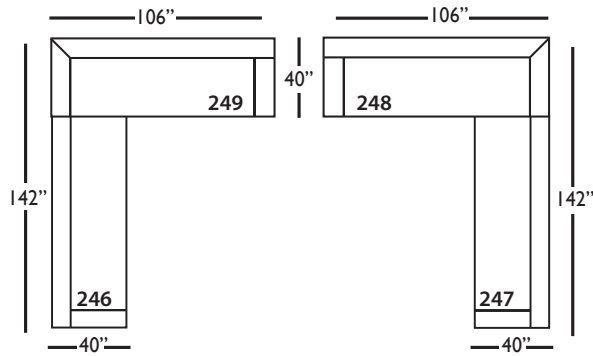

Lilah-Slip-241
Large Armless Bench Cushion
L65" D40" H38"

Lilah-Slip-061
Small Armless
L33" D40" H38"

Lilah-Slip-110/111
Right/Left Seated Chaise
L38" D66" H38"
Seat Depth 50"

Lilah-Slip-112/113
Right/Left Seated Arm Single
Seat End
L38" D40" H38"

Lilah-Slip-244/245
Right/Left Seated Small Seated
Arm Bench Seat
L70" D40" H38"

Lilah-Slip-246/247
Right/Left Seated Large Arm
Bench Seat
L102" D40" H38"

Lilah-Slip-248/249
Right/Left Seated Arm Bench
Seat with Corner
L106" D40" H38"

Seat Height 21"
Seat Depth 27"
Arm Height 24"

LILAH SLIP BENCH SECTIONAL COLLECTION

| | Corner 010 | Large Armless 241 | Small Armless 061 | Chaise 110/111 | One Seated End 112/113 | Two Seated End 244/245 | Large Seated End 246/247 | 3 Seat End with Corner 248/249 |
|--|----------------|----------------------|----------------------|--------------------------------|--------------------------------|----------------------------|--------------------------------|-----------------------------------|
| Standard Features | | | | | | | | |
| Cloud Cushion | x | x | x | x | x | x | x | x |
| Sinuous Underconstruction | x | x | x | x | x | x | x | x |
| Options - See Price List for Prices | | | | | | | | |
| Luxe Cushion | No Charge | No Charge | No Charge | No Charge | No Charge | No Charge | No Charge | No Charge |
| Cloud Plus Cushion | x | x | x | x | x | x | x | x |
| Extra Pillows (XP) - 20" TP | x | N/A | N/A | x | x | x | x | x |
| Ordering Instructions | | | | | | | | |
| To Order, Please write the following: | Lilah-Slip-010 | Lilah-Slip-241 | Lilah-Slip-061 | Lilah-Slip-110 rsc/ 111 LSC | Lilah-Slip-112 rse/ 113 LSE | Lilah-Slip-244 rse/245 LSE | Lilah-Slip-246 rse/ 247 LSE | Lilah-Slip-248 rse/249 LSE |

Corner
L39\"/>

Large Armless
L65\"/>

Small Armless
L33\"/>

One Seat End*
L38\"/>

Chaise*
L38\"/>

Two Seat End*
L71\"/>

Large Seat End*
L84\"/>

Large Seat End with Corner*
L116\"/>