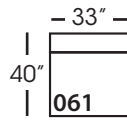

Lilah-Slip-244/245
Right/Left Seated Small Seated
Arm Bench Seat
L70" D40" H38"

Lilah-Slip-246/247
Right/Left Seated Large Arm
Bench Seat
L102" D40" H38"

Lilah-Slip-248/249
Right/Left Seated Arm Bench
Seat with Corner
L106" D40" H38"

Seat Height 21"
Seat Depth 27"
Arm Height 24"

LILAH SLIP BENCH SECTIONAL COLLECTION

| | Corner 010 | Large Armless 241 | Small Armless 061 | Chaise 110/111 | One Seated End 112/113 | Two Seated End 244/245 | Large Seated End 246/247 | 3 Seat End with Corner 248/249 |
|--|----------------|----------------------|----------------------|--------------------------------|--------------------------------|----------------------------|--------------------------------|-----------------------------------|
| Standard Features | | | | | | | | |
| Cloud Cushion | x | x | x | x | x | x | x | x |
| Sinuous Underconstruction | x | x | x | x | x | x | x | x |
| Options - See Price List for Prices | | | | | | | | |
| Luxe Cushion | No Charge | No Charge | No Charge | No Charge | No Charge | No Charge | No Charge | No Charge |
| Cloud Plus Cushion | x | x | x | x | x | x | x | x |
| Extra Pillows (XP) - 20" TP | x | N/A | N/A | x | x | x | x | x |
| Ordering Instructions | | | | | | | | |
| To Order, Please write the following: | Lilah-Slip-010 | Lilah-Slip-241 | Lilah-Slip-061 | Lilah-Slip-110 rsc/ 111 LSC | Lilah-Slip-112 rse/ 113 LSE | Lilah-Slip-244 rse/245 LSE | Lilah-Slip-246 rse/ 247 LSE | Lilah-Slip-248 rse/249 LSE |

Pattern Availability: RG, PS, NM, RS

NOTE: PS, NM, & RS pattern types will have seams on bench cushions, skirt, in-back, and outback at cushion breaks.

ECLECTIC.SPIRITED.WONDERFULLY COMFORTABLE.

LILAH BENCH • SLIPCOVER • LOOSE PILLOW BACK

Corner
L39\"/>

Large Armless
L65\"/>

Small Armless
L33\"/>

One Seat End*
L38\"/>

Chaise*
L38\"/>

Two Seat End*
L71\"/>

Large Seat End*
L84\"/>

Large Seat End with Corner*
L116\"/>