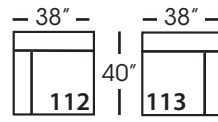

Lilah-Slip-244/245
Right/Left Seated Small Seated
Arm Bench Seat
L70" D40" H38"

Lilah-Slip-246/247
Right/Left Seated Large Arm
Bench Seat
L102" D40" H38"

Lilah-Slip-248/249
Right/Left Seated Arm Bench
Seat with Corner
L106" D40" H38"

Seat Height 21"
Seat Depth 27"
Arm Height 24"

LILAH SLIP BENCH SECTIONAL COLLECTION

| | Corner 010 | Large Armless 241 | Small Armless 061 | Chaise 110/111 | One Seated End 112/113 | Two Seated End 244/245 | Large Seated End 246/247 | 3 Seat End with Corner 248/249 |
|--|----------------|----------------------|----------------------|--------------------------------|--------------------------------|----------------------------|--------------------------------|-----------------------------------|
| Standard Features | | | | | | | | |
| Cloud Cushion | x | x | x | x | x | x | x | x |
| Sinuous Underconstruction | x | x | x | x | x | x | x | x |
| Options - See Price List for Prices | | | | | | | | |
| Luxe Cushion | No Charge | No Charge | No Charge | No Charge | No Charge | No Charge | No Charge | No Charge |
| Cloud Plus Cushion | x | x | x | x | x | x | x | x |
| Extra Pillows (XP) - 20" TP | x | N/A | N/A | x | x | x | x | x |
| Ordering Instructions | | | | | | | | |
| To Order, Please write the following: | Lilah-Slip-010 | Lilah-Slip-241 | Lilah-Slip-061 | Lilah-Slip-110 rsc/ 111 LSC | Lilah-Slip-112 rse/ 113 LSE | Lilah-Slip-244 rse/245 LSE | Lilah-Slip-246 rse/ 247 LSE | Lilah-Slip-248 rse/249 LSE |

Pattern Availability: RG, PS, NM, RS

NOTE: PS, NM, & RS pattern types will have seams on bench cushions, skirt, in-back, and outback at cushion breaks.

ECLECTIC.SPIRITED.WONDERFULLY COMFORTABLE.

LILAH BENCH • SLIPCOVER • LOOSE PILLOW BACK

Corner
L39\"/>

Large Armless
L65\"/>

Small Armless
L33\"/>

One Seat End*
L38\"/>

Chaise*
L38\"/>

Two Seat End*
L71\"/>

Large Seat End*
L84\"/>

Large Seat End with Corner*
L116\"/>