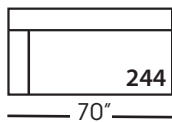

Seat Height 21"
Seat Depth 27"
Arm Height 24"

LILAH SLIP BENCH SECTIONAL COLLECTION

| | Corner 010 | Large Armless 241 | Small Armless 061 | Chaise 110/111 | One Seated End 112/113 | Two Seated End 244/245 | Large Seated End 246/247 | 3 Seat End with Corner 248/249 |
|--|----------------|----------------------|----------------------|--------------------------------|--------------------------------|----------------------------|--------------------------------|-----------------------------------|
| Standard Features | | | | | | | | |
| Cloud Cushion | x | x | x | x | x | x | x | x |
| Sinuous Underconstruction | x | x | x | x | x | x | x | x |
| Options - See Price List for Prices | | | | | | | | |
| Luxe Cushion | No Charge | No Charge | No Charge | No Charge | No Charge | No Charge | No Charge | No Charge |
| Cloud Plus Cushion | x | x | x | x | x | x | x | x |
| Extra Pillows (XP) - 20" TP | x | N/A | N/A | x | x | x | x | x |
| Ordering Instructions | | | | | | | | |
| To Order, Please write the following: | Lilah-Slip-010 | Lilah-Slip-241 | Lilah-Slip-061 | Lilah-Slip-110 rsc/ 111 LSC | Lilah-Slip-112 rse/ 113 LSE | Lilah-Slip-244 rse/245 LSE | Lilah-Slip-246 rse/ 247 LSE | Lilah-Slip-248 rse/249 LSE |

Corner
L39\"/>

Large Armless
L65\"/>

Small Armless
L33\"/>

One Seat End*
L38\"/>

Chaise*
L38\"/>

Two Seat End*
L71\"/>

Large Seat End*
L84\"/>

Large Seat End with Corner*
L116\"/>