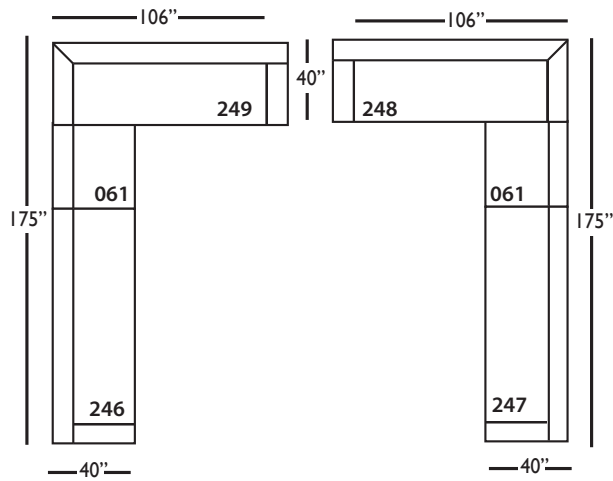

Lilah-Slip-241
Large Armless Bench Cushion
L65" D40" H38"

Lilah-Slip-061
Small Armless
L33" D40" H38"

Lilah-Slip-110/111
Right/Left Seated Chaise
L38" D66" H38"
Seat Depth 50"

Lilah-Slip-112/113
Right/Left Seated Arm Single
Seat End
L38" D40" H38"

Lilah-Slip-244/245
Right/Left Seated Small Seated
Arm Bench Seat
L70" D40" H38"

Lilah-Slip-246/247
Right/Left Seated Large Arm
Bench Seat
L102" D40" H38"

Lilah-Slip-248/249
Right/Left Seated Arm Bench
Seat with Corner
L106" D40" H38"

Seat Height 21"
Seat Depth 27"
Arm Height 24"

LILAH SLIP BENCH SECTIONAL COLLECTION

| | Corner 010 | Large Armless 241 | Small Armless 061 | Chaise 110/111 | One Seated End 112/113 | Two Seated End 244/245 | Large Seated End 246/247 | 3 Seat End with Corner 248/249 |
|--|----------------|----------------------|----------------------|--------------------------------|--------------------------------|----------------------------|--------------------------------|-----------------------------------|
| Standard Features | | | | | | | | |
| Cloud Cushion | x | x | x | x | x | x | x | x |
| Sinuous Underconstruction | x | x | x | x | x | x | x | x |
| Options - See Price List for Prices | | | | | | | | |
| Luxe Cushion | No Charge | No Charge | No Charge | No Charge | No Charge | No Charge | No Charge | No Charge |
| Cloud Plus Cushion | x | x | x | x | x | x | x | x |
| Extra Pillows (XP) - 20" TP | x | N/A | N/A | x | x | x | x | x |
| Ordering Instructions | | | | | | | | |
| To Order, Please write the following: | Lilah-Slip-010 | Lilah-Slip-241 | Lilah-Slip-061 | Lilah-Slip-110 rsc/ 111 LSC | Lilah-Slip-112 rse/ 113 LSE | Lilah-Slip-244 rse/245 LSE | Lilah-Slip-246 rse/ 247 LSE | Lilah-Slip-248 rse/249 LSE |

Corner
L39\"/>

Large Armless
L65\"/>

Small Armless
L33\"/>

One Seat End*
L38\"/>

Chaise*
L38\"/>

Two Seat End*
L71\"/>

Large Seat End*
L84\"/>

Large Seat End with Corner*
L116\"/>