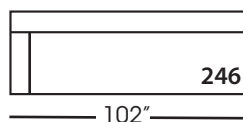

Seat Height 21"
Seat Depth 27"
Arm Height 24"

LILAH SLIP BENCH SECTIONAL COLLECTION

| | Corner 010 | Large Armless 241 | Small Armless 061 | Chaise 110/111 | One Seated End 112/113 | Two Seated End 244/245 | Large Seated End 246/247 | 3 Seat End with Corner 248/249 |
|--|----------------|----------------------|----------------------|--------------------------------|--------------------------------|----------------------------|--------------------------------|-----------------------------------|
| Standard Features | | | | | | | | |
| Cloud Cushion | x | x | x | x | x | x | x | x |
| Sinuous Underconstruction | x | x | x | x | x | x | x | x |
| Options - See Price List for Prices | | | | | | | | |
| Luxe Cushion | No Charge | No Charge | No Charge | No Charge | No Charge | No Charge | No Charge | No Charge |
| Cloud Plus Cushion | x | x | x | x | x | x | x | x |
| Extra Pillows (XP) - 20" TP | x | N/A | N/A | x | x | x | x | x |
| Ordering Instructions | | | | | | | | |
| To Order, Please write the following: | Lilah-Slip-010 | Lilah-Slip-241 | Lilah-Slip-061 | Lilah-Slip-110 rsc/ 111 LSC | Lilah-Slip-112 rse/ 113 LSE | Lilah-Slip-244 rse/245 LSE | Lilah-Slip-246 rse/ 247 LSE | Lilah-Slip-248 rse/249 LSE |

Corner
L39\"/>

Large Armless
L65\"/>

Small Armless
L33\"/>

One Seat End*
L38\"/>

Chaise*
L38\"/>

Two Seat End*
L71\"/>

Large Seat End*
L84\"/>

Large Seat End with Corner*
L116\"/>