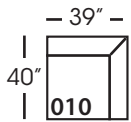

ECLECTIC.SPIRITED.WONDERFULLY COMFORTABLE.

LILAH BENCH • SLIPCOVER • LOOSE PILLOW BACK

Corner
L39\"/>