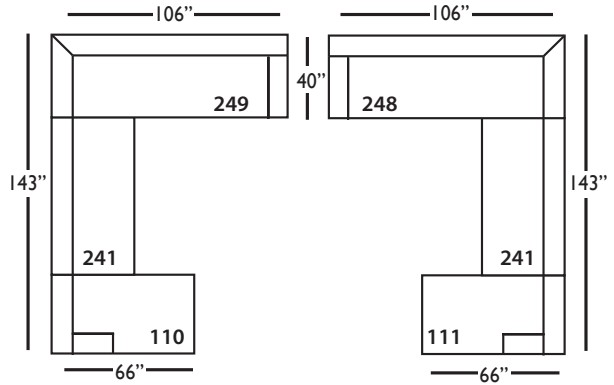

Lilah-Slip-241
Large Armless Bench Cushion
L65" D40" H38"

Lilah-Slip-061
Small Armless
L33" D40" H38"

Lilah-Slip-110/111
Right/Left Seated Chaise
L38" D66" H38"
Seat Depth 50"

Lilah-Slip-112/113
Right/Left Seated Arm Single
Seat End
L38" D40" H38"

Lilah-Slip-244/245
Right/Left Seated Small Seated
Arm Bench Seat
L70" D40" H38"

Lilah-Slip-246/247
Right/Left Seated Large Arm
Bench Seat
L102" D40" H38"

Lilah-Slip-248/249
Right/Left Seated Arm Bench
Seat with Corner
L106" D40" H38"

Seat Height 21"
Seat Depth 27"
Arm Height 24"

LILAH SLIP BENCH SECTIONAL COLLECTION

| | Corner 010 | Large Armless 241 | Small Armless 061 | Chaise 110/111 | One Seated End 112/113 | Two Seated End 244/245 | Large Seated End 246/247 | 3 Seat End with Corner 248/249 |
|--|----------------|----------------------|----------------------|--------------------------------|--------------------------------|----------------------------|--------------------------------|-----------------------------------|
| Standard Features | | | | | | | | |
| Cloud Cushion | x | x | x | x | x | x | x | x |
| Sinuous Underconstruction | x | x | x | x | x | x | x | x |
| Options - See Price List for Prices | | | | | | | | |
| Luxe Cushion | No Charge | No Charge | No Charge | No Charge | No Charge | No Charge | No Charge | No Charge |
| Cloud Plus Cushion | x | x | x | x | x | x | x | x |
| Extra Pillows (XP) - 20" TP | x | N/A | N/A | x | x | x | x | x |
| Ordering Instructions | | | | | | | | |
| To Order, Please write the following: | Lilah-Slip-010 | Lilah-Slip-241 | Lilah-Slip-061 | Lilah-Slip-110 rsc/ 111 LSC | Lilah-Slip-112 rse/ 113 LSE | Lilah-Slip-244 rse/245 LSE | Lilah-Slip-246 rse/ 247 LSE | Lilah-Slip-248 rse/249 LSE |

Corner
L39\"/>

Large Armless
L65\"/>

Small Armless
L33\"/>

One Seat End*
L38\"/>

Chaise*
L38\"/>

Two Seat End*
L71\"/>

Large Seat End*
L84\"/>

Large Seat End with Corner*
L116\"/>