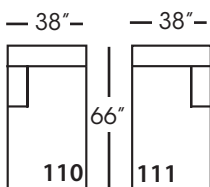

Lilah-Slip-241
Large Armless Bench Cushion
L65" D40" H38"

Lilah-Slip-061
Small Armless
L33" D40" H38"

Lilah-Slip-110/111
Right/Left Seated Chaise
L38" D66" H38"
Seat Depth 50"

Lilah-Slip-112/113
Right/Left Seated Arm Single
Seat End
L38" D40" H38"

Lilah-Slip-244/245
Right/Left Seated Small Seated
Arm Bench Seat
L70" D40" H38"

Lilah-Slip-246/247
Right/Left Seated Large Arm
Bench Seat
L102" D40" H38"

Lilah-Slip-248/249
Right/Left Seated Arm Bench
Seat with Corner
L106" D40" H38"

Seat Height 21"
Seat Depth 27"
Arm Height 24"

LILAH SLIP BENCH SECTIONAL COLLECTION

| | Corner 010 | Large Armless 241 | Small Armless 061 | Chaise 110/111 | One Seated End 112/113 | Two Seated End 244/245 | Large Seated End 246/247 | 3 Seat End with Corner 248/249 |
|--|----------------|----------------------|----------------------|--------------------------------|--------------------------------|----------------------------|--------------------------------|-----------------------------------|
| Standard Features | | | | | | | | |
| Cloud Cushion | x | x | x | x | x | x | x | x |
| Sinuous Underconstruction | x | x | x | x | x | x | x | x |
| Options - See Price List for Prices | | | | | | | | |
| Luxe Cushion | No Charge | No Charge | No Charge | No Charge | No Charge | No Charge | No Charge | No Charge |
| Cloud Plus Cushion | x | x | x | x | x | x | x | x |
| Extra Pillows (XP) - 20" TP | x | N/A | N/A | x | x | x | x | x |
| Ordering Instructions | | | | | | | | |
| To Order, Please write the following: | Lilah-Slip-010 | Lilah-Slip-241 | Lilah-Slip-061 | Lilah-Slip-110 rsc/ 111 LSC | Lilah-Slip-112 rse/ 113 LSE | Lilah-Slip-244 rse/245 LSE | Lilah-Slip-246 rse/ 247 LSE | Lilah-Slip-248 rse/249 LSE |

Corner
L39\"/>

Large Armless
L65\"/>

Small Armless
L33\"/>

One Seat End*
L38\"/>

Chaise*
L38\"/>

Two Seat End*
L71\"/>

Large Seat End*
L84\"/>

Large Seat End with Corner*
L116\"/>