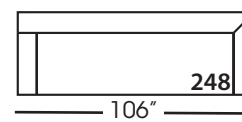

Seat Height 21"
Seat Depth 24"
Arm Height 27"

LILAH BENCH UPHOLSTERED SECTIONAL COLLECTION

	Corner 010	Large Armless 241	Small Armless 061	Chaise 110/111	One Seated End 112/113	Two Seated End 244/245	Large Seated End 246/247	3 Seat End with Corner 248/249
Standard Features								
Cloud Cushion	x	x	x	x	x	x	x	x
Sinuous Underconstruction	x	x	x	x	x	x	x	x
Options - See Price List for Prices								
Luxe Cushion	No Charge	No Charge	No Charge	No Charge	No Charge	No Charge	No Charge	No Charge
Cloud Plus Cushion	x	x	x	x	x	x	x	x
Extra Pillows (XP) - 20" TP	x	N/A	N/A	x	x	x	x	x
Ordering Instructions								
To Order, Please write the following:	Lilah-010	Lilah-241	Lilah-061	Lilah-110 rsc/111 lsc	Lilah-112 rse/113 lse	Lilah-244 rse/245 lse	Lilah-246 rse/247 lse	Lilah-248 rse/249 lse

LILAH BENCH • UPHOLSTERED • LOOSE PILLOW BACK

Corner
L40" D40" H38"

Large Armless
L65" D40" H38"

Small Armless
L33" D40" H38"

One Seat End*
L38" D40" H38"
**available as right or left seated*

Chaise*
L38" D66" H38"
**available as right or left seated*

Two Seat End*
L70" D40" H38"
**available as right or left seated*

Large Seat End*
L102" D40" H38"
**available as right or left seated*

Large Seat End with Corner*
L106" D40" H35"
**available as right or left seated*