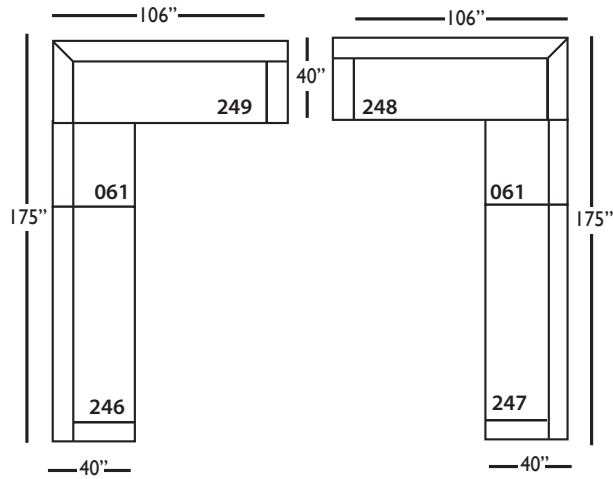

Lilah-244/245
Right/Left Seated Small Seated
Arm Bench Seat
L70" D40" H38"

Lilah-246/247
Right/Left Seated Large Arm
Bench Seat
L102" D40" H38"

Lilah-248/249
Right/Left Seated Arm Bench
Seat with Corner
L106" D40" H38"

Seat Height 21"
Seat Depth 24"
Arm Height 27"

LILAH BENCH UPHOLSTERED SECTIONAL COLLECTION

	Corner 010	Large Armless 241	Small Armless 061	Chaise 110/111	One Seated End 112/113	Two Seated End 244/245	Large Seated End 246/247	3 Seat End with Corner 248/249
Standard Features								
Cloud Cushion	x	x	x	x	x	x	x	x
Sinuous Underconstruction	x	x	x	x	x	x	x	x
Options - See Price List for Prices								
Luxe Cushion	No Charge	No Charge	No Charge	No Charge	No Charge	No Charge	No Charge	No Charge
Cloud Plus Cushion	x	x	x	x	x	x	x	x
Extra Pillows (XP) - 20" TP	x	N/A	N/A	x	x	x	x	x
Ordering Instructions								
To Order, Please write the following:	Lilah-010	Lilah-241	Lilah-061	Lilah-110 rsc/111 lsc	Lilah-112 rse/113 lse	Lilah-244 rse/245 lse	Lilah-246 rse/247 lse	Lilah-248 rse/249 lse

LILAH BENCH • UPHOLSTERED • LOOSE PILLOW BACK

Corner
L40" D40" H38"

Large Armless
L65" D40" H38"

Small Armless
L33" D40" H38"

One Seat End*
L38" D40" H38"
**available as right or left seated*

Chaise*
L38" D66" H38"
**available as right or left seated*

Two Seat End*
L70" D40" H38"
**available as right or left seated*

Large Seat End*
L102" D40" H38"
**available as right or left seated*

Large Seat End with Corner*
L106" D40" H35"
**available as right or left seated*