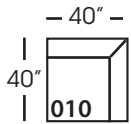

Lilah-010
Corner
L40" D40" H38"

Lilah-241
Large Armless Bench Cushion
L65" D40" H38"

Lilah-061
Small Armless
L33" D40" H38"

Lilah-110/111
Right/Left Seated Chaise
L38" D66" H38"
Seat Depth 50"

Lilah-112/113
Right/Left Seated Arm Single
Seat End
L38" D40" H38"

Lilah-244/245
Right/Left Seated Small Seated
Arm Bench Seat
L70" D40" H38"

Lilah-246/247
Right/Left Seated Large Arm
Bench Seat
L102" D40" H38"

Lilah-248/249
Right/Left Seated Arm Bench
Seat with Corner
L106" D40" H38"

Seat Height 21"
Seat Depth 24"
Arm Height 27"

LILAH BENCH UPHOLSTERED SECTIONAL COLLECTION

	Corner 010	Large Armless 241	Small Armless 061	Chaise 110/111	One Seated End 112/113	Two Seated End 244/245	Large Seated End 246/247	3 Seat End with Corner 248/249
Standard Features								
Cloud Cushion	x	x	x	x	x	x	x	x
Sinuous Underconstruction	x	x	x	x	x	x	x	x
Options - See Price List for Prices								
Luxe Cushion	No Charge	No Charge	No Charge	No Charge	No Charge	No Charge	No Charge	No Charge
Cloud Plus Cushion	x	x	x	x	x	x	x	x
Extra Pillows (XP) - 20" TP	x	N/A	N/A	x	x	x	x	x
Ordering Instructions								
To Order, Please write the following:	Lilah-010	Lilah-241	Lilah-061	Lilah-110 rsc/111 lsc	Lilah-112 rse/113 lse	Lilah-244 rse/245 lse	Lilah-246 rse/247 lse	Lilah-248 rse/249 lse

LILAH BENCH • UPHOLSTERED • LOOSE PILLOW BACK

Corner
L40" D40" H38"

Large Armless
L65" D40" H38"

Small Armless
L33" D40" H38"

One Seat End*
L38" D40" H38"
**available as right or left seated*

Chaise*
L38" D66" H38"
**available as right or left seated*