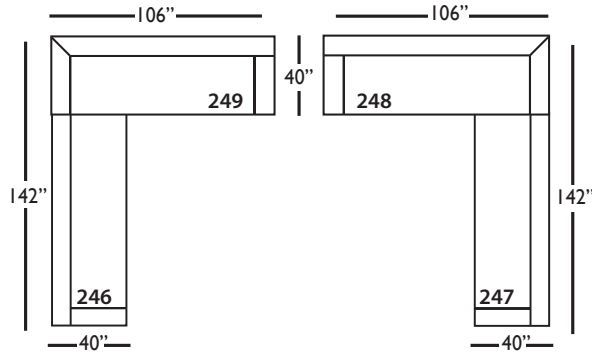

ECLECTIC.SPIRITED.WONDERFULLY COMFORTABLE.

LILAH BENCH • UPHOLSTERED • LOOSE PILLOW BACK