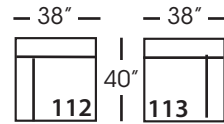

Lilah-010
Corner
L40" D40" H38"

Lilah-241
Large Armless Bench Cushion
L65" D40" H38"

Lilah-061
Small Armless
L33" D40" H38"

Lilah-110/111
Right/Left Seated Chaise
L38" D66" H38"
Seat Depth 50"

Lilah-112/113
Right/Left Seated Arm Single
Seat End
L38" D40" H38"

Seat Height 21"
Seat Depth 24"
Arm Height 27"

LILAH BENCH UPHOLSTERED SECTIONAL COLLECTION

	Corner 010	Large Armless 241	Small Armless 061	Chaise 110/111	One Seated End 112/113	Two Seated End 244/245	Large Seated End 246/247	3 Seat End with Corner 248/249
Standard Features								
Cloud Cushion	x	x	x	x	x	x	x	x
Sinuous Underconstruction	x	x	x	x	x	x	x	x
Options - See Price List for Prices								
Luxe Cushion	No Charge	No Charge	No Charge	No Charge	No Charge	No Charge	No Charge	No Charge
Cloud Plus Cushion	x	x	x	x	x	x	x	x
Extra Pillows (XP) - 20" TP	x	N/A	N/A	x	x	x	x	x
Ordering Instructions								
To Order, Please write the following:	Lilah-010	Lilah-241	Lilah-061	Lilah-110 rsc/111 lsc	Lilah-112 rse/113 lse	Lilah-244 rse/245 lse	Lilah-246 rse/247 lse	Lilah-248 rse/249 lse

LILAH BENCH • UPHOLSTERED • LOOSE PILLOW BACK

Corner
L40" D40" H38"

Large Armless
L65" D40" H38"

Small Armless
L33" D40" H38"

One Seat End*
L38" D40" H38"
**available as right or left seated*

Chaise*
L38" D66" H38"
**available as right or left seated*

Two Seat End*
L70" D40" H38"
**available as right or left seated*

Large Seat End*
L102" D40" H38"
**available as right or left seated*

Large Seat End with Corner*
L106" D40" H35"
**available as right or left seated*