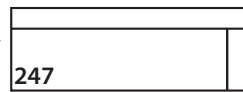

LILAH BENCH • UPHOLSTERED • LOOSE PILLOW BACK

Corner
L40" D40" H38"

Large Armless
L65" D40" H38"

Small Armless
L33" D40" H38"

One Seat End*
L38" D40" H38"
**available as right or left seated*

Chaise*
L38" D66" H38"
**available as right or left seated*

Two Seat End*
L70" D40" H38"
**available as right or left seated*

Large Seat End*
L102" D40" H38"
**available as right or left seated*

Large Seat End with Corner*
L106" D40" H35"
**available as right or left seated*