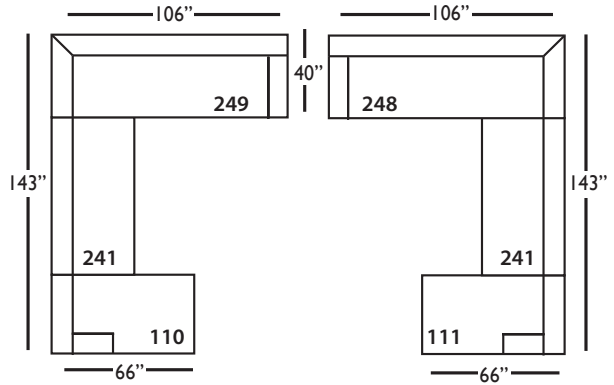

ECLECTIC.SPIRITED.WONDERFULLY COMFORTABLE.

LILAH BENCH • UPHOLSTERED • LOOSE PILLOW BACK