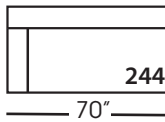

Seat Height 21"
Seat Depth 24"
Arm Height 27"

LILAH BENCH UPHOLSTERED SECTIONAL COLLECTION

	Corner 010	Large Armless 241	Small Armless 061	Chaise 110/111	One Seated End 112/113	Two Seated End 244/245	Large Seated End 246/247	3 Seat End with Corner 248/249
Standard Features								
Cloud Cushion	x	x	x	x	x	x	x	x
Sinuous Underconstruction	x	x	x	x	x	x	x	x
Options - See Price List for Prices								
Luxe Cushion	No Charge	No Charge	No Charge	No Charge	No Charge	No Charge	No Charge	No Charge
Cloud Plus Cushion	x	x	x	x	x	x	x	x
Extra Pillows (XP) - 20" TP	x	N/A	N/A	x	x	x	x	x
Ordering Instructions								
To Order, Please write the following:	Lilah-010	Lilah-241	Lilah-061	Lilah-110 rsc/111 lsc	Lilah-112 rse/113 lse	Lilah-244 rse/245 lse	Lilah-246 rse/247 lse	Lilah-248 rse/249 lse

LILAH BENCH • UPHOLSTERED • LOOSE PILLOW BACK

Corner
L40" D40" H38"

Large Armless
L65" D40" H38"

Small Armless
L33" D40" H38"

One Seat End*
L38" D40" H38"
**available as right or left seated*

Chaise*
L38" D66" H38"
**available as right or left seated*

Two Seat End*
L70" D40" H38"
**available as right or left seated*

Large Seat End*
L102" D40" H38"
**available as right or left seated*

Large Seat End with Corner*
L106" D40" H35"
**available as right or left seated*