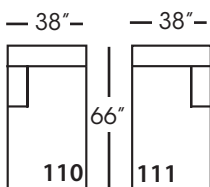

Lilah-010
Corner
L40" D40" H38"

Lilah-241
Large Armless Bench Cushion
L65" D40" H38"

Lilah-061
Small Armless
L33" D40" H38"

Lilah-110/111
Right/Left Seated Chaise
L38" D66" H38"
Seat Depth 50"

Lilah-112/113
Right/Left Seated Arm Single
Seat End
L38" D40" H38"

Seat Height 21"
Seat Depth 24"
Arm Height 27"

LILAH BENCH UPHOLSTERED SECTIONAL COLLECTION

	Corner 010	Large Armless 241	Small Armless 061	Chaise 110/111	One Seated End 112/113	Two Seated End 244/245	Large Seated End 246/247	3 Seat End with Corner 248/249
Standard Features								
Cloud Cushion	x	x	x	x	x	x	x	x
Sinuous Underconstruction	x	x	x	x	x	x	x	x
Options - See Price List for Prices								
Luxe Cushion	No Charge	No Charge	No Charge	No Charge	No Charge	No Charge	No Charge	No Charge
Cloud Plus Cushion	x	x	x	x	x	x	x	x
Extra Pillows (XP) - 20" TP	x	N/A	N/A	x	x	x	x	x
Ordering Instructions								
To Order, Please write the following:	Lilah-010	Lilah-241	Lilah-061	Lilah-110 rsc/111 lsc	Lilah-112 rse/113 lse	Lilah-244 rse/245 lse	Lilah-246 rse/247 lse	Lilah-248 rse/249 lse

LILAH BENCH • UPHOLSTERED • LOOSE PILLOW BACK

Corner
L40" D40" H38"

Large Armless
L65" D40" H38"

Small Armless
L33" D40" H38"

One Seat End*
L38" D40" H38"
**available as right or left seated*

Chaise*
L38" D66" H38"
**available as right or left seated*

Two Seat End*
L70" D40" H38"
**available as right or left seated*

Large Seat End*
L102" D40" H38"
**available as right or left seated*

Large Seat End with Corner*
L106" D40" H35"
**available as right or left seated*