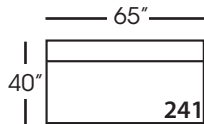

Seat Height 21"
Seat Depth 24"
Arm Height 27"

LILAH BENCH UPHOLSTERED SECTIONAL COLLECTION

	Corner 010	Large Armless 241	Small Armless 061	Chaise 110/111	One Seated End 112/113	Two Seated End 244/245	Large Seated End 246/247	3 Seat End with Corner 248/249
Standard Features								
Cloud Cushion	x	x	x	x	x	x	x	x
Sinuous Underconstruction	x	x	x	x	x	x	x	x
Options - See Price List for Prices								
Luxe Cushion	No Charge	No Charge	No Charge	No Charge	No Charge	No Charge	No Charge	No Charge
Cloud Plus Cushion	x	x	x	x	x	x	x	x
Extra Pillows (XP) - 20" TP	x	N/A	N/A	x	x	x	x	x
Ordering Instructions								
To Order, Please write the following:	Lilah-010	Lilah-241	Lilah-061	Lilah-110 rsc/111 lsc	Lilah-112 rse/113 lse	Lilah-244 rse/245 lse	Lilah-246 rse/247 lse	Lilah-248 rse/249 lse

LILAH BENCH • UPHOLSTERED • LOOSE PILLOW BACK

Corner
L40" D40" H38"

Large Armless
L65" D40" H38"

Small Armless
L33" D40" H38"

One Seat End*
L38" D40" H38"
**available as right or left seated*

Chaise*
L38" D66" H38"
**available as right or left seated*

Two Seat End*
L70" D40" H38"
**available as right or left seated*

Large Seat End*
L102" D40" H38"
**available as right or left seated*

Large Seat End with Corner*
L106" D40" H35"
**available as right or left seated*