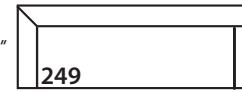

Seat Height 21"
Seat Depth 24"
Arm Height 27"

LILAH BENCH UPHOLSTERED SECTIONAL COLLECTION

	Corner 010	Large Armless 241	Small Armless 061	Chaise 110/111	One Seated End 112/113	Two Seated End 244/245	Large Seated End 246/247	3 Seat End with Corner 248/249
Standard Features								
Cloud Cushion	x	x	x	x	x	x	x	x
Sinuous Underconstruction	x	x	x	x	x	x	x	x
Options - See Price List for Prices								
Luxe Cushion	No Charge	No Charge	No Charge	No Charge	No Charge	No Charge	No Charge	No Charge
Cloud Plus Cushion	x	x	x	x	x	x	x	x
Extra Pillows (XP) - 20" TP	x	N/A	N/A	x	x	x	x	x
Ordering Instructions								
To Order, Please write the following:	Lilah-010	Lilah-241	Lilah-061	Lilah-110 rsc/111 lsc	Lilah-112 rse/113 lse	Lilah-244 rse/245 lse	Lilah-246 rse/247 lse	Lilah-248 rse/249 lse

LILAH BENCH • UPHOLSTERED • LOOSE PILLOW BACK

Corner
L40" D40" H38"

Large Armless
L65" D40" H38"

Small Armless
L33" D40" H38"

One Seat End*
L38" D40" H38"
**available as right or left seated*

Chaise*
L38" D66" H38"
**available as right or left seated*

Two Seat End*
L70" D40" H38"
**available as right or left seated*

Large Seat End*
L102" D40" H38"
**available as right or left seated*

Large Seat End with Corner*
L106" D40" H35"
**available as right or left seated*