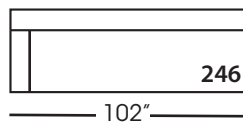

Seat Height 21"
Seat Depth 24"
Arm Height 27"

LILAH BENCH UPHOLSTERED SECTIONAL COLLECTION

	Corner 010	Large Armless 241	Small Armless 061	Chaise 110/111	One Seated End 112/113	Two Seated End 244/245	Large Seated End 246/247	3 Seat End with Corner 248/249
Standard Features								
Cloud Cushion	x	x	x	x	x	x	x	x
Sinuous Underconstruction	x	x	x	x	x	x	x	x
Options - See Price List for Prices								
Luxe Cushion	No Charge	No Charge	No Charge	No Charge	No Charge	No Charge	No Charge	No Charge
Cloud Plus Cushion	x	x	x	x	x	x	x	x
Extra Pillows (XP) - 20" TP	x	N/A	N/A	x	x	x	x	x
Ordering Instructions								
To Order, Please write the following:	Lilah-010	Lilah-241	Lilah-061	Lilah-110 rsc/111 lsc	Lilah-112 rse/113 lse	Lilah-244 rse/245 lse	Lilah-246 rse/247 lse	Lilah-248 rse/249 lse

LILAH BENCH • UPHOLSTERED • LOOSE PILLOW BACK

Corner
L40" D40" H38"

Large Armless
L65" D40" H38"

Small Armless
L33" D40" H38"

One Seat End*
L38" D40" H38"
**available as right or left seated*

Chaise*
L38" D66" H38"
**available as right or left seated*

Two Seat End*
L70" D40" H38"
**available as right or left seated*

Large Seat End*
L102" D40" H38"
**available as right or left seated*

Large Seat End with Corner*
L106" D40" H35"
**available as right or left seated*