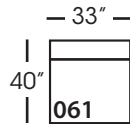

Lilah-244/245
Right/Left Seated Small Seated
Arm Bench Seat
L70" D40" H38"

Lilah-246/247
Right/Left Seated Large Arm
Bench Seat
L102" D40" H38"

Lilah-248/249
Right/Left Seated Arm Bench
Seat with Corner
L106" D40" H38"

Seat Height 21"
Seat Depth 24"
Arm Height 27"

LILAH BENCH UPHOLSTERED SECTIONAL COLLECTION

	Corner 010	Large Armless 241	Small Armless 061	Chaise 110/111	One Seated End 112/113	Two Seated End 244/245	Large Seated End 246/247	3 Seat End with Corner 248/249
Standard Features								
Cloud Cushion	x	x	x	x	x	x	x	x
Sinuous Underconstruction	x	x	x	x	x	x	x	x
Options - See Price List for Prices								
Luxe Cushion	No Charge	No Charge	No Charge	No Charge	No Charge	No Charge	No Charge	No Charge
Cloud Plus Cushion	x	x	x	x	x	x	x	x
Extra Pillows (XP) - 20" TP	x	N/A	N/A	x	x	x	x	x
Ordering Instructions								
To Order, Please write the following:	Lilah-010	Lilah-241	Lilah-061	Lilah-110 rsc/111 lsc	Lilah-112 rse/113 lse	Lilah-244 rse/245 lse	Lilah-246 rse/247 lse	Lilah-248 rse/249 lse

LILAH BENCH • UPHOLSTERED • LOOSE PILLOW BACK

Corner
L40" D40" H38"

Large Armless
L65" D40" H38"

Small Armless
L33" D40" H38"

One Seat End*
L38" D40" H38"
**available as right or left seated*

Chaise*
L38" D66" H38"
**available as right or left seated*

Two Seat End*
L70" D40" H38"
**available as right or left seated*

Large Seat End*
L102" D40" H38"
**available as right or left seated*

Large Seat End with Corner*
L106" D40" H35"
**available as right or left seated*