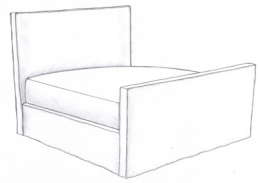

Glenwood

slipcovered bed with topstitching

- Pattern Availability – RG
- Siderails can be flipped to accommodate mattress only or mattress and boxspring
- Support slats are included on complete bed orders
- Complete bed must be ordered as shown in chart(s)
- Complete beds will be shipped in three boxes
- Siderails and footboards are not available to be ordered separately

Complete Beds

62" Height Headboard / Siderails / Regular Footboard

Size	Complete Bed SKU by Size	Full Description	Dimensions
Queen	240-SLIP-Q[62-BD, SR, RFB]	62" Complete Slip Queen Bed & Regular Footboard	65"L x 92"D x 62"H
King	240-SLIP-K[62-BD, SR, RFB]	62" Complete Slip King Bed & Regular Footboard	83"L x 92"D x 62"H
Cal King	240-SLIP-CK[62-BD, SR, RFB]	62" Complete Slip Cal King Bed & Regular Footboard	79"L x 96"D x 62"H

62" Height Headboard / Siderails / Tall 33.5" Footboard

Size	Complete Bed SKU by Size	Full Description	Dimensions
Queen	242-SLIP-Q[62-BD, SR, TFB]	62" Complete Slip Queen Bed & Tall 34" Footboard	65"L x 92"D x 62"H
King	242-SLIP-K[62-BD, SR, TFB]	62" Complete Slip King Bed & Tall 34" Footboard	83"L x 92"D x 62"H
Cal King	242-SLIP-CK[62-BD, SR, TFB]	62" Complete Slip Cal King Bed & Tall 34" Footboard	79"L x 96"D x 62"H

Glenwood slipcover bed

72" Height Headboard / Siderails / Regular Footboard

Size	Complete Bed SKU by Size	Full Description	Dimensions
Queen	240-SLIP-Q[72-BD, SR, RFB]	72" Complete Slip Queen Bed & Regular Footboard	65"L x 92"D x 72"H
King	240-SLIP-K[72-BD, SR, RFB]	72" Complete Slip King Bed & Regular Footboard	83"L x 92"D x 72"H
Cal King	240-SLIP-CK[72-BD, SR, RFB]	72" Complete Slip King Cal Bed & Regular Footboard	79"L x 96"D x 72"H