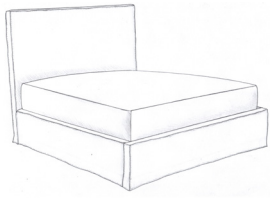

Glenwood

slipcovered bed with topstitching

- Pattern Availability – RG
- Siderails can be flipped to accommodate mattress only or mattress and boxspring
- Support slats are included on complete bed orders
- Complete bed must be ordered as shown in chart(s)
- Complete beds will be shipped in three boxes
- Siderails and footboards are not available to be ordered separately

Complete Beds

62" Height Headboard / Siderails / Regular Footboard

Size	Complete Bed SKU by Size	Full Description	Dimensions
Queen	240-SLIP-Q[62-BD, SR, RFB]	62" Complete Slip Queen Bed & Regular Footboard	65"L x 92"D x 62"H
King	240-SLIP-K[62-BD, SR, RFB]	62" Complete Slip King Bed & Regular Footboard	83"L x 92"D x 62"H
Cal King	240-SLIP-CK[62-BD, SR, RFB]	62" Complete Slip Cal King Bed & Regular Footboard	79"L x 96"D x 62"H

62" Height Headboard / Siderails / Tall 33.5" Footboard

Size	Complete Bed SKU by Size	Full Description	Dimensions
Queen	242-SLIP-Q[62-BD, SR, TFB]	62" Complete Slip Queen Bed & Tall 34" Footboard	65"L x 92"D x 62"H
King	242-SLIP-K[62-BD, SR, TFB]	62" Complete Slip King Bed & Tall 34" Footboard	83"L x 92"D x 62"H
Cal King	242-SLIP-CK[62-BD, SR, TFB]	62" Complete Slip Cal King Bed & Tall 34" Footboard	79"L x 96"D x 62"H

Glenwood slipcover bed

72" Height Headboard / Siderails / Regular Footboard

Size	Complete Bed SKU by Size	Full Description	Dimensions
Queen	240-SLIP-Q[72-BD, SR, RFB]	72" Complete Slip Queen Bed & Regular Footboard	65"L x 92"D x 72"H
King	240-SLIP-K[72-BD, SR, RFB]	72" Complete Slip King Bed & Regular Footboard	83"L x 92"D x 72"H
Cal King	240-SLIP-CK[72-BD, SR, RFB]	72" Complete Slip King Cal Bed & Regular Footboard	79"L x 96"D x 72"H