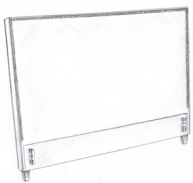

4 Finish:

- Carob Chestnut Chocolate Coal Espresso
 Gracious Living Ivory Latte Washed Oak Washed Pine

5 Nails: Standard

- Black Nickel Brass Gold Pewter

Nail placement is along top and down sides of headboard and tall footboard on facing side only.

Headboard ONLY

62" Height Headboard

Size	Headboard SKU by Size	Full Description	Dimensions
Queen	241-62-QHB	62" Queen Uph Headboard with Nail Trim	65"L x 5"D x 62"H
King	241-62-KHB	62" King Uph Headboard with Nail Trim	83"L x 5"D x 62"H
Cal King	241-62-CKHB	62" Cal King Uph Headboard with Nail Trim	79"L x 5"D x 62"H