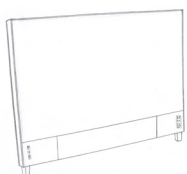

Latte

Washed Oak

Washed Pine

Headboard ONLY

62" Height Headboard

Size	Headboard SKU by Size	Full Description	Dimensions
Queen	240-62-QHB	62" Queen Uph Headboard with Welt	65"L x 5"D x 62"H
King	240-62-KHB	62" King Uph Headboard with Welt	83"L x 5"D x 62"H
Cal King	240-62-CKHB	62" Cal King Uph Headboard with Welt	79"L x 5"D x 62"H