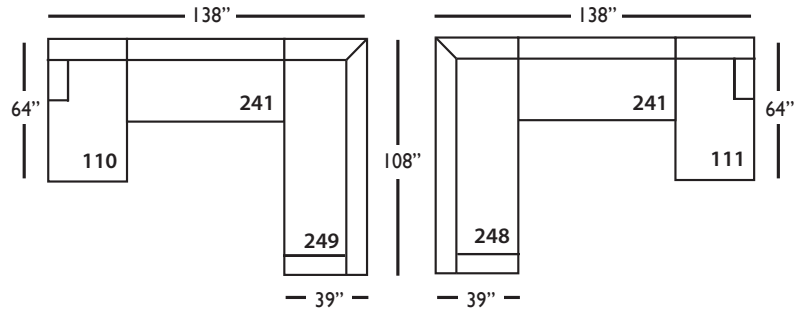

Freya-Slip-246/247
Right/Left Seated Large Arm
Bench Seat
L101" D39" H36"

Freya-Slip-248/249
Right/Left Seated Arm Bench
Seat with Corner
L108" D39" H36"

Seat Height 22"
Seat Depth 23"
Arm Height 26"

This is a suggested application. Application is subject to change.
Sizes and Dimensions will vary from piece to piece due to the individual hand craftsmanship used in every style we produce.
All furniture style names are for internal reference only, not intended for commercial use.

FREYA BENCH SLIPCOVER SECTIONAL COLLECTION

	Corner 010	Large Armless 241	Small Armless 061	Chaise 110/111	Two Seated End 244/245	Large Seated End 246/247	3 Seat End with Corner 248/249
Standard Features							
Cloud Cushion	x	x	x	x	x	x	x
Sinuous Underconstruction	x	x	x	x	x	x	x
Options - See Price List for Prices							
Luxe Cushion	No Charge	No Charge	No Charge	No Charge	No Charge	No Charge	No Charge
Cloud Plus Cushion	x	x	x	x	x	x	x
Extra Pillows (XP) - 20" TP	x	N/A	N/A	x	x	x	x
Ordering Instructions							
To Order, Please write the following:	Freya-Slip-010	Freya-Slip-241	Freya-Slip-061	Freya-Slip-110 rsc/111 lsc	Freya-Slip-244 rse/245 lse	Freya-Slip-246 rse/247 lse	Freya-Slip-248 rse/249 lse

FREYA BENCH • SLIPCOVER • LOOSE PILLOW BACK

Corner
L39" D39" H36"

Large Armless
L62" D39" H36"

Small Armless
L31" D39" H36"

Chaise*
L37" D64" H36"
**available as right or left seated*

Two Seat End*
L70" D39" H36"
**available as right or left seated*

Large Seat End*
L101" D39" H36"
**available as right or left seated*

Large Seat End with Corner*
L108" D39" H36"
**available as right or left seated*