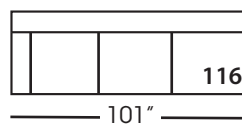

Corner
L39" D39" H36"

Large Armless
L62" D39" H36"

Small Armless
L31" D39" H36"

Chaise*
L37" D64" H36"
**available as right or left seated*

Two Seat End*
L70" D39" H36"
**available as right or left seated*

Large Seat End*
L101" D39" H36"
**available as right or left seated*

Large Seat End with Corner*
L108" D39" H36"
**available as right or left seated*