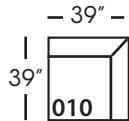

Freya-Slip-246/247
Right/Left Seated Large Arm
Bench Seat
L101" D39" H36"

Freya-Slip-248/249
Right/Left Seated Arm Bench
Seat with Corner
L108" D39" H36"

Seat Height 22"
Seat Depth 23"
Arm Height 26"

This is a suggested application. Application is subject to change.
Sizes and Dimensions will vary from piece to piece due to the individual hand craftsmanship used in every style we produce.
All furniture style names are for internal reference only, not intended for commercial use.

FREYA BENCH SLIPCOVER SECTIONAL COLLECTION

	Corner 010	Large Armless 241	Small Armless 061	Chaise 110/111	Two Seated End 244/245	Large Seated End 246/247	3 Seat End with Corner 248/249
Standard Features							
Cloud Cushion	x	x	x	x	x	x	x
Sinuous Underconstruction	x	x	x	x	x	x	x
Options - See Price List for Prices							
Luxe Cushion	No Charge	No Charge	No Charge	No Charge	No Charge	No Charge	No Charge
Cloud Plus Cushion	x	x	x	x	x	x	x
Extra Pillows (XP) - 20" TP	x	N/A	N/A	x	x	x	x
Ordering Instructions							
To Order, Please write the following:	Freya-Slip-010	Freya-Slip-241	Freya-Slip-061	Freya-Slip-110 rsc/111 lsc	Freya-Slip-244 rse/245 lse	Freya-Slip-246 rse/247 lse	Freya-Slip-248 rse/249 lse

FREYA BENCH • SLIPCOVER • LOOSE PILLOW BACK

Corner
L39" D39" H36"

Large Armless
L62" D39" H36"

Small Armless
L31" D39" H36"

Chaise*
L37" D64" H36"
**available as right or left seated*

Two Seat End*
L70" D39" H36"
**available as right or left seated*

Large Seat End*
L101" D39" H36"
**available as right or left seated*

Large Seat End with Corner*
L108" D39" H36"
**available as right or left seated*