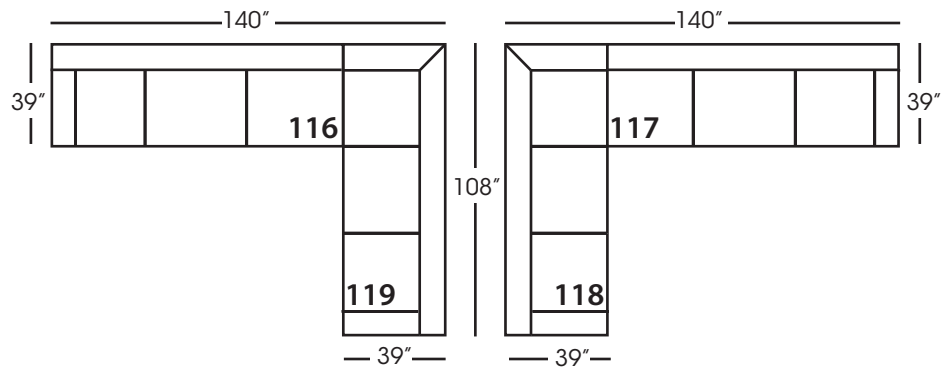

Seat Height 22"
Seat Depth 23"
Arm Height 26"

This is a suggested application. Application is subject to change.
Sizes and Dimensions will vary from piece to piece due to the individual hand craftsmanship used in every style we produce.
All furniture style names are for internal reference only, not intended for commercial use.

FREYA SLIPCOVER SECTIONAL COLLECTION

	Corner 010	Large Armless 041	Small Armless 061	Chaise 110/111	Two Seat End 114/115	Large Seat End 116/117	3 Seat End with Corner 118/119
Standard Features							
Cloud Cushion	x	x	x	x	x	x	x
Sinuous Underconstruction	x	x	x	x	x	x	x
Options - See Price List for Prices							
Luxe Cushion	No Charge	No Charge	No Charge	No Charge	No Charge	No Charge	No Charge
Cloud Plus Cushion	x	x	x	x	x	x	x
Extra Pillows (XP) - 20" TP	x	N/A	N/A	x	x	x	x
Ordering Instructions							
To Order, Please write the following:	Freya-Slip-010	Freya-Slip-041	Freya-Slip-061	Freya-Slip-110 rsc/111 lsc	Freya-Slip-114 rse/115 lse	Freya-Slip-116 rse/117 lse	Freya-Slip-118 rse/119 lse

Corner
L39" D39" H36"

Large Armless
L62" D39" H36"

Small Armless
L31" D39" H36"

Chaise*
L37" D64" H36"
**available as right or left seated*

Two Seat End*
L70" D39" H36"
**available as right or left seated*

Large Seat End*
L101" D39" H36"
**available as right or left seated*

Large Seat End with Corner*
L108" D39" H36"
**available as right or left seated*