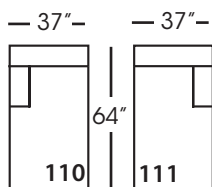

Seat Height 22"
Seat Depth 23"
Arm Height 26"

This is a suggested application. Application is subject to change.
Sizes and Dimensions will vary from piece to piece due to the individual hand craftsmanship used in every style we produce.
All furniture style names are for internal reference only, not intended for commercial use.

FREYA SLIPCOVER SECTIONAL COLLECTION

	Corner 010	Large Armless 041	Small Armless 061	Chaise 110/111	Two Seat End 114/115	Large Seat End 116/117	3 Seat End with Corner 118/119
Standard Features							
Cloud Cushion	x	x	x	x	x	x	x
Sinuous Underconstruction	x	x	x	x	x	x	x
Options - See Price List for Prices							
Luxe Cushion	No Charge	No Charge	No Charge	No Charge	No Charge	No Charge	No Charge
Cloud Plus Cushion	x	x	x	x	x	x	x
Extra Pillows (XP) - 20" TP	x	N/A	N/A	x	x	x	x
Ordering Instructions							
To Order, Please write the following:	Freya-Slip-010	Freya-Slip-041	Freya-Slip-061	Freya-Slip-110 rsc/111 lsc	Freya-Slip-114 rse/115 lse	Freya-Slip-116 rse/117 lse	Freya-Slip-118 rse/119 lse

Corner
L39" D39" H36"

Large Armless
L62" D39" H36"

Small Armless
L31" D39" H36"

Chaise*
L37" D64" H36"
**available as right or left seated*

Two Seat End*
L70" D39" H36"
**available as right or left seated*

Large Seat End*
L101" D39" H36"
**available as right or left seated*

Large Seat End with Corner*
L108" D39" H36"
**available as right or left seated*