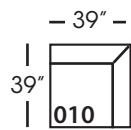

Seat Height 22"
Seat Depth 23"
Arm Height 26"

This is a suggested application. Application is subject to change.
Sizes and Dimensions will vary from piece to piece due to the individual hand craftsmanship used in every style we produce.
All furniture style names are for internal reference only, not intended for commercial use.

FREYA SLIPCOVER SECTIONAL COLLECTION

	Corner 010	Large Armless 041	Small Armless 061	Chaise 110/111	Two Seat End 114/115	Large Seat End 116/117	3 Seat End with Corner 118/119
Standard Features							
Cloud Cushion	x	x	x	x	x	x	x
Sinuous Underconstruction	x	x	x	x	x	x	x
Options - See Price List for Prices							
Luxe Cushion	No Charge	No Charge	No Charge	No Charge	No Charge	No Charge	No Charge
Cloud Plus Cushion	x	x	x	x	x	x	x
Extra Pillows (XP) - 20" TP	x	N/A	N/A	x	x	x	x
Ordering Instructions							
To Order, Please write the following:	Freya-Slip-010	Freya-Slip-041	Freya-Slip-061	Freya-Slip-110 rsc/111 lsc	Freya-Slip-114 rse/115 lse	Freya-Slip-116 rse/117 lse	Freya-Slip-118 rse/119 lse

Corner
L39" D39" H36"

Large Armless
L62" D39" H36"

Small Armless
L31" D39" H36"

Chaise*
L37" D64" H36"
**available as right or left seated*

Two Seat End*
L70" D39" H36"
**available as right or left seated*