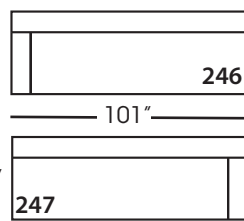

FREYA BENCH • SLIPCOVER • LOOSE PILLOW BACK

Corner
L39" D39" H36"

Large Armless
L62" D39" H36"

Small Armless
L31" D39" H36"

Chaise*
L37" D64" H36"
**available as right or left seated*

Two Seat End*
L70" D39" H36"
**available as right or left seated*

Large Seat End*
L101" D39" H36"
**available as right or left seated*

Large Seat End with Corner*
L108" D39" H36"
**available as right or left seated*

ECLECTIC.SPIRITED.WONDERFULLY COMFORTABLE.

FREYA • SLIPCOVER • LOOSE PILLOW BACK

Large Seat End*
L101" D39" H36"
**available as right or left seated*

Large Seat End with Corner*
L108" D39" H36"
**available as right or left seated*