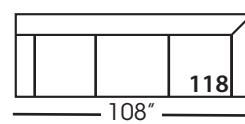

Corner
L39" D39" H36"

Large Armless
L62" D39" H36"

Small Armless
L31" D39" H36"

Chaise*
L37" D64" H36"
**available as right or left seated*

Two Seat End*
L70" D39" H36"
**available as right or left seated*

Large Seat End*
L101" D39" H36"
**available as right or left seated*

Large Seat End with Corner*
L108" D39" H36"
**available as right or left seated*