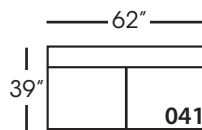

FREYA SLIPCOVER SECTIONAL COLLECTION

	Corner 010	Large Armless 041	Small Armless 061	Chaise 110/111	Two Seat End 114/115	Large Seat End 116/117	3 Seat End with Corner 118/119
Standard Features							
Cloud Cushion	x	x	x	x	x	x	x
Sinuous Underconstruction	x	x	x	x	x	x	x
Options - See Price List for Prices							
Luxe Cushion	No Charge	No Charge	No Charge	No Charge	No Charge	No Charge	No Charge
Cloud Plus Cushion	x	x	x	x	x	x	x
Extra Pillows (XP) - 20" TP	x	N/A	N/A	x	x	x	x
Ordering Instructions							
To Order, Please write the following:	Freya-Slip-010	Freya-Slip-041	Freya-Slip-061	Freya-Slip-110 rsc/111 lsc	Freya-Slip-114 rse/115 lse	Freya-Slip-116 rse/117 lse	Freya-Slip-118 rse/119 lse

Corner
L39" D39" H36"

Large Armless
L62" D39" H36"

Small Armless
L31" D39" H36"

Chaise*
L37" D64" H36"
**available as right or left seated*

Two Seat End*
L70" D39" H36"
**available as right or left seated*