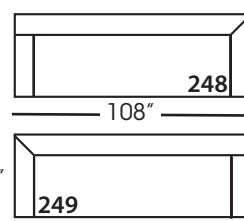

Freya-Slip-246/247
Right/Left Seated Large Arm
Bench Seat
L101" D39" H36"

Freya-Slip-248/249
Right/Left Seated Arm Bench
Seat with Corner
L108" D39" H36"

Seat Height 22"
Seat Depth 23"
Arm Height 26"

This is a suggested application. Application is subject to change.
Sizes and Dimensions will vary from piece to piece due to the individual hand craftsmanship used in every style we produce.
All furniture style names are for internal reference only, not intended for commercial use.

FREYA BENCH • SLIPCOVER • LOOSE PILLOW BACK

Corner
L39" D39" H36"

Large Armless
L62" D39" H36"

Small Armless
L31" D39" H36"

Chaise*
L37" D64" H36"
**available as right or left seated*

Two Seat End*
L70" D39" H36"
**available as right or left seated*

Large Seat End*
L101" D39" H36"
**available as right or left seated*

Large Seat End with Corner*
L108" D39" H36"
**available as right or left seated*

ECLECTIC.SPIRITED.WONDERFULLY COMFORTABLE.

FREYA • SLIPCOVER • LOOSE PILLOW BACK

Large Seat End*
L101" D39" H36"
**available as right or left seated*

Large Seat End with Corner*
L108" D39" H36"
**available as right or left seated*