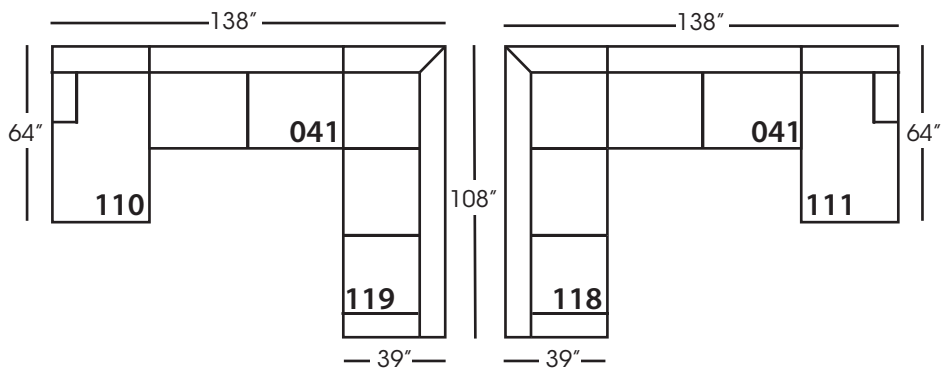

FREYA SLIPCOVER SECTIONAL COLLECTION

	Corner 010	Large Armless 041	Small Armless 061	Chaise 110/111	Two Seat End 114/115	Large Seat End 116/117	3 Seat End with Corner 118/119
Standard Features							
Cloud Cushion	x	x	x	x	x	x	x
Sinuous Underconstruction	x	x	x	x	x	x	x
Options - See Price List for Prices							
Luxe Cushion	No Charge	No Charge	No Charge	No Charge	No Charge	No Charge	No Charge
Cloud Plus Cushion	x	x	x	x	x	x	x
Extra Pillows (XP) - 20" TP	x	N/A	N/A	x	x	x	x
Ordering Instructions							
To Order, Please write the following:	Freya-Slip-010	Freya-Slip-041	Freya-Slip-061	Freya-Slip-110 rsc/111 lsc	Freya-Slip-114 rse/115 lse	Freya-Slip-116 rse/117 lse	Freya-Slip-118 rse/119 lse

Corner
L39" D39" H36"

Large Armless
L62" D39" H36"

Small Armless
L31" D39" H36"

Chaise*
L37" D64" H36"
**available as right or left seated*

Two Seat End*
L70" D39" H36"
**available as right or left seated*

Large Seat End*
L101" D39" H36"
**available as right or left seated*

Large Seat End with Corner*
L108" D39" H36"
**available as right or left seated*