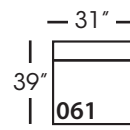

Corner
L39" D39" H36"

Large Armless
L62" D39" H36"

Small Armless
L31" D39" H36"

Chaise*
L37" D64" H36"
**available as right or left seated*

Two Seat End*
L70" D39" H36"
**available as right or left seated*

Large Seat End*
L101" D39" H36"
**available as right or left seated*

Large Seat End with Corner*
L108" D39" H36"
**available as right or left seated*