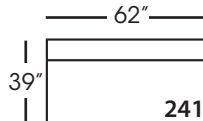

FREYA BENCH • SLIPCOVER • LOOSE PILLOW BACK

Corner
L39" D39" H36"

Large Armless
L62" D39" H36"

Small Armless
L31" D39" H36"

Chaise*
L37" D64" H36"
**available as right or left seated*

Two Seat End*
L70" D39" H36"
**available as right or left seated*

Large Seat End*
L101" D39" H36"
**available as right or left seated*

Large Seat End with Corner*
L108" D39" H36"
**available as right or left seated*

ECLECTIC.SPIRITED.WONDERFULLY COMFORTABLE.

FREYA • SLIPCOVER • LOOSE PILLOW BACK