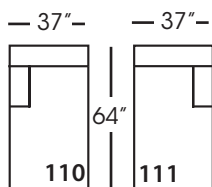

Freya-Slip-246/247
Right/Left Seated Large Arm
Bench Seat
L101" D39" H36"

Freya-Slip-248/249
Right/Left Seated Arm Bench
Seat with Corner
L108" D39" H36"

Seat Height 22"
Seat Depth 23"
Arm Height 26"

This is a suggested application. Application is subject to change.
Sizes and Dimensions will vary from piece to piece due to the individual hand craftsmanship used in every style we produce.
All furniture style names are for internal reference only, not intended for commercial use.

FREYA BENCH • SLIPCOVER • LOOSE PILLOW BACK

Corner
L39" D39" H36"

Large Armless
L62" D39" H36"

Small Armless
L31" D39" H36"

Chaise*
L37" D64" H36"
**available as right or left seated*

Two Seat End*
L70" D39" H36"
**available as right or left seated*

Large Seat End*
L101" D39" H36"
**available as right or left seated*

Large Seat End with Corner*
L108" D39" H36"
**available as right or left seated*

ECLECTIC.SPIRITED.WONDERFULLY COMFORTABLE.

FREYA • SLIPCOVER • LOOSE PILLOW BACK

Freya-Slip-010
Corner
L39" D39" H36"

Freya-Slip-041
Large Armless - 2 Cushion
L62" D39" H36"

Freya-Slip-061
Small Armless
L31" D39" H36"

Freya-Slip-110/111
Right/Left Seated Chaise
L37" D64" H36"
Seat Depth 50"