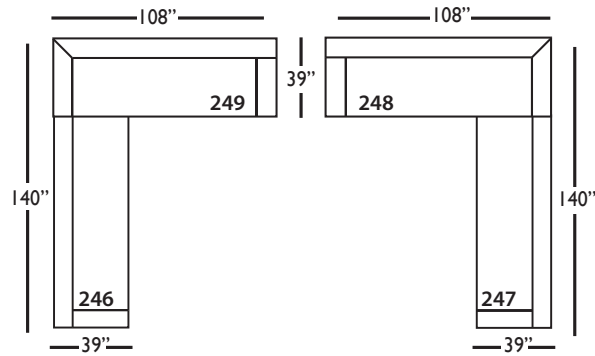

Freya-Slip-246/247
Right/Left Seated Large Arm
Bench Seat
L101" D39" H36"

Freya-Slip-248/249
Right/Left Seated Arm Bench
Seat with Corner
L108" D39" H36"

Seat Height 22"
Seat Depth 23"
Arm Height 26"

This is a suggested application. Application is subject to change.
Sizes and Dimensions will vary from piece to piece due to the individual hand craftsmanship used in every style we produce.
All furniture style names are for internal reference only, not intended for commercial use.

FREYA BENCH SLIPCOVER SECTIONAL COLLECTION

	Corner 010	Large Armless 241	Small Armless 061	Chaise 110/111	Two Seated End 244/245	Large Seated End 246/247	3 Seat End with Corner 248/249
Standard Features							
Cloud Cushion	x	x	x	x	x	x	x
Sinuous Underconstruction	x	x	x	x	x	x	x
Options - See Price List for Prices							
Luxe Cushion	No Charge	No Charge	No Charge	No Charge	No Charge	No Charge	No Charge
Cloud Plus Cushion	x	x	x	x	x	x	x
Extra Pillows (XP) - 20" TP	x	N/A	N/A	x	x	x	x
Ordering Instructions							
To Order, Please write the following:	Freya-Slip-010	Freya-Slip-241	Freya-Slip-061	Freya-Slip-110 rsc/111 lsc	Freya-Slip-244 rse/245 lse	Freya-Slip-246 rse/247 lse	Freya-Slip-248 rse/249 lse

FREYA BENCH • SLIPCOVER • LOOSE PILLOW BACK

Corner
L39" D39" H36"

Large Armless
L62" D39" H36"

Small Armless
L31" D39" H36"

Chaise*
L37" D64" H36"
**available as right or left seated*

Two Seat End*
L70" D39" H36"
**available as right or left seated*

Large Seat End*
L101" D39" H36"
**available as right or left seated*

Large Seat End with Corner*
L108" D39" H36"
**available as right or left seated*