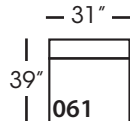

FREYA BENCH • SLIPCOVER • LOOSE PILLOW BACK

Corner
L39" D39" H36"

Large Armless
L62" D39" H36"

Small Armless
L31" D39" H36"

Chaise*
L37" D64" H36"
**available as right or left seated*

Two Seat End*
L70" D39" H36"
**available as right or left seated*

Large Seat End*
L101" D39" H36"
**available as right or left seated*

Large Seat End with Corner*
L108" D39" H36"
**available as right or left seated*

ECLECTIC.SPIRITED.WONDERFULLY COMFORTABLE.

FREYA • SLIPCOVER • LOOSE PILLOW BACK