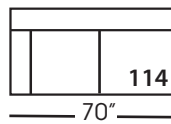

Corner
L39" D39" H36"

Large Armless
L62" D39" H36"

Small Armless
L31" D39" H36"

Chaise*
L37" D64" H36"
**available as right or left seated*

Two Seat End*
L70" D39" H36"
**available as right or left seated*

Large Seat End*
L101" D39" H36"
**available as right or left seated*

Large Seat End with Corner*
L108" D39" H36"
**available as right or left seated*