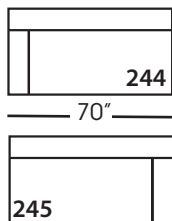

FREYA BENCH • SLIPCOVER • LOOSE PILLOW BACK

Corner
L39" D39" H36"

Large Armless
L62" D39" H36"

Small Armless
L31" D39" H36"

Chaise*
L37" D64" H36"
**available as right or left seated*

Two Seat End*
L70" D39" H36"
**available as right or left seated*

Large Seat End*
L101" D39" H36"
**available as right or left seated*

Large Seat End with Corner*
L108" D39" H36"
**available as right or left seated*

ECLECTIC.SPIRITED.WONDERFULLY COMFORTABLE.

FREYA • SLIPCOVER • LOOSE PILLOW BACK

Corner
L39" D39" H36"

Large Armless
L62" D39" H36"

Small Armless
L31" D39" H36"

Chaise*
L37" D64" H36"
**available as right or left seated*

Two Seat End*
L70" D39" H36"
**available as right or left seated*

Large Seat End*
L101" D39" H36"
**available as right or left seated*

Large Seat End with Corner*
L108" D39" H36"
**available as right or left seated*