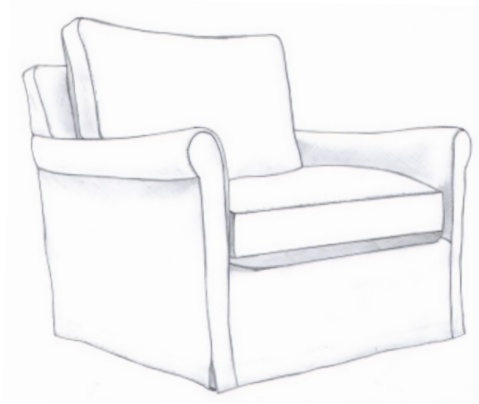

ECLECTIC.SPIRITED.WONDERFULLY COMFORTABLE.

FREYA • SLIPCOVER • LOOSE PILLOW BACK

**Freya-Slip-006 Chair**

**L38" D38" H36"**

Seat Height 22"

Seat Depth 23"

Arm Height 26"

Width Between Arms 24"

**Freya-Slip-005 Ottoman**

**L29" D24" H18"**

**Freya-Slip-039 Chaise**

**L37" D64" H35"**

Seat Height 22"

Seat Depth 50"

Arm Height 26"

Width Between Arms 24"