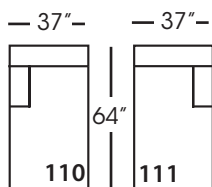

Corner
L39" D39" H36"

Large Armless
L62" D39" H36"

Small Armless
L31" D39" H36"

Chaise*
L37" D64" H36"
**available as right or left seated*

Two Seat End*
L70" D39" H36"
**available as right or left seated*

Freya-246/247
Right/Left Seated Large Arm
Bench Seat
L101" D39" H36"

Freya-248/249
Right/Left Seated Arm Bench
Seat with Corner
L108" D39" H36"

Seat Height 22"
Seat Depth 23"
Arm Height 26"

This is a suggested application. Application is subject to change.
Sizes and Dimensions will vary from piece to piece due to the individual hand craftsmanship used in every style we produce.
All furniture style names are for internal reference only, not intended for commercial use.

FREYA BENCH • UPHOLSTERED • LOOSE PILLOW BACK

Corner
L39" D39" H36"

Large Armless
L62" D39" H36"

Small Armless
L31" D39" H36"

Chaise*
L37" D64" H36"
**available as right or left seated*

Two Seat End*
L70" D39" H36"
**available as right or left seated*

Large Seat End*
L101" D39" H36"
**available as right or left seated*

Large Seat End with Corner*
L108" D39" H36"
**available as right or left seated*