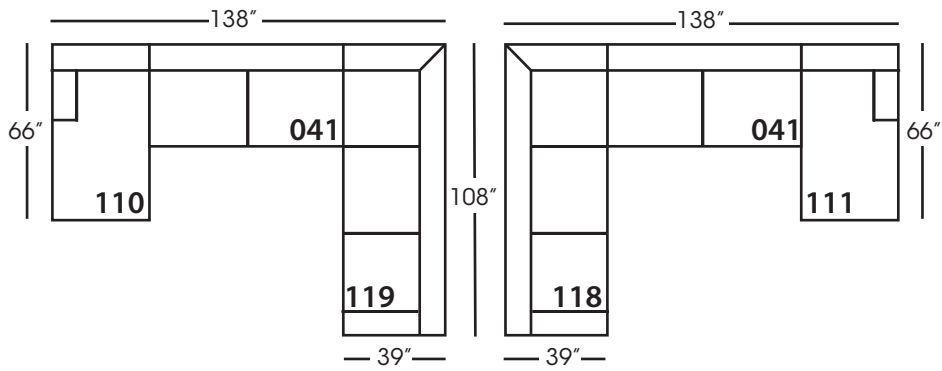

ECLECTIC.SPIRITED.WONDERFULLY COMFORTABLE.

FREYA • UPHOLSTERED • LOOSE PILLOW BACK