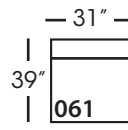

Freya-116/117
Right/Left Seated Large End
L101" D39" H36"

Freya-118/119
Right/Left Seated Three Seat
End with Corner
L108" D39" H36"

Seat Height 22"
Seat Depth 23"
Arm Height 26"

FREYA SECTIONAL COLLECTION

Corner
L39" D39" H36"

Large Armless
L62" D39" H36"

Small Armless
L31" D39" H36"

Chaise*
L37" D64" H36"
**available as right or left seated*

Two Seat End*
L70" D39" H36"
**available as right or left seated*

Large Seat End*
L101" D39" H36"
**available as right or left seated*

Large Seat End with Corner*
L108" D39" H36"
**available as right or left seated*

ECLECTIC.SPIRITED.WONDERFULLY COMFORTABLE.

FREYA BENCH • UPHOLSTERED • LOOSE PILLOW BACK

Large Seat End*
L101" D39" H36"
**available as right or left seated*

Large Seat End with Corner*
L108" D39" H36"
**available as right or left seated*