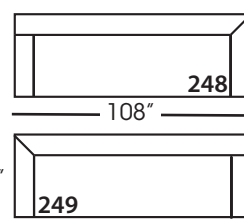

Corner
L39" D39" H36"

Large Armless
L62" D39" H36"

Small Armless
L31" D39" H36"

Chaise*
L37" D64" H36"
**available as right or left seated*

Two Seat End*
L70" D39" H36"
**available as right or left seated*

Freya-246/247
Right/Left Seated Large Arm
Bench Seat
L101" D39" H36"

Freya-248/249
Right/Left Seated Arm Bench
Seat with Corner
L108" D39" H36"

Seat Height 22"
Seat Depth 23"
Arm Height 26"

This is a suggested application. Application is subject to change.
Sizes and Dimensions will vary from piece to piece due to the individual hand craftsmanship used in every style we produce.
All furniture style names are for internal reference only, not intended for commercial use.

FREYA BENCH • UPHOLSTERED • LOOSE PILLOW BACK

Corner
L39" D39" H36"

Large Armless
L62" D39" H36"

Small Armless
L31" D39" H36"

Chaise*
L37" D64" H36"
**available as right or left seated*

Two Seat End*
L70" D39" H36"
**available as right or left seated*

Large Seat End*
L101" D39" H36"
**available as right or left seated*

Large Seat End with Corner*
L108" D39" H36"
**available as right or left seated*