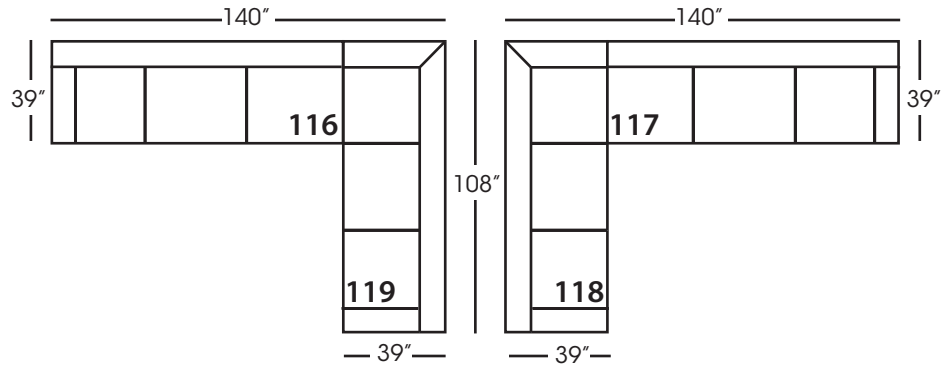

ECLECTIC.SPIRITED.WONDERFULLY COMFORTABLE.

FREYA • UPHOLSTERED • LOOSE PILLOW BACK