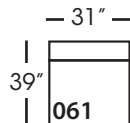

FREYA BENCH • UPHOLSTERED • LOOSE PILLOW BACK

Corner
L39" D39" H36"

Large Armless
L62" D39" H36"

Small Armless
L31" D39" H36"

Chaise*
L37" D64" H36"
**available as right or left seated*

Two Seat End*
L70" D39" H36"
**available as right or left seated*

Large Seat End*
L101" D39" H36"
**available as right or left seated*

Large Seat End with Corner*
L108" D39" H36"
**available as right or left seated*