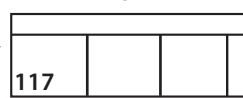

Corner
L39" D39" H36"

Large Armless
L62" D39" H36"

Small Armless
L31" D39" H36"

Chaise*
L37" D64" H36"
**available as right or left seated*

Two Seat End*
L70" D39" H36"
**available as right or left seated*

Large Seat End*
L101" D39" H36"
**available as right or left seated*

Large Seat End with Corner*
L108" D39" H36"
**available as right or left seated*

ECLECTIC.SPIRITED.WONDERFULLY COMFORTABLE.

FREYA BENCH • UPHOLSTERED • LOOSE PILLOW BACK