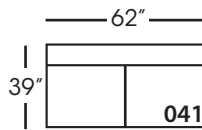

Freya-116/117
Right/Left Seated Large End
L101" D39" H36"

Freya-118/119
Right/Left Seated Three Seat
End with Corner
L108" D39" H36"

Seat Height 22"
Seat Depth 23"
Arm Height 26"

FREYA SECTIONAL COLLECTION

	Corner 010	Large Armless 041	Small Armless 061	Chaise 110/111	Two Seat End 114/115	Large Seat End 116/117	3 Seat End with Corner 118/119
Standard Features							
Cloud Cushion	x	x	x	x	x	x	x
Sinuous Underconstruction	x	x	x	x	x	x	x
Options - See Price List for Prices							
Luxe Cushion	No Charge	No Charge	No Charge	No Charge	No Charge	No Charge	No Charge
Cloud Plus Cushion	x	x	x	x	x	x	x
Extra Pillows (XP) - 20" TP	x	N/A	N/A	x	x	x	x
Ordering Instructions							
To Order, Please write the following:	Freya-010	Freya-041	Freya-061	Freya-110 rsc/111 lsc	Freya-114 rse/115 lse	Freya-116 rse/117 lse	Freya-118 rse/119 lse

Corner
L39" D39" H36"

Large Armless
L62" D39" H36"

Small Armless
L31" D39" H36"

Chaise*
L37" D64" H36"
**available as right or left seated*

Two Seat End*
L70" D39" H36"
**available as right or left seated*

Large Seat End*
L101" D39" H36"
**available as right or left seated*

Large Seat End with Corner*
L108" D39" H36"
**available as right or left seated*

ECLECTIC.SPIRITED.WONDERFULLY COMFORTABLE.

FREYA BENCH • UPHOLSTERED • LOOSE PILLOW BACK