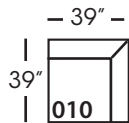

ECLECTIC.SPIRITED.WONDERFULLY COMFORTABLE.

FREYA BENCH • UPHOLSTERED • LOOSE PILLOW BACK

Corner
L39" D39" H36"