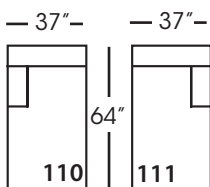

Freya-116/117
Right/Left Seated Large End
L101" D39" H36"

Freya-118/119
Right/Left Seated Three Seat
End with Corner
L108" D39" H36"

Seat Height 22"
Seat Depth 23"
Arm Height 26"

FREYA SECTIONAL COLLECTION

Corner
L39" D39" H36"

Large Armless
L62" D39" H36"

Small Armless
L31" D39" H36"

Chaise*
L37" D64" H36"
**available as right or left seated*

Two Seat End*
L70" D39" H36"
**available as right or left seated*

Large Seat End*
L101" D39" H36"
**available as right or left seated*

Large Seat End with Corner*
L108" D39" H36"
**available as right or left seated*

ECLECTIC.SPIRITED.WONDERFULLY COMFORTABLE.

FREYA BENCH • UPHOLSTERED • LOOSE PILLOW BACK

Freya-246/247
Right/Left Seated Large Arm
Bench Seat
L101" D39" H36"

Freya-248/249
Right/Left Seated Arm Bench
Seat with Corner
L108" D39" H36"

Seat Height 22"
Seat Depth 23"
Arm Height 26"

This is a suggested application. Application is subject to change.
Sizes and Dimensions will vary from piece to piece due to the individual hand craftsmanship used in every style we produce.
All furniture style names are for internal reference only, not intended for commercial use.