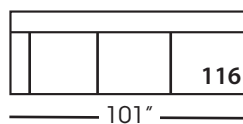

Corner
L39" D39" H36"

Large Armless
L62" D39" H36"

Small Armless
L31" D39" H36"

Chaise*
L37" D64" H36"
**available as right or left seated*

Two Seat End*
L70" D39" H36"
**available as right or left seated*

Large Seat End*
L101" D39" H36"
**available as right or left seated*

Large Seat End with Corner*
L108" D39" H36"
**available as right or left seated*

ECLECTIC.SPIRITED.WONDERFULLY COMFORTABLE.

FREYA BENCH • UPHOLSTERED • LOOSE PILLOW BACK