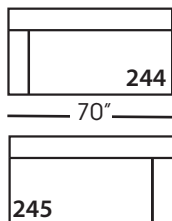

Corner
L39" D39" H36"

Large Armless
L62" D39" H36"

Small Armless
L31" D39" H36"

Chaise*
L37" D64" H36"
**available as right or left seated*

Two Seat End*
L70" D39" H36"
**available as right or left seated*

Freya-246/247
Right/Left Seated Large Arm
Bench Seat
L101" D39" H36"

Freya-248/249
Right/Left Seated Arm Bench
Seat with Corner
L108" D39" H36"

Seat Height 22"
Seat Depth 23"
Arm Height 26"

This is a suggested application. Application is subject to change.
Sizes and Dimensions will vary from piece to piece due to the individual hand craftsmanship used in every style we produce.
All furniture style names are for internal reference only, not intended for commercial use.

FREYA BENCH • UPHOLSTERED • LOOSE PILLOW BACK

Corner
L39" D39" H36"

Large Armless
L62" D39" H36"

Small Armless
L31" D39" H36"

Chaise*
L37" D64" H36"
**available as right or left seated*

Two Seat End*
L70" D39" H36"
**available as right or left seated*

Large Seat End*
L101" D39" H36"
**available as right or left seated*

Large Seat End with Corner*
L108" D39" H36"
**available as right or left seated*