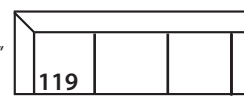

Corner
L39" D39" H36"

Large Armless
L62" D39" H36"

Small Armless
L31" D39" H36"

Chaise*
L37" D64" H36"
**available as right or left seated*

Two Seat End*
L70" D39" H36"
**available as right or left seated*

Large Seat End*
L101" D39" H36"
**available as right or left seated*

Large Seat End with Corner*
L108" D39" H36"
**available as right or left seated*

ECLECTIC.SPIRITED.WONDERFULLY COMFORTABLE.

FREYA BENCH • UPHOLSTERED • LOOSE PILLOW BACK