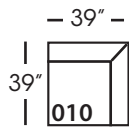

ECLECTIC.SPIRITED.WONDERFULLY COMFORTABLE.

FREYA • UPHOLSTERED • LOOSE PILLOW BACK

Corner
L39" D39" H36"