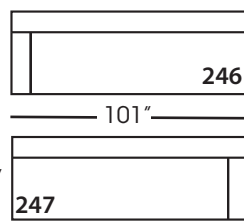

FREYA BENCH • UPHOLSTERED • LOOSE PILLOW BACK

Corner
L39" D39" H36"

Large Armless
L62" D39" H36"

Small Armless
L31" D39" H36"

Chaise*
L37" D64" H36"
**available as right or left seated*

Two Seat End*
L70" D39" H36"
**available as right or left seated*

Large Seat End*
L101" D39" H36"
**available as right or left seated*

Large Seat End with Corner*
L108" D39" H36"
**available as right or left seated*