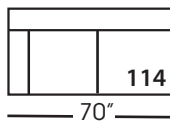

Corner
L39" D39" H36"

Large Armless
L62" D39" H36"

Small Armless
L31" D39" H36"

Chaise*
L37" D64" H36"
**available as right or left seated*

Two Seat End*
L70" D39" H36"
**available as right or left seated*

Large Seat End*
L101" D39" H36"
**available as right or left seated*

Large Seat End with Corner*
L108" D39" H36"
**available as right or left seated*

ECLECTIC.SPIRITED.WONDERFULLY COMFORTABLE.

FREYA BENCH • UPHOLSTERED • LOOSE PILLOW BACK