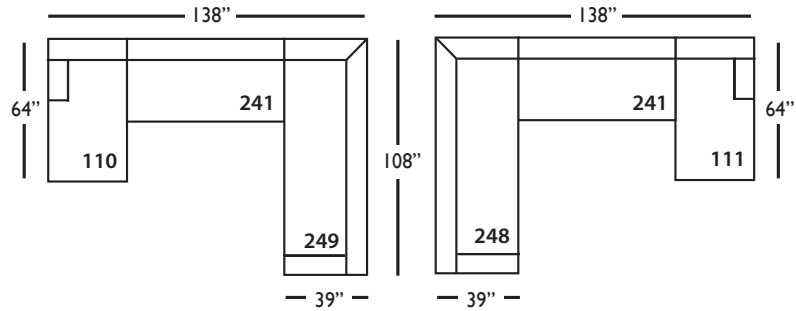

ECLECTIC.SPIRITED.WONDERFULLY COMFORTABLE.

FREYA BENCH • UPHOLSTERED • LOOSE PILLOW BACK