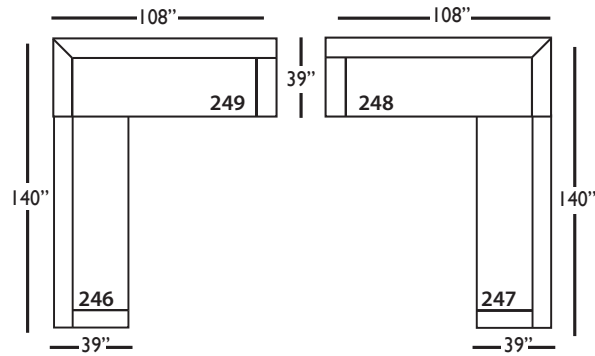

ECLECTIC.SPIRITED.WONDERFULLY COMFORTABLE.

FREYA BENCH • UPHOLSTERED • LOOSE PILLOW BACK