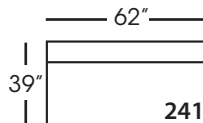

FREYA BENCH • UPHOLSTERED • LOOSE PILLOW BACK

Corner
L39" D39" H36"

Large Armless
L62" D39" H36"

Small Armless
L31" D39" H36"

Chaise*
L37" D64" H36"
**available as right or left seated*

Two Seat End*
L70" D39" H36"
**available as right or left seated*