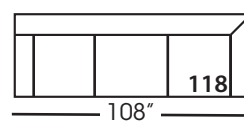

Corner
L39" D39" H36"

Large Armless
L62" D39" H36"

Small Armless
L31" D39" H36"

Chaise*
L37" D64" H36"
**available as right or left seated*

Two Seat End*
L70" D39" H36"
**available as right or left seated*

Large Seat End*
L101" D39" H36"
**available as right or left seated*

Large Seat End with Corner*
L108" D39" H36"
**available as right or left seated*

ECLECTIC.SPIRITED.WONDERFULLY COMFORTABLE.

FREYA BENCH • UPHOLSTERED • LOOSE PILLOW BACK