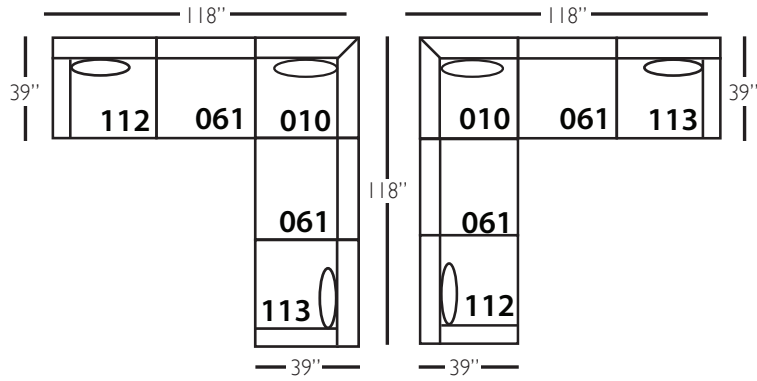

Serena Sectional

Shown in fabric 12716-75. Latte wood finish.

Pieces shown: Q165-005, Q165-112, Q165-061, Q165-061, Q165-113, and Q165-005

Overall Height: 39" Seat Height: 22" Seat Depth: 23" Arm Height: 29"

Standard Features	Q165-010 Corner	Q165-112/113 One Seat One Arm	Q165-061 Small Armless	Q165-005 Ottoman
Loose Pillow Back	✓	✓	✓	✓
One 20" Non-Welted Down-Blend Throw Pillow (TP)	✓	✓	N/A	N/A
Wooden Leg Finish Choices	✓	✓	✓	✓
Harmony Cushion	✓	✓	✓	✓
Suspension System	sinuous	sinuous	sinuous	sinuous
Options - See Price List for Prices				
Extra Pair Pillows (XP) 20" non-welted	✓	✓	N/A	N/A
Cloud Cushion	✓	✓	✓	✓

Serena Sectional

Q165-112 - RSE
Q165-113 - LSE

Q165-061 - SAL

Q165-005 - OTTO

Q165-010 - COR