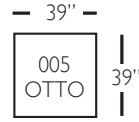

Q165-005 - OTTO