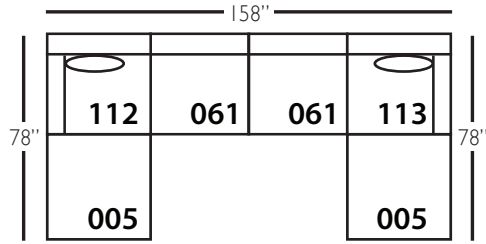

Serena Sectional