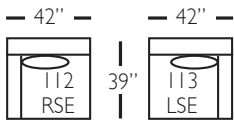

Serena Sectional

Q165-112 - RSE
Q165-113 - LSE