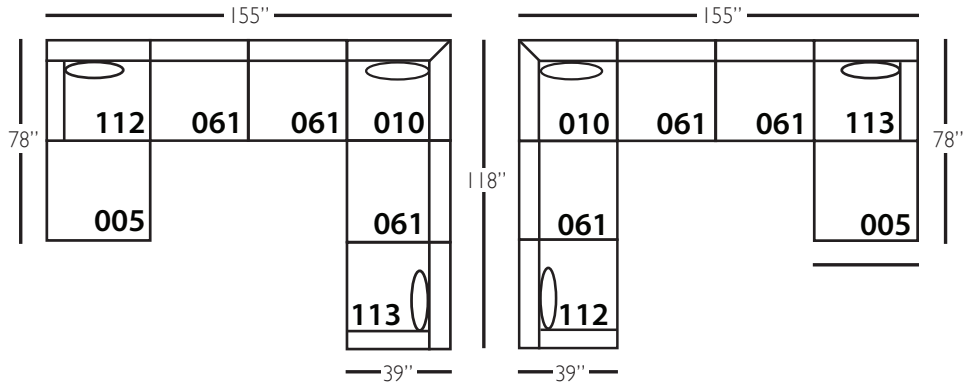

Serena Sectional

Shown in fabric 12716-75. Latte wood finish.

Pieces shown: Q165-005, Q165-112, Q165-061, Q165-061, Q165-113, and Q165-005

Overall Height: 39" Seat Height: 22" Seat Depth: 23" Arm Height: 29"

Standard Features	Q165-010 Corner	Q165-112/113 One Seat One Arm	Q165-061 Small Armless	Q165-005 Ottoman
Loose Pillow Back	✓	✓	✓	✓
One 20" Non-Welted Down-Blend Throw Pillow (TP)	✓	✓	N/A	N/A
Wooden Leg Finish Choices	✓	✓	✓	✓
Harmony Cushion	✓	✓	✓	✓
Suspension System	sinuous	sinuous	sinuous	sinuous
Options - See Price List for Prices				
Extra Pair Pillows (XP) 20" non-welted	✓	✓	N/A	N/A
Cloud Cushion	✓	✓	✓	✓

Serena Sectional

Q165-112 - RSE
Q165-113 - LSE

Q165-061 - SAL

Q165-005 - OTTO

Q165-010 - COR