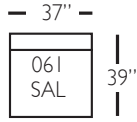

Q165-061 - SAL