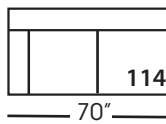

Lilah-114/115
Right/Left Seated Two Seat End
L70" D40" H38"

Lilah-116/117
Right/Left Seated Large End
L102" D40" H38"

Lilah-118/119
Right/Left Seated Three Seat
End with Corner
L106" D40" H38"

Seat Height 21"
Seat Depth 24"
Arm Height 27"

LILAH SECTIONAL COLLECTION

	Corner 010	Large Armless 041	Small Armless 061	Chaise 110/111	One Seat End 112/113	Two Seat End 114/115	Large Seat End 116/117	3 Seat End with Corner 118/119
Standard Features								
Cloud Cushion	x	x	x	x	x	x	x	x
Sinuous Underconstruction	x	x	x	x	x	x	x	x
Options - See Price List for Prices								
Luxe Cushion	No Charge	No Charge	No Charge	No Charge	No Charge	No Charge	No Charge	No Charge
Cloud Plus Cushion	x	x	x	x	x	x	x	x
Extra Pillows (XP) - 18" TP	x	N/A	N/A	x	x	x	x	x
Ordering Instructions								
To Order, Please write the following:	Lilah-010	Lilah-041	Lilah-061	Lilah-110 rsc/111 lsc	Lilah-112 rse/113 lse	Lilah-114 rse/115 lse	Lilah-116 rse/117 lse	Lilah-118 rse/119 lse

Corner
L40" D40" H38"

Large Armless
L65" D40" H38"

Small Armless
L33" D40" H38"

One Seat End*
L38" D40" H38"
**available as right or left seated*

Chaise*
L38" D66" H38"
**available as right or left seated*

Two Seat End*
L70" D40" H38"
**available as right or left seated*

Large Seat End*
L102" D40" H38"
**available as right or left seated*

Large Seat End with Corner*
L106" D40" H38"
**available as right or left seated*