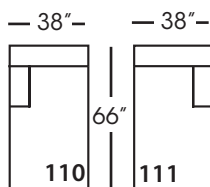

Lilah-010
Corner
L40" D40" H38"

Lilah-041
Large Armless - 2 Cushion
L65" D40" H38"

Lilah-061
Small Armless
L33" D40" H38"

Lilah-110/111
Right/Left Seated Chaise
L38" D66" H38"
Seat Depth 50"

Lilah-112/113
Right/Left Seated One Seat End
L38" D40" H38"

Lilah-114/115
Right/Left Seated Two Seat End
L70" D40" H38"

Lilah-116/117
Right/Left Seated Large End
L102" D40" H38"

Lilah-118/119
Right/Left Seated Three Seat
End with Corner
L106" D40" H38"

Seat Height 21"
Seat Depth 24"
Arm Height 27"

Corner
L40" D40" H38"

Large Armless
L65" D40" H38"

Small Armless
L33" D40" H38"

One Seat End*
L38" D40" H38"
**available as right or left seated*

Chaise*
L38" D66" H38"
**available as right or left seated*

Two Seat End*
L70" D40" H38"
**available as right or left seated*

Large Seat End*
L102" D40" H38"
**available as right or left seated*

Large Seat End with Corner*
L106" D40" H38"
**available as right or left seated*