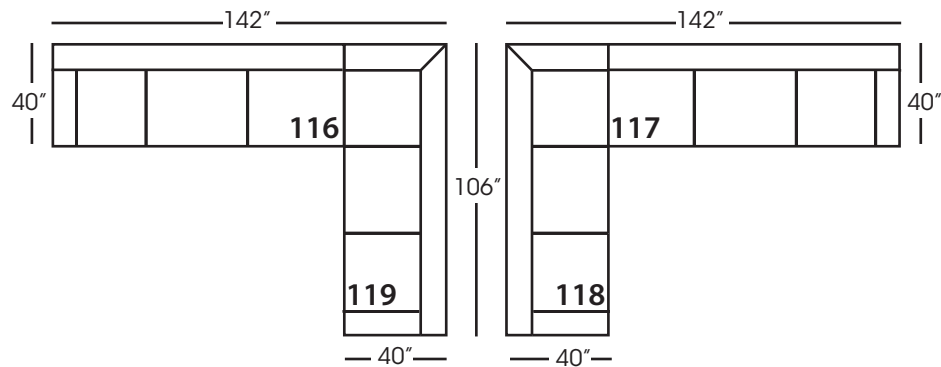

Lilah-114/115
Right/Left Seated Two Seat End
L70" D40" H38"

Lilah-116/117
Right/Left Seated Large End
L102" D40" H38"

Lilah-118/119
Right/Left Seated Three Seat
End with Corner
L106" D40" H38"

Seat Height 21"
Seat Depth 24"
Arm Height 27"

LILAH SECTIONAL COLLECTION

	Corner 010	Large Armless 041	Small Armless 061	Chaise 110/111	One Seat End 112/113	Two Seat End 114/115	Large Seat End 116/117	3 Seat End with Corner 118/119
Standard Features								
Cloud Cushion	x	x	x	x	x	x	x	x
Sinuous Underconstruction	x	x	x	x	x	x	x	x
Options - See Price List for Prices								
Luxe Cushion	No Charge	No Charge	No Charge	No Charge	No Charge	No Charge	No Charge	No Charge
Cloud Plus Cushion	x	x	x	x	x	x	x	x
Extra Pillows (XP) - 18" TP	x	N/A	N/A	x	x	x	x	x
Ordering Instructions								
To Order, Please write the following:	Lilah-010	Lilah-041	Lilah-061	Lilah-110 rsc/111 lsc	Lilah-112 rse/113 lse	Lilah-114 rse/115 lse	Lilah-116 rse/117 lse	Lilah-118 rse/119 lse

Corner
L40" D40" H38"

Large Armless
L65" D40" H38"

Small Armless
L33" D40" H38"

One Seat End*
L38" D40" H38"
**available as right or left seated*

Chaise*
L38" D66" H38"
**available as right or left seated*

Two Seat End*
L70" D40" H38"
**available as right or left seated*

Large Seat End*
L102" D40" H38"
**available as right or left seated*

Large Seat End with Corner*
L106" D40" H38"
**available as right or left seated*