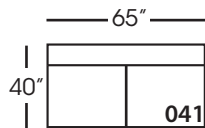

Lilah-114/115
Right/Left Seated Two Seat End
L70" D40" H38"

Lilah-116/117
Right/Left Seated Large End
L102" D40" H38"

Lilah-118/119
Right/Left Seated Three Seat
End with Corner
L106" D40" H38"

Seat Height 21"
Seat Depth 24"
Arm Height 27"

LILAH SECTIONAL COLLECTION

	Corner 010	Large Armless 041	Small Armless 061	Chaise 110/111	One Seat End 112/113	Two Seat End 114/115	Large Seat End 116/117	3 Seat End with Corner 118/119
Standard Features								
Cloud Cushion	x	x	x	x	x	x	x	x
Sinuous Underconstruction	x	x	x	x	x	x	x	x
Options - See Price List for Prices								
Luxe Cushion	No Charge	No Charge	No Charge	No Charge	No Charge	No Charge	No Charge	No Charge
Cloud Plus Cushion	x	x	x	x	x	x	x	x
Extra Pillows (XP) - 18" TP	x	N/A	N/A	x	x	x	x	x
Ordering Instructions								
To Order, Please write the following:	Lilah-010	Lilah-041	Lilah-061	Lilah-110 rsc/111 lsc	Lilah-112 rse/113 lse	Lilah-114 rse/115 lse	Lilah-116 rse/117 lse	Lilah-118 rse/119 lse

Corner
L40" D40" H38"

Large Armless
L65" D40" H38"

Small Armless
L33" D40" H38"

One Seat End*
L38" D40" H38"
**available as right or left seated*

Chaise*
L38" D66" H38"
**available as right or left seated*

Two Seat End*
L70" D40" H38"
**available as right or left seated*

Large Seat End*
L102" D40" H38"
**available as right or left seated*

Large Seat End with Corner*
L106" D40" H38"
**available as right or left seated*