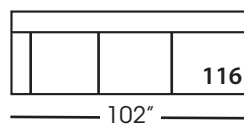

Lilah-114/115
Right/Left Seated Two Seat End
L70" D40" H38"

Lilah-116/117
Right/Left Seated Large End
L102" D40" H38"

Lilah-118/119
Right/Left Seated Three Seat
End with Corner
L106" D40" H38"

Seat Height 21"
Seat Depth 24"
Arm Height 27"

LILAH SECTIONAL COLLECTION

	Corner 010	Large Armless 041	Small Armless 061	Chaise 110/111	One Seat End 112/113	Two Seat End 114/115	Large Seat End 116/117	3 Seat End with Corner 118/119
Standard Features								
Cloud Cushion	x	x	x	x	x	x	x	x
Sinuous Underconstruction	x	x	x	x	x	x	x	x
Options - See Price List for Prices								
Luxe Cushion	No Charge	No Charge	No Charge	No Charge	No Charge	No Charge	No Charge	No Charge
Cloud Plus Cushion	x	x	x	x	x	x	x	x
Extra Pillows (XP) - 18" TP	x	N/A	N/A	x	x	x	x	x
Ordering Instructions								
To Order, Please write the following:	Lilah-010	Lilah-041	Lilah-061	Lilah-110 rsc/111 lsc	Lilah-112 rse/113 lse	Lilah-114 rse/115 lse	Lilah-116 rse/117 lse	Lilah-118 rse/119 lse

Corner
L40" D40" H38"

Large Armless
L65" D40" H38"

Small Armless
L33" D40" H38"

One Seat End*
L38" D40" H38"
**available as right or left seated*

Chaise*
L38" D66" H38"
**available as right or left seated*

Two Seat End*
L70" D40" H38"
**available as right or left seated*

Large Seat End*
L102" D40" H38"
**available as right or left seated*

Large Seat End with Corner*
L106" D40" H38"
**available as right or left seated*