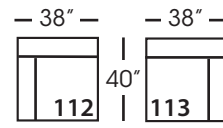

Lilah-114/115
Right/Left Seated Two Seat End
L70" D40" H38"

Lilah-116/117
Right/Left Seated Large End
L102" D40" H38"

Lilah-118/119
Right/Left Seated Three Seat
End with Corner
L106" D40" H38"

Seat Height 21"
Seat Depth 24"
Arm Height 27"

LILAH SECTIONAL COLLECTION

	Corner 010	Large Armless 041	Small Armless 061	Chaise 110/111	One Seat End 112/113	Two Seat End 114/115	Large Seat End 116/117	3 Seat End with Corner 118/119
Standard Features								
Cloud Cushion	x	x	x	x	x	x	x	x
Sinuous Underconstruction	x	x	x	x	x	x	x	x
Options - See Price List for Prices								
Luxe Cushion	No Charge	No Charge	No Charge	No Charge	No Charge	No Charge	No Charge	No Charge
Cloud Plus Cushion	x	x	x	x	x	x	x	x
Extra Pillows (XP) - 18" TP	x	N/A	N/A	x	x	x	x	x
Ordering Instructions								
To Order, Please write the following:	Lilah-010	Lilah-041	Lilah-061	Lilah-110 rsc/111 lsc	Lilah-112 rse/113 lse	Lilah-114 rse/115 lse	Lilah-116 rse/117 lse	Lilah-118 rse/119 lse

Corner
L40" D40" H38"

Large Armless
L65" D40" H38"

Small Armless
L33" D40" H38"

One Seat End*
L38" D40" H38"
**available as right or left seated*

Chaise*
L38" D66" H38"
**available as right or left seated*

Two Seat End*
L70" D40" H38"
**available as right or left seated*

Large Seat End*
L102" D40" H38"
**available as right or left seated*

Large Seat End with Corner*
L106" D40" H38"
**available as right or left seated*