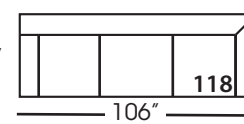

Lilah-114/115
Right/Left Seated Two Seat End
L70" D40" H38"

Lilah-116/117
Right/Left Seated Large End
L102" D40" H38"

Lilah-118/119
Right/Left Seated Three Seat
End with Corner
L106" D40" H38"

Seat Height 21"
Seat Depth 24"
Arm Height 27"

LILAH SECTIONAL COLLECTION

	Corner 010	Large Armless 041	Small Armless 061	Chaise 110/111	One Seat End 112/113	Two Seat End 114/115	Large Seat End 116/117	3 Seat End with Corner 118/119
Standard Features								
Cloud Cushion	x	x	x	x	x	x	x	x
Sinuous Underconstruction	x	x	x	x	x	x	x	x
Options - See Price List for Prices								
Luxe Cushion	No Charge	No Charge	No Charge	No Charge	No Charge	No Charge	No Charge	No Charge
Cloud Plus Cushion	x	x	x	x	x	x	x	x
Extra Pillows (XP) - 18" TP	x	N/A	N/A	x	x	x	x	x
Ordering Instructions								
To Order, Please write the following:	Lilah-010	Lilah-041	Lilah-061	Lilah-110 rsc/111 lsc	Lilah-112 rse/113 lse	Lilah-114 rse/115 lse	Lilah-116 rse/117 lse	Lilah-118 rse/119 lse

Corner
L40" D40" H38"

Large Armless
L65" D40" H38"

Small Armless
L33" D40" H38"

One Seat End*
L38" D40" H38"
**available as right or left seated*

Chaise*
L38" D66" H38"
**available as right or left seated*

Two Seat End*
L70" D40" H38"
**available as right or left seated*

Large Seat End*
L102" D40" H38"
**available as right or left seated*

Large Seat End with Corner*
L106" D40" H38"
**available as right or left seated*