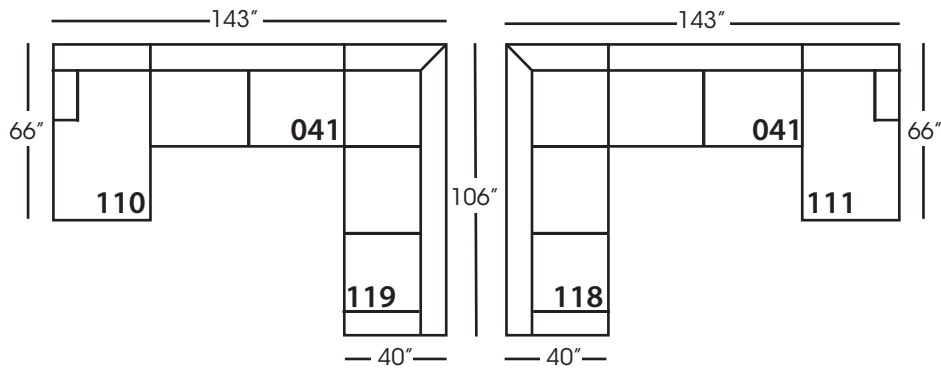

Lilah-114/115
Right/Left Seated Two Seat End
L70" D40" H38"

Lilah-116/117
Right/Left Seated Large End
L102" D40" H38"

Lilah-118/119
Right/Left Seated Three Seat
End with Corner
L106" D40" H38"

Seat Height 21"
Seat Depth 24"
Arm Height 27"

LILAH SECTIONAL COLLECTION

	Corner 010	Large Armless 041	Small Armless 061	Chaise 110/111	One Seat End 112/113	Two Seat End 114/115	Large Seat End 116/117	3 Seat End with Corner 118/119
Standard Features								
Cloud Cushion	x	x	x	x	x	x	x	x
Sinuous Underconstruction	x	x	x	x	x	x	x	x
Options - See Price List for Prices								
Luxe Cushion	No Charge	No Charge	No Charge	No Charge	No Charge	No Charge	No Charge	No Charge
Cloud Plus Cushion	x	x	x	x	x	x	x	x
Extra Pillows (XP) - 18" TP	x	N/A	N/A	x	x	x	x	x
Ordering Instructions								
To Order, Please write the following:	Lilah-010	Lilah-041	Lilah-061	Lilah-110 rsc/111 lsc	Lilah-112 rse/113 lse	Lilah-114 rse/115 lse	Lilah-116 rse/117 lse	Lilah-118 rse/119 lse

Corner
L40" D40" H38"

Large Armless
L65" D40" H38"

Small Armless
L33" D40" H38"

One Seat End*
L38" D40" H38"
**available as right or left seated*

Chaise*
L38" D66" H38"
**available as right or left seated*

Two Seat End*
L70" D40" H38"
**available as right or left seated*

Large Seat End*
L102" D40" H38"
**available as right or left seated*

Large Seat End with Corner*
L106" D40" H38"
**available as right or left seated*