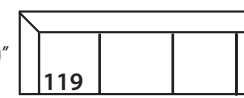

LILAH SECTIONAL COLLECTION

	Corner 010	Large Armless 041	Small Armless 061	Chaise 110/111	One Seat End 112/113	Two Seat End 114/115	Large Seat End 116/117	3 Seat End with Corner 118/119
Standard Features								
Cloud Cushion	x	x	x	x	x	x	x	x
Sinuous Underconstruction	x	x	x	x	x	x	x	x
Options - See Price List for Prices								
Luxe Cushion	No Charge	No Charge	No Charge	No Charge	No Charge	No Charge	No Charge	No Charge
Cloud Plus Cushion	x	x	x	x	x	x	x	x
Extra Pillows (XP) - 18" TP	x	N/A	N/A	x	x	x	x	x
Ordering Instructions								
To Order, Please write the following:	Lilah-010	Lilah-041	Lilah-061	Lilah-110 rsc/111 lsc	Lilah-112 rse/113 lse	Lilah-114 rse/115 lse	Lilah-116 rse/117 lse	Lilah-118 rse/119 lse

Corner
L40" D40" H38"

Large Armless
L65" D40" H38"

Small Armless
L33" D40" H38"

One Seat End*
L38" D40" H38"
**available as right or left seated*

Chaise*
L38" D66" H38"
**available as right or left seated*

Two Seat End*
L70" D40" H38"
**available as right or left seated*

Large Seat End*
L102" D40" H38"
**available as right or left seated*

Large Seat End with Corner*
L106" D40" H38"
**available as right or left seated*