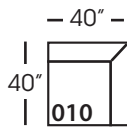

Lilah-114/115
Right/Left Seated Two Seat End
L70" D40" H38"

Lilah-116/117
Right/Left Seated Large End
L102" D40" H38"

Lilah-118/119
Right/Left Seated Three Seat
End with Corner
L106" D40" H38"

Seat Height 21"
Seat Depth 24"
Arm Height 27"

LILAH SECTIONAL COLLECTION

	Corner 010	Large Armless 041	Small Armless 061	Chaise 110/111	One Seat End 112/113	Two Seat End 114/115	Large Seat End 116/117	3 Seat End with Corner 118/119
Standard Features								
Cloud Cushion	x	x	x	x	x	x	x	x
Sinuous Underconstruction	x	x	x	x	x	x	x	x
Options - See Price List for Prices								
Luxe Cushion	No Charge	No Charge	No Charge	No Charge	No Charge	No Charge	No Charge	No Charge
Cloud Plus Cushion	x	x	x	x	x	x	x	x
Extra Pillows (XP) - 18" TP	x	N/A	N/A	x	x	x	x	x
Ordering Instructions								
To Order, Please write the following:	Lilah-010	Lilah-041	Lilah-061	Lilah-110 rsc/111 lsc	Lilah-112 rse/113 lse	Lilah-114 rse/115 lse	Lilah-116 rse/117 lse	Lilah-118 rse/119 lse

Corner
L40" D40" H38"

Large Armless
L65" D40" H38"

Small Armless
L33" D40" H38"

One Seat End*
L38" D40" H38"
**available as right or left seated*

Chaise*
L38" D66" H38"
**available as right or left seated*

Two Seat End*
L70" D40" H38"
**available as right or left seated*

Large Seat End*
L102" D40" H38"
**available as right or left seated*

Large Seat End with Corner*
L106" D40" H38"
**available as right or left seated*