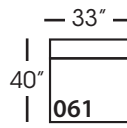

Lilah-114/115
Right/Left Seated Two Seat End
L70" D40" H38"

Lilah-116/117
Right/Left Seated Large End
L102" D40" H38"

Lilah-118/119
Right/Left Seated Three Seat
End with Corner
L106" D40" H38"

Seat Height 21"
Seat Depth 24"
Arm Height 27"

LILAH SECTIONAL COLLECTION

	Corner 010	Large Armless 041	Small Armless 061	Chaise 110/111	One Seat End 112/113	Two Seat End 114/115	Large Seat End 116/117	3 Seat End with Corner 118/119
Standard Features								
Cloud Cushion	x	x	x	x	x	x	x	x
Sinuous Underconstruction	x	x	x	x	x	x	x	x
Options - See Price List for Prices								
Luxe Cushion	No Charge	No Charge	No Charge	No Charge	No Charge	No Charge	No Charge	No Charge
Cloud Plus Cushion	x	x	x	x	x	x	x	x
Extra Pillows (XP) - 18" TP	x	N/A	N/A	x	x	x	x	x
Ordering Instructions								
To Order, Please write the following:	Lilah-010	Lilah-041	Lilah-061	Lilah-110 rsc/111 lsc	Lilah-112 rse/113 lse	Lilah-114 rse/115 lse	Lilah-116 rse/117 lse	Lilah-118 rse/119 lse

Corner
L40" D40" H38"

Large Armless
L65" D40" H38"

Small Armless
L33" D40" H38"

One Seat End*
L38" D40" H38"
**available as right or left seated*

Chaise*
L38" D66" H38"
**available as right or left seated*

Two Seat End*
L70" D40" H38"
**available as right or left seated*

Large Seat End*
L102" D40" H38"
**available as right or left seated*

Large Seat End with Corner*
L106" D40" H38"
**available as right or left seated*