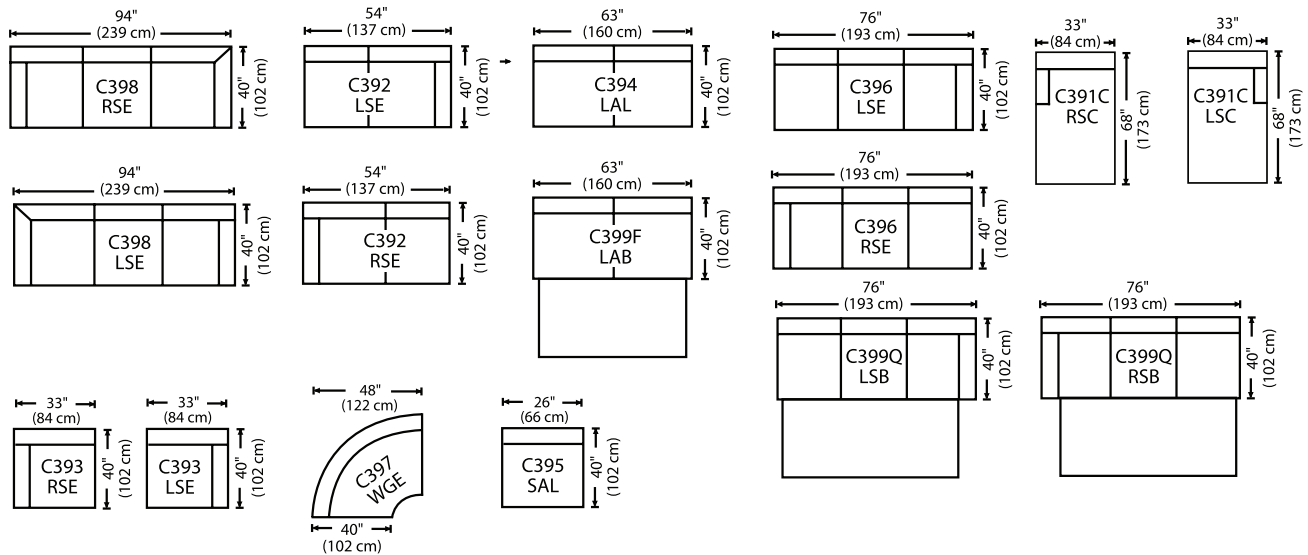

# Masquerade

Shown in fabric 15126-04, throw pillows in fabric 19072-04.

Overall Height: 39" Seat Height: 21" Seat Depth: 21" Arm Height: 25"

This style series features a slipcover over an upholstered muslin base.

Standard Features	C392-000	C398-000	C396-000	C391C-000	C399Q-000	C394-000	C399F-000	C393-000	C395-000	C397-000
Loose Pillow Back	✓	✓	✓	✓	✓	✓	✓	✓	✓	✓
One 20" Down Blend Throw Pillows (TP)	✓	2 TPS	✓	✓	✓	N/A	N/A	✓	N/A	✓
M850 Cushion (MSC)	✓	✓	✓	✓	✓	✓	✓	✓	✓	✓
Suspension System	sinuous	sinuous	sinuous	sinuous	N/A	sinuous	N/A	sinuous	sinuous	sinuous
<b>Options — See Price List for Prices</b>										
Feather Soft Cushion Package	✓	✓	✓	✓	✓	✓	✓	✓	✓	✓
Contrasting Welt Fabric (CW)	✓	✓	✓	✓	✓	✓	✓	✓	✓	✓
Fringe (BLF)	✓	✓	✓	✓	✓	N/A	N/A	✓	N/A	✓
CloudCoil Innerspring Air Mattress	N/A	N/A	N/A	N/A	✓	N/A	✓	N/A	N/A	N/A