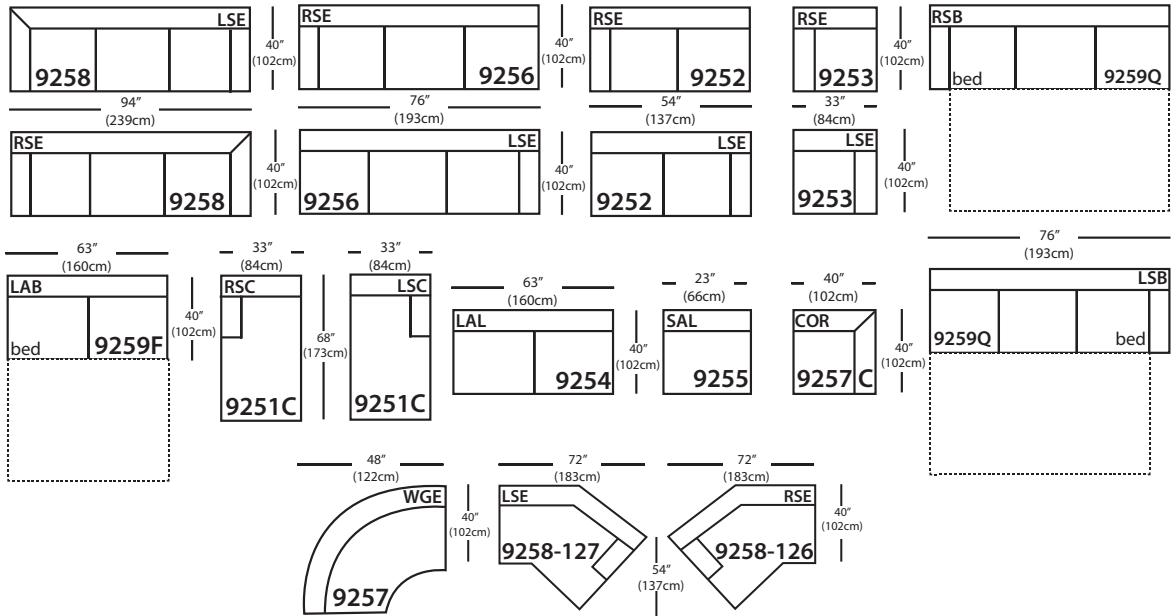

# Brentwood

Shown in fabric 19119-89, throw pillow in fabric 14837-50.

Overall Height: 36" Seat Height: 21" Seat Depth: 21" Arm Height: 25"

*This sofa uses connector clips.*

Standard Features	9252-000	9258-000	9256-000	9254-000	9259Q-000	9251C-000	9259F-000	9253-000	9257COR-000	9255-000	9257-000	9258-126/127
Loose Pillow Back	✓	✓	✓	✓	✓	✓	✓	✓	✓	✓	✓	✓
One 21" Throw Pillow (TP)	✓	2 TPS	✓	N/A	✓	✓	N/A	✓	✓	N/A	✓	2 TPS
300CC Cushion	✓	✓	✓	✓	✓	✓	✓	✓	✓	✓	✓	✓
Suspension System	sinuous	sinuous	sinuous	sinuous	N/A	sinuous	N/A	sinuous	sinuous	sinuous	sinuous	webbing
<b>Options - See Price List for Prices</b>												
Feather Soft Cushion Package	✓	✓	✓	✓	✓	✓	✓	✓	✓	✓	✓	✓
Fringe (BLF)	✓	✓	✓	N/A	✓	✓	N/A	✓	✓	N/A	✓	✓
Fitted Arm Covers	✓	✓	✓	N/A	✓	✓	N/A	N/A	N/A	N/A	N/A	✓
Cloud Coil Innerspring Air Mattress	N/A	N/A	N/A	N/A	✓	N/A	✓	N/A	N/A	N/A	N/A	N/A
M850 Cushion	✓	✓	✓	✓	✓	✓	✓	✓	✓	✓	✓	✓

Pattern Availability: RG, RS, PS, NM

This is a suggested fabric application and wood finish. Fabrics shown are subject to change. Dimensions may vary slightly from piece to piece due to individual hand craftsmanship. All furniture style names are for internal reference only, not intended for commercial use.