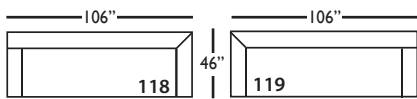

ECLECTIC.SPIRITED.WONDERFULLY COMFORTABLE.

BRISTOL • UPHOLSTERED • BENCH CUSHION

3-Seat End with Corner 118/119*
L106" D46" H35"
*available as right or left seated