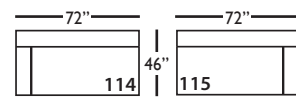

Bristol-061
Small Armless
L34" D46" H35"

Bristol-110/111
Right/Left Seated Chaise End
L40" D67" H35"

Bristol-114/115
Right/Left Two Seated End
L72" D46" H35"

Bristol-116/117
Right/Left Three Seated End
L92" D46" H35"

Bristol-118/119
Right/Left Three Seated End
w/ Corner
L106" D46" H35"

Seat Height 21"
Seat Depth 27"
Arm Height 24"

This is a suggested application. Application is subject to change.
Sizes and Dimensions will vary from piece to piece due to the individual hand craftsmanship used in every style we produce.
All furniture style names are for internal reference only, not intended for commercial use.

BRISTOL UPHOLSTERED SECTIONAL COLLECTION

	Large Armless 041	Small Armless 061	Chaise 110/111	2-Seat End 114/115	3-Seat End 116/117	3-Seat End w/Corner 118/119
Standard Features						
20" Contrasting Down Blend Throw Pillow (LTP)	N/A	N/A	x	x	x	x(2)
18" Contrasting Down Blend Throw Pillow (STP)	N/A	N/A	x	x	x	x(2)
14" Contrasting Down Blend Kidney Pillow (KP)	x(2)	N/A	N/A	N/A	N/A	N/A
Cloud Cushion:	x	x	x	x	x	x
Sinuous Underconstruction	x	x	x	x	x	x
Options - See Price List for Prices						
Luxe Cushion:	No Charge	No Charge	No Charge	No Charge	No Charge	No Charge
Cloud Plus Cushion	x	x	x	x	x	x
Extra Pillow (XP)	N/A	N/A	x	x	x	x
Ordering Instructions						
To Order, Please write the following:	Bristol-041	Bristol-061	Bristol-110/111	Bristol-114/115	Bristol-116/117	Bristol-118/119

3-Seat End with Corner 118/119*
L106" D46" H35"
**available as right or left seated*

3-Seat End 116/117*
L92" D46" H35"
**available as right or left seated*

2-Seat End 114/115*
L72" D46" H35"
**available as right or left seated*