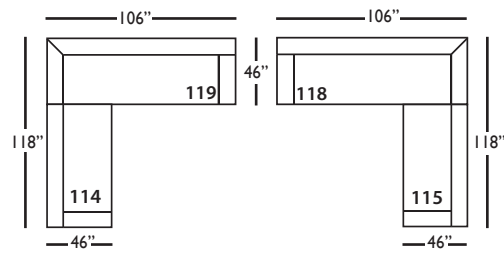

Bristol-061
Small Armless
L34" D46" H35"

Bristol-110/111
Right/Left Seated Chaise End
L40" D67" H35"

Bristol-114/115
Right/Left Two Seated End
L72" D46" H35"

Bristol-116/117
Right/Left Three Seated End
L92" D46" H35"

Bristol-118/119
Right/Left Three Seated End
w/ Corner
L106" D46" H35"

Seat Height 21"
Seat Depth 27"
Arm Height 24"

This is a suggested application. Application is subject to change.
Sizes and Dimensions will vary from piece to piece due to the individual hand craftsmanship used in every style we produce.
All furniture style names are for internal reference only, not intended for commercial use.

BRISTOL UPHOLSTERED SECTIONAL COLLECTION

	Large Armless 041	Small Armless 061	Chaise 110/111	2-Seat End 114/115	3-Seat End 116/117	3-Seat End w/Corner 118/119
Standard Features						
20" Contrasting Down Blend Throw Pillow (LTP)	N/A	N/A	x	x	x	x(2)
18" Contrasting Down Blend Throw Pillow (STP)	N/A	N/A	x	x	x	x(2)
14" Contrasting Down Blend Kidney Pillow (KP)	x(2)	N/A	N/A	N/A	N/A	N/A
Cloud Cushion:	x	x	x	x	x	x
Sinuous Underconstruction	x	x	x	x	x	x
Options - See Price List for Prices						
Luxe Cushion:	No Charge	No Charge	No Charge	No Charge	No Charge	No Charge
Cloud Plus Cushion	x	x	x	x	x	x
Extra Pillow (XP)	N/A	N/A	x	x	x	x
Ordering Instructions						
To Order, Please write the following:	Bristol-041	Bristol-061	Bristol-110/111	Bristol-114/115	Bristol-116/117	Bristol-118/119

3-Seat End with Corner 118/119*
L106" D46" H35"
**available as right or left seated*

3-Seat End 116/117*
L92" D46" H35"
**available as right or left seated*

2-Seat End 114/115*
L72" D46" H35"
**available as right or left seated*