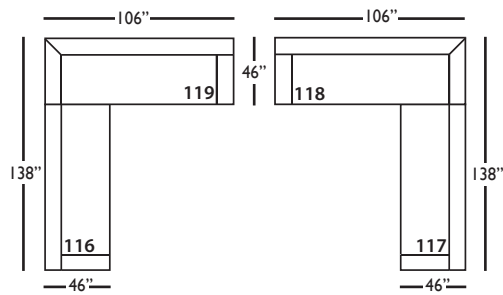

Bristol-061
Small Armless
L34" D46" H35"

Bristol-110/111
Right/Left Seated Chaise End
L40" D67" H35"

Bristol-114/115
Right/Left Two Seated End
L72" D46" H35"

Bristol-116/117
Right/Left Three Seated End
L92" D46" H35"

Bristol-118/119
Right/Left Three Seated End
w/ Corner
L106" D46" H35"

Seat Height 21"
Seat Depth 27"
Arm Height 24"

This is a suggested application. Application is subject to change.
Sizes and Dimensions will vary from piece to piece due to the individual hand craftsmanship used in every style we produce.
All furniture style names are for internal reference only, not intended for commercial use.

BRISTOL UPHOLSTERED SECTIONAL COLLECTION

	Large Armless 041	Small Armless 061	Chaise 110/111	2-Seat End 114/115	3-Seat End 116/117	3-Seat End w/Corner 118/119
Standard Features						
20" Contrasting Down Blend Throw Pillow (LTP)	N/A	N/A	x	x	x	x(2)
18" Contrasting Down Blend Throw Pillow (STP)	N/A	N/A	x	x	x	x(2)
14" Contrasting Down Blend Kidney Pillow (KP)	x(2)	N/A	N/A	N/A	N/A	N/A
Cloud Cushion:	x	x	x	x	x	x
Sinuous Underconstruction	x	x	x	x	x	x
Options - See Price List for Prices						
Luxe Cushion:	No Charge	No Charge	No Charge	No Charge	No Charge	No Charge
Cloud Plus Cushion	x	x	x	x	x	x
Extra Pillow (XP)	N/A	N/A	x	x	x	x
Ordering Instructions						
To Order, Please write the following:	Bristol-041	Bristol-061	Bristol-110/111	Bristol-114/115	Bristol-116/117	Bristol-118/119

3-Seat End with Corner 118/119*
L106" D46" H35"
**available as right or left seated*

3-Seat End 116/117*
L92" D46" H35"
**available as right or left seated*

2-Seat End 114/115*
L72" D46" H35"
**available as right or left seated*