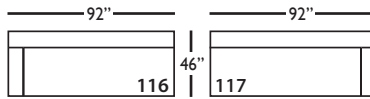

Bristol-118/119
Right/Left Three Seated End
w/ Corner
L106" D46" H35"

Seat Height 21"
Seat Depth 27"
Arm Height 24"

This is a suggested application. Application is subject to change.
Sizes and Dimensions will vary from piece to piece due to the individual hand craftsmanship used in every style we produce.
All furniture style names are for internal reference only, not intended for commercial use.

BRISTOL UPHOLSTERED SECTIONAL COLLECTION

	Large Armless 041	Small Armless 061	Chaise 110/111	2-Seat End 114/115	3-Seat End 116/117	3-Seat End w/Corner 118/119
Standard Features						
20" Contrasting Down Blend Throw Pillow (LTP)	N/A	N/A	x	x	x	x(2)
18" Contrasting Down Blend Throw Pillow (STP)	N/A	N/A	x	x	x	x(2)
14" Contrasting Down Blend Kidney Pillow (KP)	x(2)	N/A	N/A	N/A	N/A	N/A
Cloud Cushion:	x	x	x	x	x	x
Sinuous Underconstruction	x	x	x	x	x	x
Options - See Price List for Prices						
Luxe Cushion:	No Charge	No Charge	No Charge	No Charge	No Charge	No Charge
Cloud Plus Cushion	x	x	x	x	x	x
Extra Pillow (XP)	N/A	N/A	x	x	x	x
Ordering Instructions						
To Order, Please write the following:	Bristol-041	Bristol-061	Bristol-110/111	Bristol-114/115	Bristol-116/117	Bristol-118/119

3-Seat End with Corner 118/119*
L106" D46" H35"
**available as right or left seated*

3-Seat End 116/117*
L92" D46" H35"
**available as right or left seated*

2-Seat End 114/115*
L72" D46" H35"
**available as right or left seated*