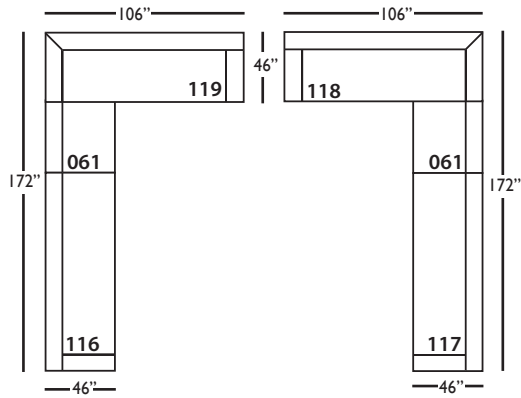

Bristol-118/119
Right/Left Three Seated End
w/ Corner
L106" D46" H35"

Seat Height 21"
Seat Depth 27"
Arm Height 24"

This is a suggested application. Application is subject to change.
Sizes and Dimensions will vary from piece to piece due to the individual hand craftsmanship used in every style we produce.
All furniture style names are for internal reference only, not intended for commercial use.

BRISTOL UPHOLSTERED SECTIONAL COLLECTION

	Large Armless 041	Small Armless 061	Chaise 110/111	2-Seat End 114/115	3-Seat End 116/117	3-Seat End w/Corner 118/119
Standard Features						
20" Contrasting Down Blend Throw Pillow (LTP)	N/A	N/A	x	x	x	x(2)
18" Contrasting Down Blend Throw Pillow (STP)	N/A	N/A	x	x	x	x(2)
14" Contrasting Down Blend Kidney Pillow (KP)	x(2)	N/A	N/A	N/A	N/A	N/A
Cloud Cushion:	x	x	x	x	x	x
Sinuous Underconstruction	x	x	x	x	x	x
Options - See Price List for Prices						
Luxe Cushion:	No Charge	No Charge	No Charge	No Charge	No Charge	No Charge
Cloud Plus Cushion	x	x	x	x	x	x
Extra Pillow (XP)	N/A	N/A	x	x	x	x
Ordering Instructions						
To Order, Please write the following:	Bristol-041	Bristol-061	Bristol-110/111	Bristol-114/115	Bristol-116/117	Bristol-118/119

3-Seat End with Corner 118/119*
L106" D46" H35"
**available as right or left seated*

3-Seat End 116/117*
L92" D46" H35"
**available as right or left seated*

2-Seat End 114/115*
L72" D46" H35"
**available as right or left seated*

Chaise 110/111*
L40" D67" H35"
**available as right or left seated*

Large Armless 041
L67" D46" H35"

Small Armless 061
L34" D46" H35"