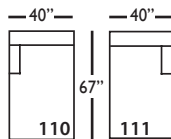

Bristol-061
Small Armless
L34" D46" H35"

Bristol-110/111
Right/Left Seated Chaise End
L40" D67" H35"

Bristol-114/115
Right/Left Two Seated End
L72" D46" H35"

Bristol-116/117
Right/Left Three Seated End
L92" D46" H35"

Bristol-118/119
Right/Left Three Seated End
w/ Corner
L106" D46" H35"

Seat Height 21"
Seat Depth 27"
Arm Height 24"

This is a suggested application. Application is subject to change.
Sizes and Dimensions will vary from piece to piece due to the individual hand craftsmanship used in every style we produce.
All furniture style names are for internal reference only, not intended for commercial use.

3-Seat End with Corner 118/119*
L106" D46" H35"
**available as right or left seated*

3-Seat End 116/117*
L92" D46" H35"
**available as right or left seated*

2-Seat End 114/115*
L72" D46" H35"
**available as right or left seated*

Chaise 110/111*
L40" D67" H35"
**available as right or left seated*

Large Armless 041
L67" D46" H35"

Small Armless 061
L34" D46" H35"