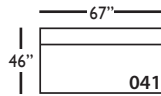

Bristol-061
Small Armless
L34" D46" H35"

Bristol-110/111
Right/Left Seated Chaise End
L40" D67" H35"

Bristol-114/115
Right/Left Two Seated End
L72" D46" H35"

Bristol-116/117
Right/Left Three Seated End
L92" D46" H35"

Bristol-118/119
Right/Left Three Seated End
w/ Corner
L106" D46" H35"

Seat Height 21"
Seat Depth 27"
Arm Height 24"

This is a suggested application. Application is subject to change.
Sizes and Dimensions will vary from piece to piece due to the individual hand craftsmanship used in every style we produce.
All furniture style names are for internal reference only, not intended for commercial use.

3-Seat End with Corner 118/119*
L106" D46" H35"
**available as right or left seated*

3-Seat End 116/117*
L92" D46" H35"
**available as right or left seated*

2-Seat End 114/115*
L72" D46" H35"
**available as right or left seated*

Chaise 110/111*
L40" D67" H35"
**available as right or left seated*

Large Armless 041
L67" D46" H35"

Small Armless 061
L34" D46" H35"