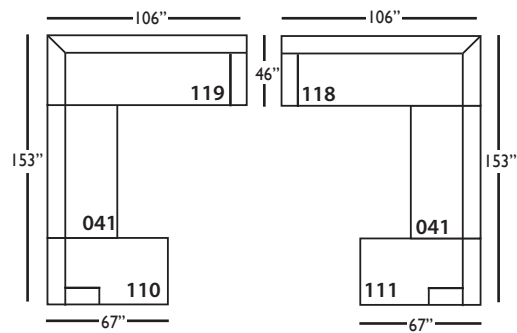

Bristol-061
Small Armless
L34" D46" H35"

Bristol-110/111
Right/Left Seated Chaise End
L40" D67" H35"

Bristol-114/115
Right/Left Two Seated End
L72" D46" H35"

Bristol-116/117
Right/Left Three Seated End
L92" D46" H35"

Bristol-118/119
Right/Left Three Seated End
w/ Corner
L106" D46" H35"

Seat Height 21"
Seat Depth 27"
Arm Height 24"

This is a suggested application. Application is subject to change.
Sizes and Dimensions will vary from piece to piece due to the individual hand craftsmanship used in every style we produce.
All furniture style names are for internal reference only, not intended for commercial use.

3-Seat End with Corner 118/119*
L106" D46" H35"
**available as right or left seated*

3-Seat End 116/117*
L92" D46" H35"
**available as right or left seated*

2-Seat End 114/115*
L72" D46" H35"
**available as right or left seated*

Chaise 110/111*
L40" D67" H35"
**available as right or left seated*

Large Armless 041
L67" D46" H35"

Small Armless 061
L34" D46" H35"