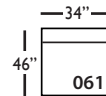

Bristol-061
Small Armless
L34" D46" H35"

Bristol-110/111
Right/Left Seated Chaise End
L40" D67" H35"

Bristol-114/115
Right/Left Two Seated End
L72" D46" H35"

Bristol-116/117
Right/Left Three Seated End
L92" D46" H35"

Bristol-118/119
Right/Left Three Seated End
w/ Corner
L106" D46" H35"

Seat Height 21"
Seat Depth 27"
Arm Height 24"

This is a suggested application. Application is subject to change.
Sizes and Dimensions will vary from piece to piece due to the individual hand craftsmanship used in every style we produce.
All furniture style names are for internal reference only, not intended for commercial use.

3-Seat End with Corner 118/119*
L106" D46" H35"
**available as right or left seated*

3-Seat End 116/117*
L92" D46" H35"
**available as right or left seated*

2-Seat End 114/115*
L72" D46" H35"
**available as right or left seated*

Chaise 110/111*
L40" D67" H35"
**available as right or left seated*

Large Armless 041
L67" D46" H35"

Small Armless 061
L34" D46" H35"