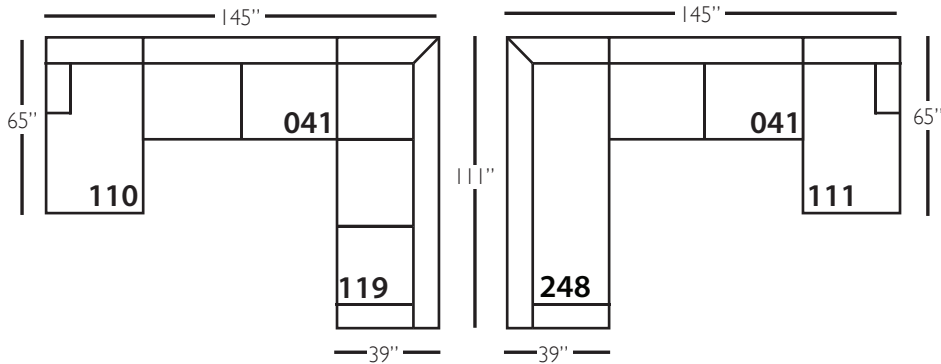

Bradford Slip Sectional

Shown in fabric 13555-75.

Pieces shown: P604-SLIP-110 and P604-SLIP-245

Overall Height: 37" Seat Height: 22" Seat Depth: 23" Arm Height: 26"

Standard Features	P604-SLIP-010 Corner	P604-SLIP-041 Large Armless	P604-SLIP-241 Bench Large Armless	P604-SLIP-061 Small Armless	P604-110/111 Right/Left Chaise	P604-SLIP-114/115 Right/Left Two Seated End	P604-SLIP-244/245 Bench Right/Left Two Seated End	P604-SLIP-118/119 Right/Left Three Seated End w/ Corner	P604-SLIP-248/249 Bench Right/Left Three Seated End w/ Corner
Loose Pillow Back	✓	✓	✓	✓	✓	✓	✓	✓	✓
One 22" Non-Wetted Down-Blend Throw Pillow (TP)	✓	N/A	N/A	N/A	✓	✓	✓	✓ (2)	✓ (2)
Harmony Cushion	✓	✓	✓	✓	✓	✓	✓	✓	✓
Suspension System	sinuous	sinuous	sinuous	sinuous	sinuous	sinuous	sinuous	sinuous	sinuous
Options - See Price List for Prices									
Extra Throw Pillows (XP)	✓	N/A	N/A	N/A	✓	✓	✓	✓	✓
Cloud Cushion	✓	✓	✓	✓	✓	✓	✓	✓	✓

Bradford Slip Sectional

P604-SLIP-118 - RSE
P604-SLIP-119 - LSE

P604-SLIP-248 - RSE
P604-SLIP-249 - LSE

P604-SLIP-041 - LAL
P604-SLIP-241 - LAL

P604-SLIP-114 - RSE
P604-SLIP-115 - LSE

P604-SLIP-244 - RSE
P604-SLIP-245 - LSE