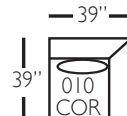

Bradford Slip Sectional

Shown in fabric 13555-75.

Pieces shown: P604-SLIP-110 and P604-SLIP-245

Overall Height: 37" Seat Height: 22" Seat Depth: 23" Arm Height: 26"

Standard Features	P604-SLIP-010 Corner	P604-SLIP-041 Large Armless	P604-SLIP-241 Bench Large Armless	P604-SLIP-061 Small Armless	P604-110/111 Right/Left Chaise	P604-SLIP-114/115 Right/Left Two Seated End	P604-SLIP-244/245 Bench Right/Left Two Seated End	P604-SLIP-118/119 Right/Left Three Seated End w/ Corner	P604-SLIP-248/249 Bench Right/Left Three Seated End w/ Corner
Loose Pillow Back	✓	✓	✓	✓	✓	✓	✓	✓	✓
One 22" Non-Wetted Down-Blend Throw Pillow (TP)	✓	N/A	N/A	N/A	✓	✓	✓	✓ (2)	✓ (2)
Harmony Cushion	✓	✓	✓	✓	✓	✓	✓	✓	✓
Suspension System	sinuous	sinuous	sinuous	sinuous	sinuous	sinuous	sinuous	sinuous	sinuous
Options - See Price List for Prices									
Extra Throw Pillows (XP)	✓	N/A	N/A	N/A	✓	✓	✓	✓	✓
Cloud Cushion	✓	✓	✓	✓	✓	✓	✓	✓	✓

Bradford Slip Sectional

P604-SLIP-118 - RSE
P604-SLIP-119 - LSE

P604-SLIP-248 - RSE
P604-SLIP-249 - LSE

P604-SLIP-041 - LAL
P604-SLIP-241 - LAL

P604-SLIP-114 - RSE
P604-SLIP-115 - LSE

P604-SLIP-244 - RSE
P604-SLIP-245 - LSE