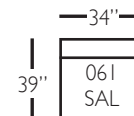

P604-SLIP-061 - SAL