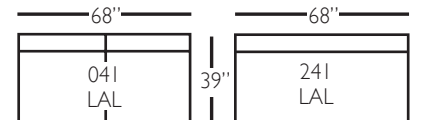

Bradford Slip Sectional

Shown in fabric 13555-75.

Pieces shown: P604-SLIP-110 and P604-SLIP-245

Overall Height: 37" Seat Height: 22" Seat Depth: 23" Arm Height: 26"

Standard Features	P604-SLIP-010 Corner	P604-SLIP-041 Large Armless	P604-SLIP-241 Bench Large Armless	P604-SLIP-061 Small Armless	P604-110/111 Right/Left Chaise	P604-SLIP-114/115 Right/Left Two Seated End	P604-SLIP-244/245 Bench Right/Left Two Seated End	P604-SLIP-118/119 Right/Left Three Seated End w/ Corner	P604-SLIP-248/249 Bench Right/Left Three Seated End w/ Corner
Loose Pillow Back	✓	✓	✓	✓	✓	✓	✓	✓	✓
One 22" Non-Wetted Down-Blend Throw Pillow (TP)	✓	N/A	N/A	N/A	✓	✓	✓	✓ (2)	✓ (2)
Harmony Cushion	✓	✓	✓	✓	✓	✓	✓	✓	✓
Suspension System	sinuous	sinuous	sinuous	sinuous	sinuous	sinuous	sinuous	sinuous	sinuous
Options - See Price List for Prices									
Extra Throw Pillows (XP)	✓	N/A	N/A	N/A	✓	✓	✓	✓	✓
Cloud Cushion	✓	✓	✓	✓	✓	✓	✓	✓	✓

Bradford Slip Sectional

P604-SLIP-118 - RSE
P604-SLIP-119 - LSE

P604-SLIP-248 - RSE
P604-SLIP-249 - LSE

P604-SLIP-041 - LAL
P604-SLIP-241 - LAL

P604-SLIP-114 - RSE
P604-SLIP-115 - LSE

P604-SLIP-244 - RSE
P604-SLIP-245 - LSE