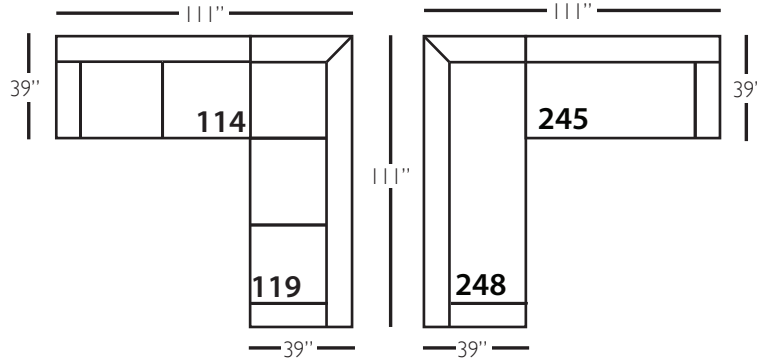

Bradford Slip Sectional

Shown in fabric 13555-75.

Pieces shown: P604-SLIP-110 and P604-SLIP-245

Overall Height: 37" Seat Height: 22" Seat Depth: 23" Arm Height: 26"

Standard Features	P604-SLIP-010 Corner	P604-SLIP-041 Large Armless	P604-SLIP-241 Bench Large Armless	P604-SLIP-061 Small Armless	P604-110/111 Right/Left Chaise	P604-SLIP-114/115 Right/Left Two Seated End	P604-SLIP-244/245 Bench Right/Left Two Seated End	P604-SLIP-118/119 Right/Left Three Seated End w/ Corner	P604-SLIP-248/249 Bench Right/Left Three Seated End w/ Corner
Loose Pillow Back	✓	✓	✓	✓	✓	✓	✓	✓	✓
One 22" Non-Wetted Down-Blend Throw Pillow (TP)	✓	N/A	N/A	N/A	✓	✓	✓	✓ (2)	✓ (2)
Harmony Cushion	✓	✓	✓	✓	✓	✓	✓	✓	✓
Suspension System	sinuous	sinuous	sinuous	sinuous	sinuous	sinuous	sinuous	sinuous	sinuous
Options - See Price List for Prices									
Extra Throw Pillows (XP)	✓	N/A	N/A	N/A	✓	✓	✓	✓	✓
Cloud Cushion	✓	✓	✓	✓	✓	✓	✓	✓	✓

Pattern Availability: RG, PS, NM, RS

NM & RS Pattern types will have seams on bench cushions, front skirt, in-back, and outback at back cushion breaks.

This is a suggested application. Application is subject to change.
 Sizes and Dimensions will vary from piece to piece due to the individual hand craftsmanship used in every style we produce.
 All furniture style names are for internal reference only, not intended for commercial use.

Bradford Slip Sectional

P604-SLIP-118 - RSE
P604-SLIP-119 - LSE

P604-SLIP-248 - RSE
P604-SLIP-249 - LSE

P604-SLIP-041 - LAL
P604-SLIP-241 - LAL

P604-SLIP-114 - RSE
P604-SLIP-115 - LSE

P604-SLIP-244 - RSE
P604-SLIP-245 - LSE