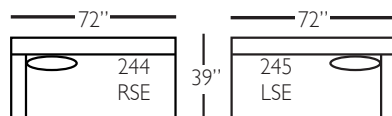

Bradford Slip Sectional

Shown in fabric 13555-75.

Pieces shown: P604-SLIP-110 and P604-SLIP-245

Overall Height: 37" Seat Height: 22" Seat Depth: 23" Arm Height: 26"

Standard Features	P604-SLIP-010 Corner	P604-SLIP-041 Large Armless	P604-SLIP-241 Bench Large Armless	P604-SLIP-061 Small Armless	P604-110/111 Right/Left Chaise	P604-SLIP-114/115 Right/Left Two Seated End	P604-SLIP-244/245 Bench Right/Left Two Seated End	P604-SLIP-118/119 Right/Left Three Seated End w/ Corner	P604-SLIP-248/249 Bench Right/Left Three Seated End w/ Corner
Loose Pillow Back	✓	✓	✓	✓	✓	✓	✓	✓	✓
One 22" Non-Wetted Down-Blend Throw Pillow (TP)	✓	N/A	N/A	N/A	✓	✓	✓	✓ (2)	✓ (2)
Harmony Cushion	✓	✓	✓	✓	✓	✓	✓	✓	✓
Suspension System	sinuous	sinuous	sinuous	sinuous	sinuous	sinuous	sinuous	sinuous	sinuous
Options - See Price List for Prices									
Extra Throw Pillows (XP)	✓	N/A	N/A	N/A	✓	✓	✓	✓	✓
Cloud Cushion	✓	✓	✓	✓	✓	✓	✓	✓	✓

Bradford Slip Sectional

P604-SLIP-118 - RSE
P604-SLIP-119 - LSE

P604-SLIP-248 - RSE
P604-SLIP-249 - LSE

P604-SLIP-041 - LAL
P604-SLIP-241 - LAL

P604-SLIP-114 - RSE
P604-SLIP-115 - LSE

P604-SLIP-244 - RSE
P604-SLIP-245 - LSE