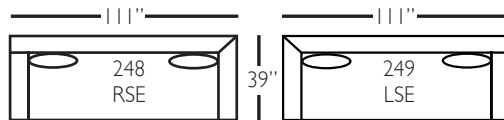

Bradford Slip Sectional

Shown in fabric 13555-75.

Pieces shown: P604-SLIP-110 and P604-SLIP-245

Overall Height: 37" Seat Height: 22" Seat Depth: 23" Arm Height: 26"

Standard Features	P604-SLIP-010 Corner	P604-SLIP-041 Large Armless	P604-SLIP-241 Bench Large Armless	P604-SLIP-061 Small Armless	P604-110/111 Right/Left Chaise	P604-SLIP-114/115 Right/Left Two Seated End	P604-SLIP-244/245 Bench Right/Left Two Seated End	P604-SLIP-118/119 Right/Left Three Seated End w/ Corner	P604-SLIP-248/249 Bench Right/Left Three Seated End w/ Corner
Loose Pillow Back	✓	✓	✓	✓	✓	✓	✓	✓	✓
One 22" Non-Wetted Down-Blend Throw Pillow (TP)	✓	N/A	N/A	N/A	✓	✓	✓	✓ (2)	✓ (2)
Harmony Cushion	✓	✓	✓	✓	✓	✓	✓	✓	✓
Suspension System	sinuous	sinuous	sinuous	sinuous	sinuous	sinuous	sinuous	sinuous	sinuous
Options - See Price List for Prices									
Extra Throw Pillows (XP)	✓	N/A	N/A	N/A	✓	✓	✓	✓	✓
Cloud Cushion	✓	✓	✓	✓	✓	✓	✓	✓	✓

Pattern Availability: RG, PS, NM, RS

NM & RS Pattern types will have seams on bench cushions, front skirt, in-back, and outback at back cushion breaks.

This is a suggested application. Application is subject to change.
 Sizes and Dimensions will vary from piece to piece due to the individual hand craftsmanship used in every style we produce.
 All furniture style names are for internal reference only, not intended for commercial use.

Bradford Slip Sectional

P604-SLIP-118 - RSE
P604-SLIP-119 - LSE

P604-SLIP-248 - RSE
P604-SLIP-249 - LSE

P604-SLIP-041 - LAL
P604-SLIP-241 - LAL

P604-SLIP-114 - RSE
P604-SLIP-115 - LSE

P604-SLIP-244 - RSE
P604-SLIP-245 - LSE