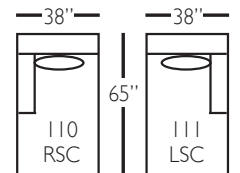

P604-SLIP-041 - LAL
P604-SLIP-241 - LAL

P604-SLIP-110 - RSC
P604-SLIP-111 - LSC