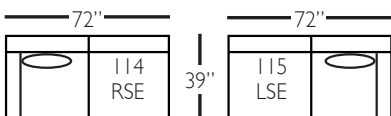

Bradford Slip Sectional

Shown in fabric 13555-75.

Pieces shown: P604-SLIP-110 and P604-SLIP-245

Overall Height: 37" Seat Height: 22" Seat Depth: 23" Arm Height: 26"

Standard Features	P604-SLIP-010 Corner	P604-SLIP-041 Large Armless	P604-SLIP-241 Bench Large Armless	P604-SLIP-061 Small Armless	P604-110/111 Right/Left Chaise	P604-SLIP-114/115 Right/Left Two Seated End	P604-SLIP-244/245 Bench Right/Left Two Seated End	P604-SLIP-118/119 Right/Left Three Seated End w/ Corner	P604-SLIP-248/249 Bench Right/Left Three Seated End w/ Corner
Loose Pillow Back	✓	✓	✓	✓	✓	✓	✓	✓	✓
One 22" Non-Wetted Down-Blend Throw Pillow (TP)	✓	N/A	N/A	N/A	✓	✓	✓	✓ (2)	✓ (2)
Harmony Cushion	✓	✓	✓	✓	✓	✓	✓	✓	✓
Suspension System	sinuous	sinuous	sinuous	sinuous	sinuous	sinuous	sinuous	sinuous	sinuous
Options - See Price List for Prices									
Extra Throw Pillows (XP)	✓	N/A	N/A	N/A	✓	✓	✓	✓	✓
Cloud Cushion	✓	✓	✓	✓	✓	✓	✓	✓	✓

Bradford Slip Sectional

P604-SLIP-118 - RSE
P604-SLIP-119 - LSE

P604-SLIP-248 - RSE
P604-SLIP-249 - LSE

P604-SLIP-041 - LAL
P604-SLIP-241 - LAL

P604-SLIP-114 - RSE
P604-SLIP-115 - LSE

P604-SLIP-244 - RSE
P604-SLIP-245 - LSE