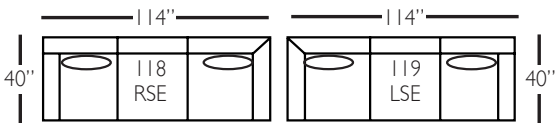

Aberdeen Sectional

P603-118 - RSE
P603-119 - LSE