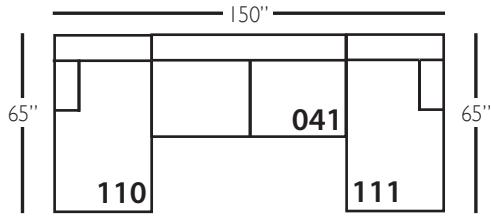

Aberdeen Sectional

P603-118 - RSE
P603-119 - LSE