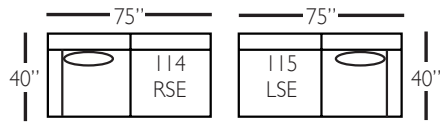

P603-114 - RSE
P603-115 - LSE