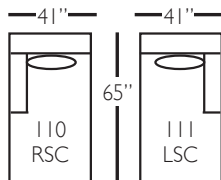

# Aberdeen Sectional

Standard Features	P603-041 Large Armless	P603-061 Small Armless	P603-110/111 Right/Left Chaise	P603-114/115 Right/Left Two Seated End	P603-118/119 Right/Left Three Seated End w/ Corner
Loose Pillow Back	✓	✓	✓	✓	✓
One 22" Non-Welted Down-Blend Throw Pillow (TP)	N/A	N/A	✓	✓	✓ (2)
Wooden Leg Finish Choices	✓	✓	✓	✓	✓
Harmony Cushion	✓	✓	✓	✓	✓
Suspension System	sinuous	sinuous	sinuous	sinuous	sinuous
<b>Options - See Price List for Prices</b>					
Extra Throw Pillows (XP)	N/A	N/A	✓	✓	✓
Cloud Cushion	✓	✓	✓	✓	✓

**Pattern Availability: RG, PS, NM, RS**

This is a suggested application. Application is subject to change.  
 Sizes and Dimensions will vary from piece to piece due to the individual hand craftsmanship used in every style we produce.  
 All furniture style names are for internal reference only, not intended for commercial use.

# Aberdeen Sectional

P603-118 - RSE  
P603-119 - LSE

P603-114 - RSE  
P603-115 - LSE

P603-110 - RSC  
P603-111 - LSC

P603-061 - SAL

P603-041 - LAL