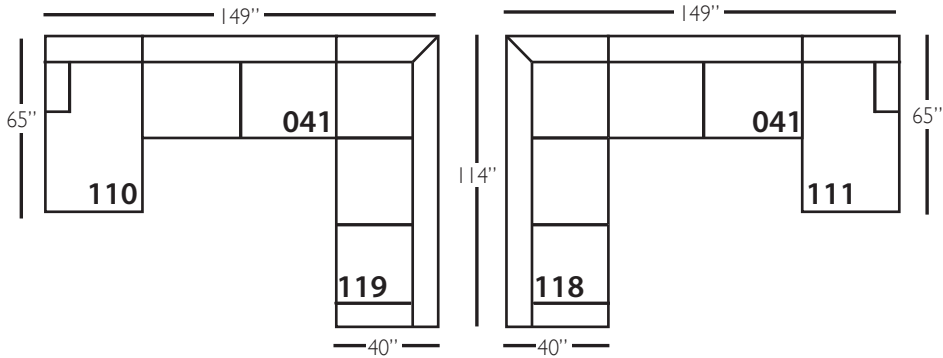

Aberdeen Sectional

P603-118 - RSE
P603-119 - LSE