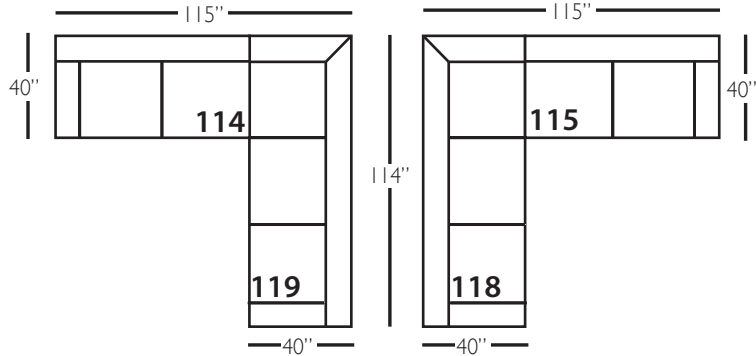

Aberdeen Sectional

P603-118 - RSE
P603-119 - LSE