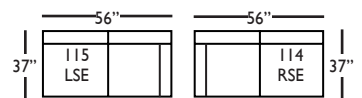

If a leg type is not stated on your order, it will automatically default to the TURNED LEG with CASTER.

Casters are ONLY available in brass finish.

BROOKE • UPHOLSTERED

3-Seat End with Corner*
L91" D37" H35"
**available as right or left seated*

3-Seat End*
L78" D37" H35"
**available as right or left seated*

2-Seat End*
L56" D37" H35"
**available as right or left seated*

Chaise*
L32" D67" H35"
**available as right or left seated*

Large Armless
L64" D37" H35"