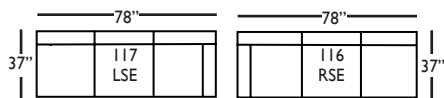

BROOKE SECTIONAL COLLECTION						
	3-Seat End w/Corner	3-Seat End	Chaise	Large Armless	Wedge	2-Seat End
Standard Features						
20" Contrasting Down Blend Throw Pillow	x (2)	x	x	N/A	x	x
Leg Options - See Below*	x	x	x	x	x	x
Wooden Leg Finish	x	x	x	x	x	x
Cloud Cushion	x	x	x	x	x	x
Sinuous Underconstruction	x	x	x	x	x	x
Options - See Price List for Prices						
Luxe Cushion	No Charge	No Charge	No Charge	No Charge	No Charge	No Charge
Cloud Plus Cushion	x	x	x	x	x	x
Contrast Welt (CW)	x	x	x	x	x	x
Ordering Instructions						
To Order, Please write the following:	Brooke-118 ^{RSE} Brooke-119 ^{LSE}	Brooke-116 ^{RSE} Brooke-117 ^{LSE}	Brooke-110 ^{RSC} Brooke-111 ^{LSC}	Brooke-041	Brooke-011	Brooke-114 ^{RSE} Brooke-115 ^{LSE}

Pattern Availability: RG, PS, NM, RS

*NOTE: There are four (4) different legs available Turned Leg with Caster, Turned Leg NO Caster, Tapered Leg with Caster and Tapered Leg NO Caster. You MUST specify the leg type as Indicated above for each piece.

If a leg type is not stated on your order, it will automatically default to the TURNED LEG with CASTER.

Casters are ONLY available in brass finish.

BROOKE • UPHOLSTERED

3-Seat End with Corner*
L91" D37" H35"
**available as right or left seated*

3-Seat End*
L78" D37" H35"
**available as right or left seated*

2-Seat End*
L56" D37" H35"
**available as right or left seated*

Chaise*
L32" D67" H35"
**available as right or left seated*

Large Armless
L64" D37" H35"