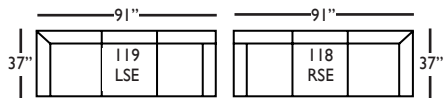

BROOKE • UPHOLSTERED

3-Seat End with Corner*
L91" D37" H35"
*available as right or left seated