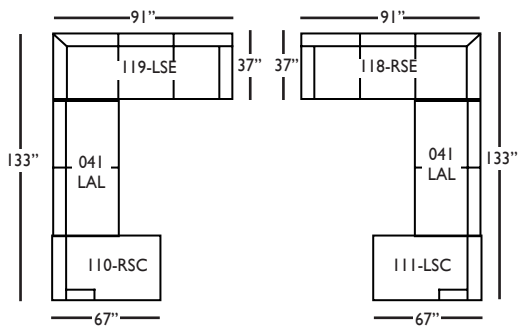

BROOKE • UPHOLSTERED