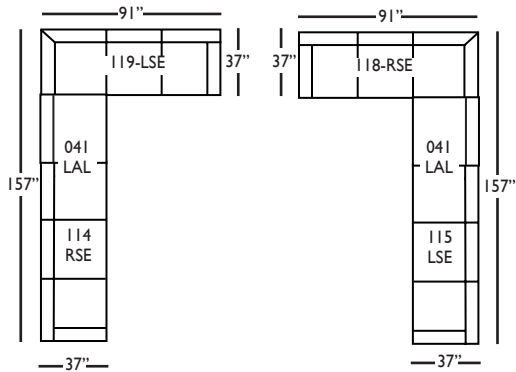

BROOKE • UPHOLSTERED