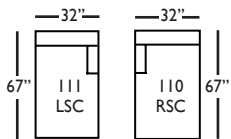

Seat Height 21"
Seat Depth 22"
Arm Height 24"

This is a suggested fabric application and wood finish. Fabrics shown are subject to change.
Sizes and Dimensions will vary from piece to piece due to the individual hand craftsmanship used in every style we produce.
All furniture style names are for internal reference only, not intended for commercial use.

Pattern Availability: RG, PS, NM, RS

*NOTE: There are four (4) different legs available Turned Leg with Caster, Turned Leg NO Caster, Tapered Leg with Caster and Tapered Leg NO Caster. You MUST specify the leg type as Indicated above for each piece.

If a leg type is not stated on your order, it will automatically default to the TURNED LEG with CASTER.

Casters are ONLY available in brass finish.

BROOKE • UPHOLSTERED

3-Seat End with Corner*
L91" D37" H35"
**available as right or left seated*

3-Seat End*
L78" D37" H35"
**available as right or left seated*

2-Seat End*
L56" D37" H35"
**available as right or left seated*

Chaise*
L32" D67" H35"
**available as right or left seated*

Large Armless
L64" D37" H35"