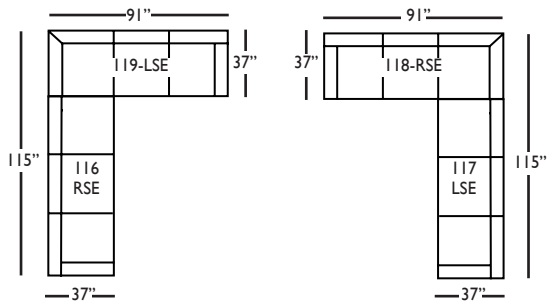

BROOKE • UPHOLSTERED