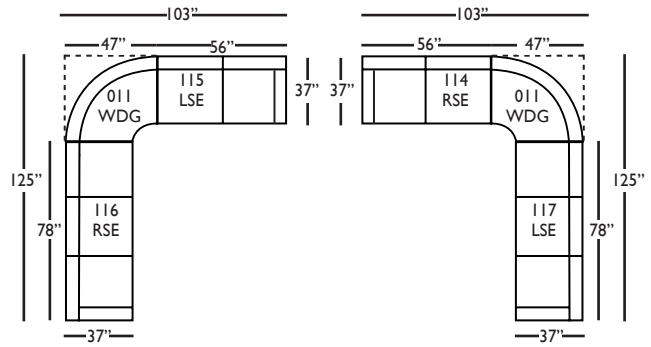

BROOKE • UPHOLSTERED