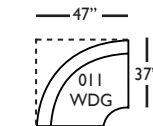

If a leg type is not stated on your order, it will automatically default to the TURNED LEG with CASTER.

Casters are ONLY available in brass finish.

BROOKE • UPHOLSTERED

3-Seat End with Corner*
L91" D37" H35"
**available as right or left seated*

3-Seat End*
L78" D37" H35"
**available as right or left seated*

2-Seat End*
L56" D37" H35"
**available as right or left seated*

Chaise*
L32" D67" H35"
**available as right or left seated*

Large Armless
L64" D37" H35"

Wedge
L68" D37" H35"