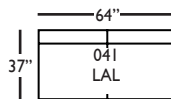

If a leg type is not stated on your order, it will automatically default to the TURNED LEG with CASTER.

Casters are ONLY available in brass finish.

BROOKE • UPHOLSTERED

3-Seat End with Corner*
L91" D37" H35"
**available as right or left seated*

3-Seat End*
L78" D37" H35"
**available as right or left seated*

2-Seat End*
L56" D37" H35"
**available as right or left seated*

Chaise*
L32" D67" H35"
**available as right or left seated*

Large Armless
L64" D37" H35"